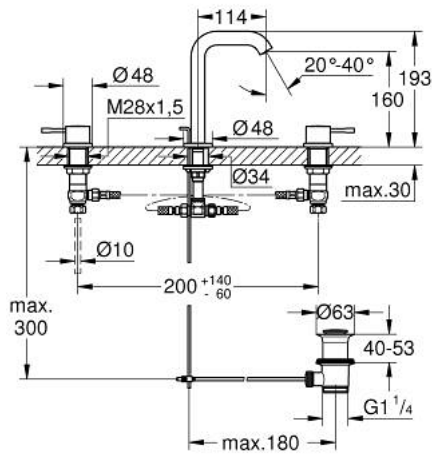

20 296 DL1 **ESSENCE THREE-HOLE BASIN MIXER 1/2"**
M-SIZE

PRODUCT DESCRIPTION

- Colour: brushed warm sunset
- metal lever
- ceramic headparts 1/2", 90°
- GROHE LongLife finish
- GROHE EcoJoy - less water, perfect flow
- GROHE EcoJoy mousseur 5.7 l/min
- GROHE AquaGuide adjustable mousseur
- pop-up waste set 1 1/4"
- pressure-proof, flexible connection hoses between spout and side valves
- min. recommended pressure 1.0 bar
- union nut 1/2" x 10.5 mm

20 296 DL1 ESSENCE THREE-HOLE BASIN MIXER 1/2" M-SIZE

SPARE PARTS, August 2023 – now

- 1: Essence pair of handles (Spare part-nr. 48330DL0)
- 2: Ceramic headpart, 1/2" (Spare part-nr. 45882000)
- 2.1: O-ring Ø 18.2 x Ø 1.7 (Spare part-nr. 0392400M)
- 3: Ceramic headpart, 1/2" (Spare part-nr. 45883000)
- 3.1: O-ring Ø 18.2 x Ø 1.7 (Spare part-nr. 0392400M)
- 4: Pop-up rod (Spare part-nr. 65196DL0)
- 5: Mousseur (Spare part-nr. 48270000)
- 6: Fixing clamp (Spare part-nr. 6554100M)
- 7: Waste set 1 1/4" (Spare part-nr. 28910DL0)
- 7.1: Plug (Spare part-nr. 07182DL0)
- 7.2: Eccentric rod (Spare part-nr. 07052000)
- 8: Coupling nut 1/2" (Spare part-nr. 1290100M)
- 8.1: Fibre seal dia. Ø 18,5 x Ø 12 x 2 (Spare part-nr. 0138900M)
- 9: Flexible connection hose (Spare part-nr. 45704000)
- 10: Eccentric rod (Spare part-nr. 07341000)*