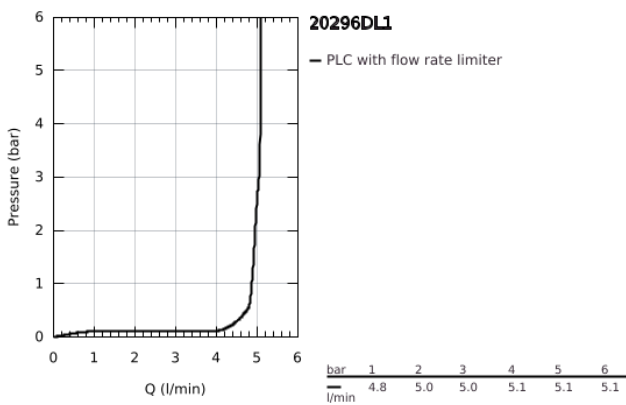

20 296 DL1 **ESSENCE THREE-HOLE BASIN MIXER 1/2"**
M-SIZE

PRODUCT DESCRIPTION

- Colour: brushed warm sunset
- metal lever
- ceramic headparts 1/2", 90°
- GROHE LongLife finish
- GROHE EcoJoy - less water, perfect flow
- GROHE EcoJoy mousseur 5.7 l/min
- GROHE AquaGuide adjustable mousseur
- pop-up waste set 1 1/4"
- pressure-proof, flexible connection hoses between spout and side valves
- min. recommended pressure 1.0 bar
- union nut 1/2" x 10.5 mm

20 296 DL1 ESSENCE THREE-HOLE BASIN MIXER 1/2" M-SIZE

SPARE PARTS, August 2023 – now

- 1: Essence pair of handles (Spare part-nr. 48330DL0)
- 2: Ceramic headpart, 1/2" (Spare part-nr. 45882000)
- 2.1: O-ring Ø 18.2 x Ø 1.7 (Spare part-nr. 0392400M)
- 3: Ceramic headpart, 1/2" (Spare part-nr. 45883000)
- 3.1: O-ring Ø 18.2 x Ø 1.7 (Spare part-nr. 0392400M)
- 4: Pop-up rod (Spare part-nr. 65196DL0)
- 5: Mousseur (Spare part-nr. 48270000)
- 6: Fixing clamp (Spare part-nr. 6554100M)
- 7: Waste set 1 1/4" (Spare part-nr. 28910DL0)
- 7.1: Plug (Spare part-nr. 07182DL0)
- 7.2: Eccentric rod (Spare part-nr. 07052000)
- 8: Coupling nut 1/2" (Spare part-nr. 1290100M)
- 8.1: Fibre seal dia. Ø 18,5 x Ø 12 x 2 (Spare part-nr. 0138900M)
- 9: Flexible connection hose (Spare part-nr. 45704000)
- 10: Eccentric rod (Spare part-nr. 07341000)*