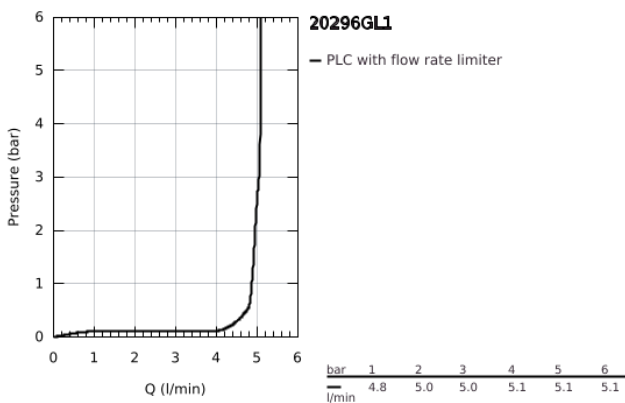

20 296 GL1 **ESSENCE THREE-HOLE BASIN MIXER 1/2"**
M-SIZE

PRODUCT DESCRIPTION

- Colour: cool sunrise
- metal lever
- ceramic headparts 1/2", 90°
- GROHE LongLife finish
- GROHE EcoJoy - less water, perfect flow
- GROHE EcoJoy mousseur 5.7 l/min
- GROHE AquaGuide adjustable mousseur
- pop-up waste set 1 1/4"
- pressure-proof, flexible connection hoses between spout and side valves
- min. recommended pressure 1.0 bar
- union nut 1/2" x 10.5 mm

20 296 GL1 **ESSENCE THREE-HOLE BASIN MIXER 1/2"**
M-SIZE

SPARE PARTS, August 2023 – now

- 1: Essence pair of handles (Spare part-nr. 48330GL0)
- 2: Ceramic headpart, 1/2" (Spare part-nr. 45882000)
- 2.1: O-ring Ø 18.2 x Ø 1.7 (Spare part-nr. 0392400M)
- 3: Ceramic headpart, 1/2" (Spare part-nr. 45883000)
- 3.1: O-ring Ø 18.2 x Ø 1.7 (Spare part-nr. 0392400M)
- 4: Pop-up rod (Spare part-nr. 65196GL0)
- 5: Mousseur (Spare part-nr. 48270000)
- 6: Fixing clamp (Spare part-nr. 6554100M)
- 7: Waste set 1 1/4" (Spare part-nr. 28910GL0)
- 7.1: Plug (Spare part-nr. 07182GL0)
- 7.2: Eccentric rod (Spare part-nr. 07052000)
- 8: Coupling nut 1/2" (Spare part-nr. 1290100M)
- 8.1: Fibre seal dia. Ø 18,5 x Ø 12 x 2 (Spare part-nr. 0138900M)
- 9: Flexible connection hose (Spare part-nr. 45704000)
- 10: Eccentric rod (Spare part-nr. 07341000)*