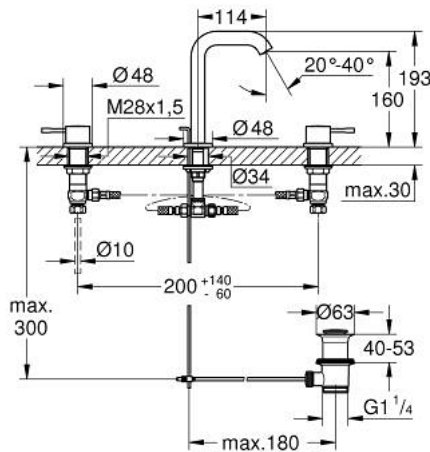

20 296 GL1 **ESSENCE THREE-HOLE BASIN MIXER 1/2"**
M-SIZE

PRODUCT DESCRIPTION

- Colour: cool sunrise
- metal lever
- ceramic headparts 1/2", 90°
- GROHE LongLife finish
- GROHE EcoJoy - less water, perfect flow
- GROHE EcoJoy mousseur 5.7 l/min
- GROHE AquaGuide adjustable mousseur
- pop-up waste set 1 1/4"
- pressure-proof, flexible connection hoses between spout and side valves
- min. recommended pressure 1.0 bar
- union nut 1/2" x 10.5 mm

20 296 GL1 **ESSENCE THREE-HOLE BASIN MIXER 1/2"**
M-SIZE

SPARE PARTS, August 2023 – now

- 1: Essence pair of handles (Spare part-nr. 48330GL0)
- 2: Ceramic headpart, 1/2" (Spare part-nr. 45882000)
- 2.1: O-ring Ø 18.2 x Ø 1.7 (Spare part-nr. 0392400M)
- 3: Ceramic headpart, 1/2" (Spare part-nr. 45883000)
- 3.1: O-ring Ø 18.2 x Ø 1.7 (Spare part-nr. 0392400M)
- 4: Pop-up rod (Spare part-nr. 65196GL0)
- 5: Mousseur (Spare part-nr. 48270000)
- 6: Fixing clamp (Spare part-nr. 6554100M)
- 7: Waste set 1 1/4" (Spare part-nr. 28910GL0)
- 7.1: Plug (Spare part-nr. 07182GL0)
- 7.2: Eccentric rod (Spare part-nr. 07052000)
- 8: Coupling nut 1/2" (Spare part-nr. 1290100M)
- 8.1: Fibre seal dia. Ø 18,5 x Ø 12 x 2 (Spare part-nr. 0138900M)
- 9: Flexible connection hose (Spare part-nr. 45704000)
- 10: Eccentric rod (Spare part-nr. 07341000)*