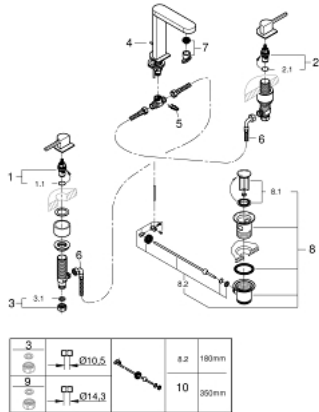

20 301 003 GROHE PLUS THREE-HOLE BASIN MIXER 1/2" M-SIZE

PRODUCT DESCRIPTION

- Colour: chrome
- metal lever
- ceramic headparts 1/2", 90°
- GROHE LongLife finish
- GROHE EcoJoy - less water, perfect flow
- maximum flow rate (at 3 bar): 5 l/min
- SpeedClean mousseur
- GROHE AquaGuide adjustable mousseur
- rapid installation system
- pop-up waste set 1 1/4"
- GROHE FastFixation installation system
- pressure-proof, flexible connection hoses between spout and side valves
- union nut 1/2" x 10.5 mm

20 301 003 **GROHE PLUS THREE-HOLE BASIN MIXER 1/2"**
M-SIZE

SPARE PARTS, August 2018 – now

- 1: Ceramic headpart, 1/2" (Spare part-nr. 45882000)
 - 1.1: O-ring Ø 18.2 x Ø 1.7 (Spare part-nr. 0392400M)
 - 2: Ceramic headpart, 1/2" (Spare part-nr. 45883000)
 - 2.1: O-ring Ø 18.2 x Ø 1.7 (Spare part-nr. 0392400M)
 - 3: Coupling nut 1/2" (Spare part-nr. 1290100M)
 - 3.1: Fibre seal dia. Ø 18,5 x Ø 12 x 2 (Spare part-nr. 0138900M)
 - 4: Pop-up rod (Spare part-nr. 65196000)
 - 5: Fixing clamp (Spare part-nr. 6554100M)
 - 6: Flexible connection hose (Spare part-nr. 45704000)
 - 7: Mousseur (Spare part-nr. 48493000)
 - 8: Waste set 1 1/4" (Spare part-nr. 28910000)
 - 8.1: Plug (Spare part-nr. 07182000)
 - 8.2: Eccentric rod (Spare part-nr. 07052000)
 - 9: Coupling nut 1/2" x 14.5 mm (Spare part-nr. 1290200M)*
 - 10: Eccentric rod (Spare part-nr. 07341000)*
- * Optional accessories