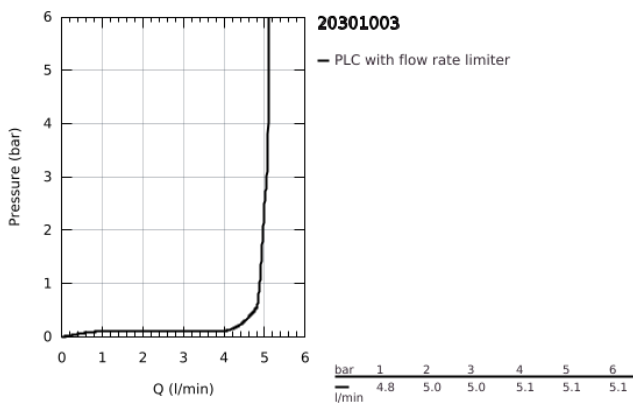

20 301 003 GROHE PLUS THREE-HOLE BASIN MIXER 1/2" M-SIZE

PRODUCT DESCRIPTION

- Colour: chrome
- metal lever
- ceramic headparts 1/2", 90°
- GROHE LongLife finish
- GROHE EcoJoy - less water, perfect flow
- maximum flow rate (at 3 bar): 5 l/min
- SpeedClean mousseur
- GROHE AquaGuide adjustable mousseur
- rapid installation system
- pop-up waste set 1 1/4"
- GROHE FastFixation installation system
- pressure-proof, flexible connection hoses between spout and side valves
- union nut 1/2" x 10.5 mm

20 301 003 **GROHE PLUS THREE-HOLE BASIN MIXER 1/2"**
M-SIZE

SPARE PARTS, August 2018 – now

- 1: Ceramic headpart, 1/2" (Spare part-nr. 45882000)
 - 1.1: O-ring Ø 18.2 x Ø 1.7 (Spare part-nr. 0392400M)
 - 2: Ceramic headpart, 1/2" (Spare part-nr. 45883000)
 - 2.1: O-ring Ø 18.2 x Ø 1.7 (Spare part-nr. 0392400M)
 - 3: Coupling nut 1/2" (Spare part-nr. 1290100M)
 - 3.1: Fibre seal dia. Ø 18,5 x Ø 12 x 2 (Spare part-nr. 0138900M)
 - 4: Pop-up rod (Spare part-nr. 65196000)
 - 5: Fixing clamp (Spare part-nr. 6554100M)
 - 6: Flexible connection hose (Spare part-nr. 45704000)
 - 7: Mousseur (Spare part-nr. 48493000)
 - 8: Waste set 1 1/4" (Spare part-nr. 28910000)
 - 8.1: Plug (Spare part-nr. 07182000)
 - 8.2: Eccentric rod (Spare part-nr. 07052000)
 - 9: Coupling nut 1/2" x 14.5 mm (Spare part-nr. 1290200M)*
 - 10: Eccentric rod (Spare part-nr. 07341000)*
- * Optional accessories