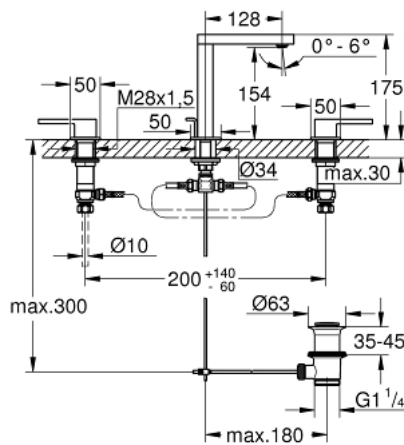

20 301 003 GROHE PLUS THREE-HOLE BASIN MIXER 1/2" M-SIZE

PRODUCT DESCRIPTION

- Colour: chrome
- metal lever
- ceramic headparts 1/2", 90°
- GROHE LongLife finish
- GROHE EcoJoy - less water, perfect flow
- maximum flow rate (at 3 bar): 5 l/min
- SpeedClean mousseur
- GROHE AquaGuide adjustable mousseur
- rapid installation system
- pop-up waste set 1 1/4"
- GROHE FastFixation installation system
- pressure-proof, flexible connection hoses between spout and side valves
- union nut 1/2" x 10.5 mm

20 301 003 **GROHE PLUS THREE-HOLE BASIN MIXER 1/2"**
M-SIZE

SPARE PARTS, August 2018 – now

- 1: Ceramic headpart, 1/2" (Spare part-nr. 45882000)
 - 1.1: O-ring Ø 18.2 x Ø 1.7 (Spare part-nr. 0392400M)
 - 2: Ceramic headpart, 1/2" (Spare part-nr. 45883000)
 - 2.1: O-ring Ø 18.2 x Ø 1.7 (Spare part-nr. 0392400M)
 - 3: Coupling nut 1/2" (Spare part-nr. 1290100M)
 - 3.1: Fibre seal dia. Ø 18,5 x Ø 12 x 2 (Spare part-nr. 0138900M)
 - 4: Pop-up rod (Spare part-nr. 65196000)
 - 5: Fixing clamp (Spare part-nr. 6554100M)
 - 6: Flexible connection hose (Spare part-nr. 45704000)
 - 7: Mousseur (Spare part-nr. 48493000)
 - 8: Waste set 1 1/4" (Spare part-nr. 28910000)
 - 8.1: Plug (Spare part-nr. 07182000)
 - 8.2: Eccentric rod (Spare part-nr. 07052000)
 - 9: Coupling nut 1/2" x 14.5 mm (Spare part-nr. 1290200M)*
 - 10: Eccentric rod (Spare part-nr. 07341000)*
- * Optional accessories