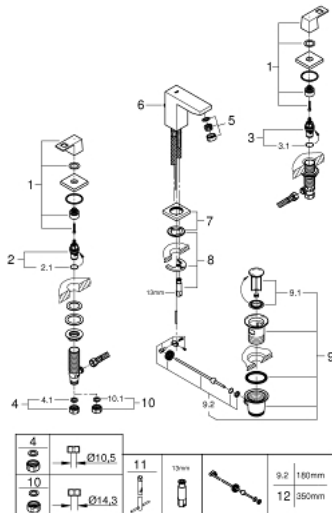

20 351 000 EUROCUBE THREE-HOLE BASIN MIXER 1/2" S-SIZE

SPARE PARTS, February 2019 – now

- 1: Handle pair (Spare part-nr. 48321000)
 - 2: Ceramic headpart, 1/2" (Spare part-nr. 45882000)
 - 2.1: O-ring Ø 18.2 x Ø 1.7 (Spare part-nr. 0392400M)
 - 3: Ceramic headpart, 1/2" (Spare part-nr. 45883000)
 - 3.1: O-ring Ø 18.2 x Ø 1.7 (Spare part-nr. 0392400M)
 - 4: Coupling nut 1/2" (Spare part-nr. 1290100M)
 - 4.1: Fibre seal dia. Ø 18,5 x Ø 12 x 2 (Spare part-nr. 0138900M)
 - 5: Mousseur (Spare part-nr. 13929000)
 - 6: Pop-up rod (Spare part-nr. 46787000)
 - 7: Escutcheon (Spare part-nr. 48421000)
 - 8: Shank fastening assembly (Spare part-nr. 46671000)
 - 9: Waste set 1 1/4" (Spare part-nr. 28910000)
 - 9.1: Plug (Spare part-nr. 07182000)
 - 9.2: Eccentric rod (Spare part-nr. 07052000)
 - 10: Coupling nut 1/2" x 14.5 mm (Spare part-nr. 1290200M)*
 - 11: Mounting wrench (Spare part-nr. 19017000)*
 - 12: Eccentric rod (Spare part-nr. 07341000)*
- * Optional accessories