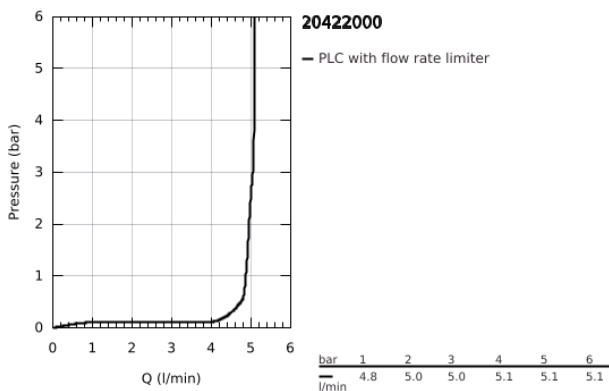

20 422 000 BAULOOP PILLAR TAP 1/2" XS-SIZE

PRODUCT DESCRIPTION

- Colour: chrome
- single hole installation
- metal lever
- ceramic headpart 1/2", 90°
- GROHE LongLife finish
- GROHE EcoJoy - less water, perfect flow
- maximum flow rate (at 3 bar): 5 l/min
- fixation nut G 1/2"

20 422 000 BAULOO PILLAR TAP 1/2" XS-SIZE

SPARE PARTS, September 2012 – now

1: Lever (Spare part-nr. 48027000)

2: Ceramic headpart, 1/2" (Spare part-nr. 45882000)

2.1: O-ring \varnothing 18.2 x \varnothing 1.7 (Spare part-nr. 0392400M)