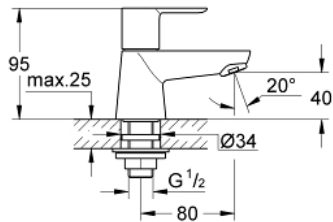

20 422 000 BAULOOP PILLAR TAP 1/2" XS-SIZE

PRODUCT DESCRIPTION

- Colour: chrome
- single hole installation
- metal lever
- ceramic headpart 1/2", 90°
- GROHE LongLife finish
- GROHE EcoJoy - less water, perfect flow
- maximum flow rate (at 3 bar): 5 l/min
- fixation nut G 1/2"

20 422 000 BAULOO PILLAR TAP 1/2" XS-SIZE

SPARE PARTS, September 2012 – now

1: Lever (Spare part-nr. 48027000)

2: Ceramic headpart, 1/2" (Spare part-nr. 45882000)

2.1: O-ring \varnothing 18.2 x \varnothing 1.7 (Spare part-nr. 0392400M)

3: Mousseur (Spare part-nr. 13952000)

4: Shank fastening assembly (Spare part-nr. 45004000)