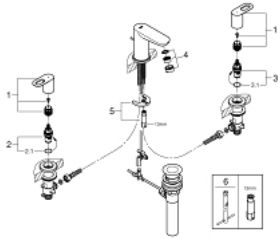

20 471 000 BAULoop THREE-HOLE BASIN MIXER 1/2"

PRODUCT DESCRIPTION

- Colour: chrome
- metal lever
- ceramic headparts 1/2", 90°
- GROHE LongLife finish
- spout with mousseur
- pop-up waste set 1"
- flexible connection hoses

20 471 000 BAULoop THREE-HOLE BASIN MIXER 1/2"

SPARE PARTS, August 2014 – now

- 1: Handle pair (Spare part-nr. 48318000)
- 2: Ceramic headpart, 1/2" (Spare part-nr. 45882000)
- 2.1: O-ring Ø 18.2 x Ø 1.7 (Spare part-nr. 0392400M)
- 3: Ceramic headpart, 1/2" (Spare part-nr. 45883000)
- 3.1: O-ring Ø 18.2 x Ø 1.7 (Spare part-nr. 0392400M)
- 4: Mousseur (Spare part-nr. 13929000)
- 5: Shank fastening assembly (Spare part-nr. 46671000)
- 6: Mounting wrench (Spare part-nr. 19017000)*