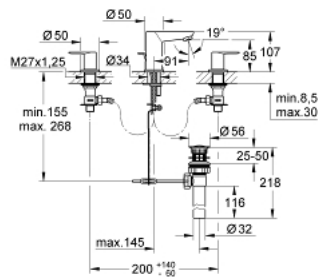

20 471 000 BAULoop THREE-HOLE BASIN MIXER 1/2"

PRODUCT DESCRIPTION

- Colour: chrome
- metal lever
- ceramic headparts 1/2", 90°
- GROHE LongLife finish
- spout with mousseur
- pop-up waste set 1"
- flexible connection hoses

20 471 000 BAULoop THREE-HOLE BASIN MIXER 1/2"

SPARE PARTS, August 2014 – now

- 1: Handle pair (Spare part-nr. 48318000)
- 2: Ceramic headpart, 1/2" (Spare part-nr. 45882000)
- 2.1: O-ring Ø 18.2 x Ø 1.7 (Spare part-nr. 0392400M)
- 3: Ceramic headpart, 1/2" (Spare part-nr. 45883000)
- 3.1: O-ring Ø 18.2 x Ø 1.7 (Spare part-nr. 0392400M)
- 4: Mousseur (Spare part-nr. 13929000)
- 5: Shank fastening assembly (Spare part-nr. 46671000)
- 6: Mounting wrench (Spare part-nr. 19017000)*