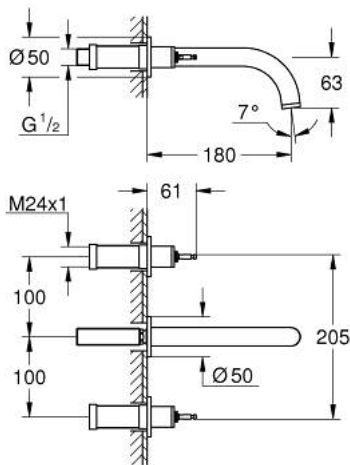

20 587 DA0 ATRIO PRIVATE COLLECTION THREE-HOLE BASIN MIXER M-SIZE

PRODUCT DESCRIPTION

- Colour: warm sunset
- wall mounted
- to be used with rough-in set 29 025 002
- valves hot/cold with ceramic headparts 1/2° - 90°
- GROHE LongLife finish
- GROHE EcoJoy - less water, perfect flow
- maximum flow rate (at 3 bar): 5 l/min
- centre distance 200 mm
- projection 180 mm
- for stick handles
- to be combined with stick sets 48 458, 48 459 or 48 646, please order separately
- without roughing-in set 29 025 002 (please order separately)

20 587 DA0 ATRIO PRIVATE COLLECTION THREE-HOLE BASIN MIXER M-SIZE

SPARE PARTS, May 2018 – now

- 1: Connection nipple (Spare part-nr. 1013459990)
 - 2: Spout (Spare part-nr. 101344DA00)
 - 2.1: Flow straightener (Spare part-nr. 48408000)
 - 3: Extension for spindle (Spare part-nr. 1013469990)
 - 4: Escutcheon (Spare part-nr. 101343DA00)
 - 5: Decorative ring (Spare part-nr. 101296DA00)
 - 6: Cap (Spare part-nr. 101300DA00)
 - 7: Handle (Spare part-nr. 101347DA00)*
 - 8: Knurled sticks (Spare part-nr. 48646DA0)*
 - 9: Inlays made from White Attica Caesarstone material (Spare part-nr. 48460000)*
 - 10: Inlays made from Vanilla Noir Caesarstone material (Spare part-nr. 48461000)*
- * Optional accessories