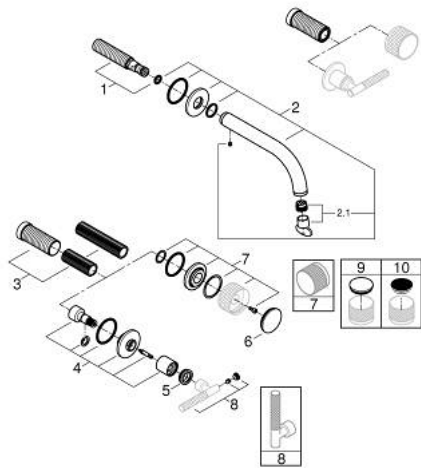

20 587 DA0 ATRIO PRIVATE COLLECTION THREE-HOLE BASIN MIXER M-SIZE

PRODUCT DESCRIPTION

- Colour: warm sunset
- wall mounted
- to be used with rough-in set 29 025 002
- valves hot/cold with ceramic headparts 1/2° - 90°
- GROHE LongLife finish
- GROHE EcoJoy - less water, perfect flow
- maximum flow rate (at 3 bar): 5 l/min
- centre distance 200 mm
- projection 180 mm
- for stick handles
- to be combined with stick sets 48 458, 48 459 or 48 646, please order separately
- without roughing-in set 29 025 002 (please order separately)

20 587 DA0 ATRIO PRIVATE COLLECTION THREE-HOLE BASIN MIXER M-SIZE

SPARE PARTS, May 2018 – now

- 1: Connection nipple (Spare part-nr. 1013459990)
 - 2: Spout (Spare part-nr. 101344DA00)
 - 2.1: Flow straightener (Spare part-nr. 48408000)
 - 3: Extension for spindle (Spare part-nr. 1013469990)
 - 4: Escutcheon (Spare part-nr. 101343DA00)
 - 5: Decorative ring (Spare part-nr. 101296DA00)
 - 6: Cap (Spare part-nr. 101300DA00)
 - 7: Handle (Spare part-nr. 101347DA00)*
 - 8: Knurled sticks (Spare part-nr. 48646DA0)*
 - 9: Inlays made from White Attica Caesarstone material (Spare part-nr. 48460000)*
 - 10: Inlays made from Vanilla Noir Caesarstone material (Spare part-nr. 48461000)*
- * Optional accessories