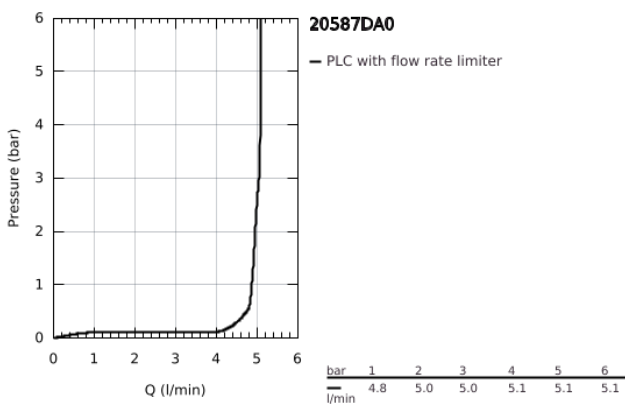

20 587 DA0 ATRIO PRIVATE COLLECTION THREE-HOLE BASIN MIXER M-SIZE

PRODUCT DESCRIPTION

- Colour: warm sunset
- wall mounted
- to be used with rough-in set 29 025 002
- valves hot/cold with ceramic headparts 1/2° - 90°
- GROHE LongLife finish
- GROHE EcoJoy - less water, perfect flow
- maximum flow rate (at 3 bar): 5 l/min
- centre distance 200 mm
- projection 180 mm
- for stick handles
- to be combined with stick sets 48 458, 48 459 or 48 646, please order separately
- without roughing-in set 29 025 002 (please order separately)

20 587 DA0 ATRIO PRIVATE COLLECTION THREE-HOLE BASIN MIXER M-SIZE

SPARE PARTS, May 2018 – now

- 1: Connection nipple (Spare part-nr. 1013459990)
 - 2: Spout (Spare part-nr. 101344DA00)
 - 2.1: Flow straightener (Spare part-nr. 48408000)
 - 3: Extension for spindle (Spare part-nr. 1013469990)
 - 4: Escutcheon (Spare part-nr. 101343DA00)
 - 5: Decorative ring (Spare part-nr. 101296DA00)
 - 6: Cap (Spare part-nr. 101300DA00)
 - 7: Handle (Spare part-nr. 101347DA00)*
 - 8: Knurled sticks (Spare part-nr. 48646DA0)*
 - 9: Inlays made from White Attica Caesarstone material (Spare part-nr. 48460000)*
 - 10: Inlays made from Vanilla Noir Caesarstone material (Spare part-nr. 48461000)*
- * Optional accessories