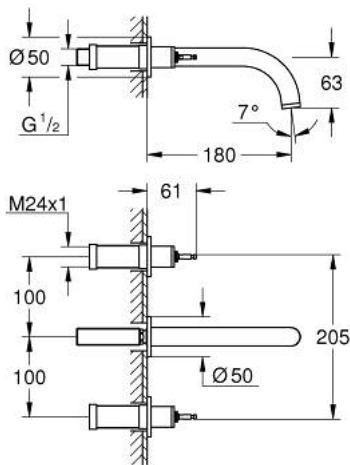

20 587 DL0 ATRIO PRIVATE COLLECTION THREE-HOLE BASIN MIXER M-SIZE

PRODUCT DESCRIPTION

- Colour: brushed warm sunset
- wall mounted
- to be used with rough-in set 29 025 002
- valves hot/cold with ceramic headparts 1/2° - 90°
- GROHE LongLife finish
- GROHE EcoJoy - less water, perfect flow
- maximum flow rate (at 3 bar): 5 l/min
- centre distance 200 mm
- projection 180 mm
- for stick handles
- to be combined with stick sets 48 458, 48 459 or 48 646, please order separately
- without roughing-in set 29 025 002 (please order separately)