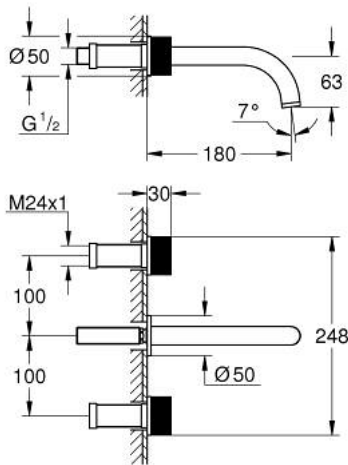

## 20 589 DA0 ATRIO PRIVATE COLLECTION THREE-HOLE BASIN MIXER M-SIZE

### PRODUCT DESCRIPTION

- Colour: warm sunset
- wall mounted
- to be used with rough-in set 29 025 002
- valves hot/cold with ceramic headparts 1/2" - 90°
- GROHE LongLife finish
- GROHE EcoJoy - less water, perfect flow
- maximum flow rate (at 3 bar): 5 l/min
- centre distance 200 mm
- projection 180 mm
- knobs with metal inlay
- can be combined with 48 460 000 or 48 461 000
- without roughing-in set 29 025 002 (please order separately)

### SPARE PARTS, May 2018 – now

1: Connection nipple (Spare part-nr. 1013459990)

2: Spout (Spare part-nr. 101344DA00)

2.1: Flow straightener (Spare part-nr. 48408000)

3: Handle (Spare part-nr. 101347DA00)

4: Cap (Spare part-nr. 101300DA00)

5: Extension for spindle (Spare part-nr. 1013469990)

6: Inlays made from White Attica Caesarstone material (Spare part-nr. 48460000)\*

7: Inlays made from Vanilla Noir Caesarstone material (Spare part-nr. 48461000)\*