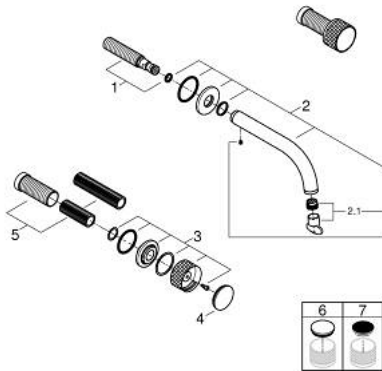

### PRODUCT DESCRIPTION

- Colour: warm sunset
- wall mounted
- to be used with rough-in set 29 025 002
- valves hot/cold with ceramic headparts 1/2" - 90°
- GROHE LongLife finish
- GROHE EcoJoy - less water, perfect flow
- maximum flow rate (at 3 bar): 5 l/min
- centre distance 200 mm
- projection 180 mm
- knobs with metal inlay
- can be combined with 48 460 000 or 48 461 000
- without roughing-in set 29 025 002 (please order separately)

### SPARE PARTS, May 2018 – now

1: Connection nipple (Spare part-nr. 1013459990)

2: Spout (Spare part-nr. 101344DA00)

2.1: Flow straightener (Spare part-nr. 48408000)

3: Handle (Spare part-nr. 101347DA00)

4: Cap (Spare part-nr. 101300DA00)

5: Extension for spindle (Spare part-nr. 1013469990)

6: Inlays made from White Attica Caesarstone material (Spare part-nr. 48460000)\*

7: Inlays made from Vanilla Noir Caesarstone material (Spare part-nr. 48461000)\*