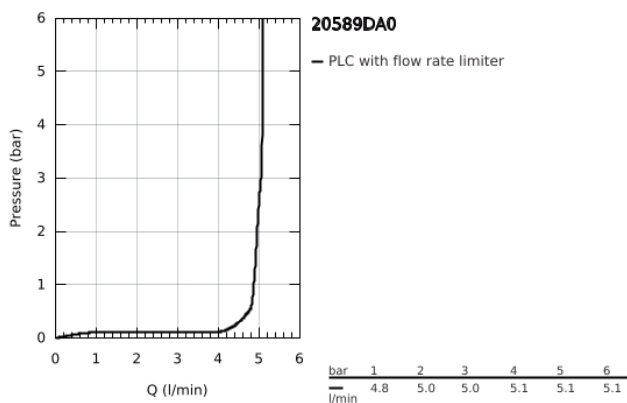

### PRODUCT DESCRIPTION

- Colour: warm sunset
- wall mounted
- to be used with rough-in set 29 025 002
- valves hot/cold with ceramic headparts 1/2" - 90°
- GROHE LongLife finish
- GROHE EcoJoy - less water, perfect flow
- maximum flow rate (at 3 bar): 5 l/min
- centre distance 200 mm
- projection 180 mm
- knobs with metal inlay
- can be combined with 48 460 000 or 48 461 000
- without roughing-in set 29 025 002 (please order separately)