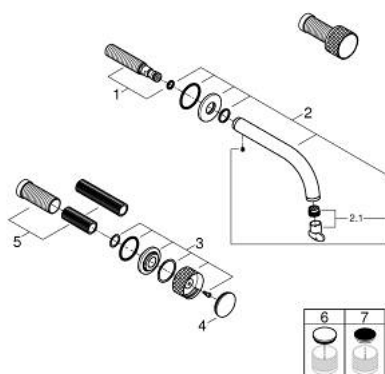

20 589 DC0 ATRIO PRIVATE COLLECTION THREE-HOLE BASIN MIXER M-SIZE

PRODUCT DESCRIPTION

- Colour: Supersteel
- wall mounted
- to be used with rough-in set 29 025 002
- valves hot/cold with ceramic headparts 1/2° - 90°
- GROHE LongLife finish
- 5.7 l/min laminar mousseur
- maximum flow rate (at 3 bar): 5 l/min
- centre distance 200 mm
- projection 180 mm
- knobs with metal inlay
- can be combined with 48 460 000 or 48 461 000
- without roughing-in set 29 025 002 (please order separately)

20 589 DC0 ATRIO PRIVATE COLLECTION THREE-HOLE BASIN MIXER M-SIZE

SPARE PARTS, May 2018 – now

- 1: Connection nipple (Spare part-nr. 1013459990)
 - 2: Spout (Spare part-nr. 101344DC00)
 - 2.1: Flow straightener (Spare part-nr. 48408000)
 - 3: Handle (Spare part-nr. 101347DC00)
 - 4: Cap (Spare part-nr. 101300DC00)
 - 5: Extension for spindle (Spare part-nr. 1013469990)
 - 6: Inlays made from White Attica Caesarstone material (Spare part-nr. 48460000)*
 - 7: Inlays made from Vanilla Noir Caesarstone material (Spare part-nr. 48461000)*
- * Optional accessories