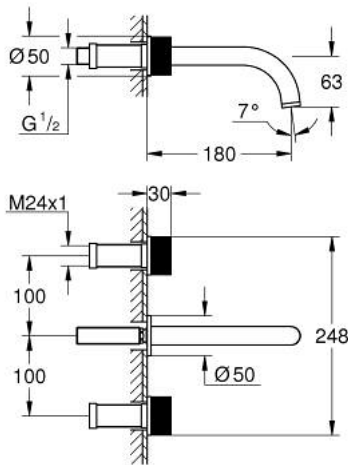

20 589 DC0 ATRIO PRIVATE COLLECTION THREE-HOLE BASIN MIXER M-SIZE

PRODUCT DESCRIPTION

- Colour: Supersteel
- wall mounted
- to be used with rough-in set 29 025 002
- valves hot/cold with ceramic headparts 1/2° - 90°
- GROHE LongLife finish
- 5.7 l/min laminar mousseur
- maximum flow rate (at 3 bar): 5 l/min
- centre distance 200 mm
- projection 180 mm
- knobs with metal inlay
- can be combined with 48 460 000 or 48 461 000
- without roughing-in set 29 025 002 (please order separately)

20 589 DC0 ATRIO PRIVATE COLLECTION THREE-HOLE BASIN MIXER M-SIZE

SPARE PARTS, May 2018 – now

- 1: Connection nipple (Spare part-nr. 1013459990)
 - 2: Spout (Spare part-nr. 101344DC00)
 - 2.1: Flow straightener (Spare part-nr. 48408000)
 - 3: Handle (Spare part-nr. 101347DC00)
 - 4: Cap (Spare part-nr. 101300DC00)
 - 5: Extension for spindle (Spare part-nr. 1013469990)
 - 6: Inlays made from White Attica Caesarstone material (Spare part-nr. 48460000)*
 - 7: Inlays made from Vanilla Noir Caesarstone material (Spare part-nr. 48461000)*
- * Optional accessories