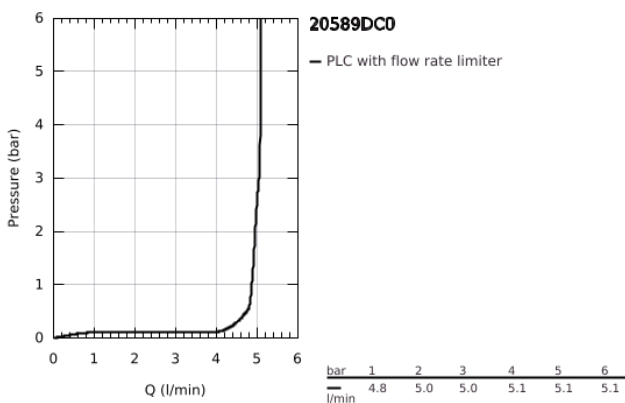

20 589 DC0 ATRIO PRIVATE COLLECTION THREE-HOLE BASIN MIXER M-SIZE

PRODUCT DESCRIPTION

- Colour: Supersteel
- wall mounted
- to be used with rough-in set 29 025 002
- valves hot/cold with ceramic headparts 1/2° - 90°
- GROHE LongLife finish
- 5.7 l/min laminar mousseur
- maximum flow rate (at 3 bar): 5 l/min
- centre distance 200 mm
- projection 180 mm
- knobs with metal inlay
- can be combined with 48 460 000 or 48 461 000
- without roughing-in set 29 025 002 (please order separately)

20 589 DC0 ATRIO PRIVATE COLLECTION THREE-HOLE BASIN MIXER M-SIZE

SPARE PARTS, May 2018 – now

- 1: Connection nipple (Spare part-nr. 1013459990)
 - 2: Spout (Spare part-nr. 101344DC00)
 - 2.1: Flow straightener (Spare part-nr. 48408000)
 - 3: Handle (Spare part-nr. 101347DC00)
 - 4: Cap (Spare part-nr. 101300DC00)
 - 5: Extension for spindle (Spare part-nr. 1013469990)
 - 6: Inlays made from White Attica Caesarstone material (Spare part-nr. 48460000)*
 - 7: Inlays made from Vanilla Noir Caesarstone material (Spare part-nr. 48461000)*
- * Optional accessories