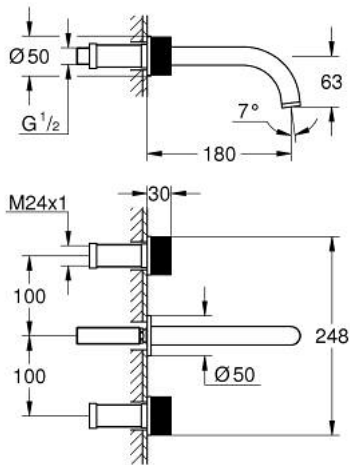

## 20 589 DL0 ATRIO PRIVATE COLLECTION THREE-HOLE BASIN MIXER M-SIZE

### PRODUCT DESCRIPTION

- Colour: brushed warm sunset
- wall mounted
- to be used with rough-in set 29 025 002
- valves hot/cold with ceramic headparts 1/2° - 90°
- GROHE LongLife finish
- GROHE EcoJoy - less water, perfect flow
- maximum flow rate (at 3 bar): 5 l/min
- centre distance 200 mm
- projection 180 mm
- knobs with metal inlay
- can be combined with 48 460 000 or 48 461 000
- without roughing-in set 29 025 002 (please order separately)