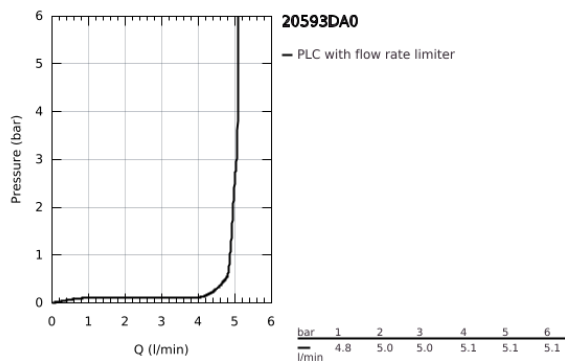

20 593 DA0 ATRIO PRIVATE COLLECTION THREE-HOLE BASIN MIXER 1/2" L-SIZE

PRODUCT DESCRIPTION

- Colour: warm sunset
- ceramic headparts 1/2", 90°
- GROHE LongLife finish
- GROHE EcoJoy - less water, perfect flow
- maximum flow rate (at 3 bar): 5 l/min
- swivel tubular spout with mousseur and stop limiter
- adjustable swivel area 0° / 150° / 360°
- pop-up waste set 1 1/4"
- pressure-proof, flexible connection hoses between spout and side valves
- for stick handles
- to be combined with stick sets 48 458, 48 459 or 48 646, please order separately

20 593 DA0 ATRIO PRIVATE COLLECTION THREE-HOLE BASIN MIXER 1/2" L-SIZE

SPARE PARTS, May 2018 – now

- 1: Decorative ring (Spare part-nr. 101296DA00)
- 2: Escutcheon (Spare part-nr. 101297DA00)
- 3: Cap (Spare part-nr. 101300DA00)
- 4: Ceramic headpart, 1/2" (Spare part-nr. 45882000)
- 4.1: O-ring Ø 18.2 x Ø 1.7 (Spare part-nr. 0392400M)
- 5: Coupling nut 1/2" (Spare part-nr. 1290100M)
- 5.1: Fibre seal dia. Ø 18,5 x Ø 12 x 2 (Spare part-nr. 0138900M)
- 6: Flexible connection hose (Spare part-nr. 45704000)
- 7: Fixing clamp (Spare part-nr. 6554100M)
- 8: Waste set 1 1/4" (Spare part-nr. 28910DA0)
- 8.1: Plug (Spare part-nr. 07182DA0)
- 8.2: Eccentric rod (Spare part-nr. 07052000)
- 9: Pop-up rod (Spare part-nr. 65196DA0)
- 10: Spout (Spare part-nr. 101298DA00)
- 10.1: Flow straightener (Spare part-nr. 48408000)
- 10.2: Safety ring (Spare part-nr. 4826600M)
- 10.3: Sealing washer (Spare part-nr. 0128500M)
- 11: Ceramic headpart, 1/2" (Spare part-nr. 45883000)
- 11.1: O-ring Ø 18.2 x Ø 1.7 (Spare part-nr. 0392400M)
- 12: Eccentric rod (Spare part-nr. 07341000)*
- 13: Coupling nut 1/2" x 14.5 mm (Spare part-nr. 1290200M)*
- 14: Inlays made from White Attica Caesarstone material (Spare part-nr. 4846000)*
- 15: Inlays made from Vanilla Noir Caesarstone material (Spare part-nr. 48461000)*
- 16: Knurled sticks (Spare part-nr. 48646DA0)*
- 17: Handle (Spare part-nr. 101299DA00)*