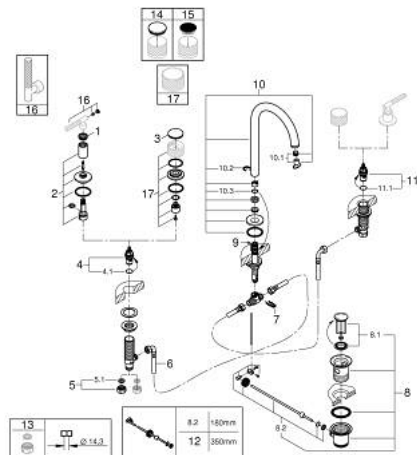

20 593 DA0 ATRIO PRIVATE COLLECTION THREE-HOLE BASIN MIXER 1/2" L-SIZE

PRODUCT DESCRIPTION

- Colour: warm sunset
- ceramic headparts 1/2", 90°
- GROHE LongLife finish
- GROHE EcoJoy - less water, perfect flow
- maximum flow rate (at 3 bar): 5 l/min
- swivel tubular spout with mousseur and stop limiter
- adjustable swivel area 0° / 150° / 360°
- pop-up waste set 1 1/4"
- pressure-proof, flexible connection hoses between spout and side valves
- for stick handles
- to be combined with stick sets 48 458, 48 459 or 48 646, please order separately

20 593 DA0 ATRIO PRIVATE COLLECTION THREE-HOLE BASIN MIXER 1/2" L-SIZE

SPARE PARTS, May 2018 – now

- 1: Decorative ring (Spare part-nr. 101296DA00)
- 2: Escutcheon (Spare part-nr. 101297DA00)
- 3: Cap (Spare part-nr. 101300DA00)
- 4: Ceramic headpart, 1/2" (Spare part-nr. 45882000)
- 4.1: O-ring Ø 18.2 x Ø 1.7 (Spare part-nr. 0392400M)
- 5: Coupling nut 1/2" (Spare part-nr. 1290100M)
- 5.1: Fibre seal dia. Ø 18,5 x Ø 12 x 2 (Spare part-nr. 0138900M)
- 6: Flexible connection hose (Spare part-nr. 45704000)
- 7: Fixing clamp (Spare part-nr. 6554100M)
- 8: Waste set 1 1/4" (Spare part-nr. 28910DA0)
- 8.1: Plug (Spare part-nr. 07182DA0)
- 8.2: Eccentric rod (Spare part-nr. 07052000)
- 9: Pop-up rod (Spare part-nr. 65196DA0)
- 10: Spout (Spare part-nr. 101298DA00)
- 10.1: Flow straightener (Spare part-nr. 48408000)
- 10.2: Safety ring (Spare part-nr. 4826600M)
- 10.3: Sealing washer (Spare part-nr. 0128500M)
- 11: Ceramic headpart, 1/2" (Spare part-nr. 45883000)
- 11.1: O-ring Ø 18.2 x Ø 1.7 (Spare part-nr. 0392400M)
- 12: Eccentric rod (Spare part-nr. 07341000)*
- 13: Coupling nut 1/2" x 14.5 mm (Spare part-nr. 1290200M)*
- 14: Inlays made from White Attica Caesarstone material (Spare part-nr. 4846000)*
- 15: Inlays made from Vanilla Noir Caesarstone material (Spare part-nr. 48461000)*
- 16: Knurled sticks (Spare part-nr. 48646DA0)*
- 17: Handle (Spare part-nr. 101299DA00)*