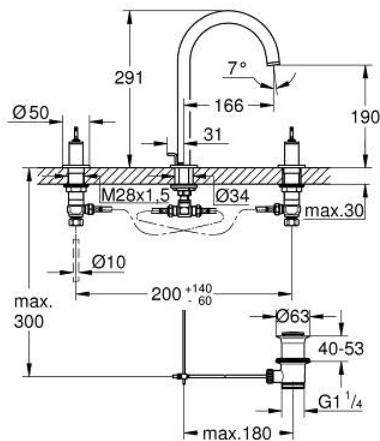

20 593 DA0 ATRIO PRIVATE COLLECTION THREE-HOLE BASIN MIXER 1/2" L-SIZE

PRODUCT DESCRIPTION

- Colour: warm sunset
- ceramic headparts 1/2", 90°
- GROHE LongLife finish
- GROHE EcoJoy - less water, perfect flow
- maximum flow rate (at 3 bar): 5 l/min
- swivel tubular spout with mousseur and stop limiter
- adjustable swivel area 0° / 150° / 360°
- pop-up waste set 1 1/4"
- pressure-proof, flexible connection hoses between spout and side valves
- for stick handles
- to be combined with stick sets 48 458, 48 459 or 48 646, please order separately

20 593 DA0 ATRIO PRIVATE COLLECTION THREE-HOLE BASIN MIXER 1/2" L-SIZE

SPARE PARTS, May 2018 – now

- 1: Decorative ring (Spare part-nr. 101296DA00)
- 2: Escutcheon (Spare part-nr. 101297DA00)
- 3: Cap (Spare part-nr. 101300DA00)
- 4: Ceramic headpart, 1/2" (Spare part-nr. 45882000)
- 4.1: O-ring Ø 18.2 x Ø 1.7 (Spare part-nr. 0392400M)
- 5: Coupling nut 1/2" (Spare part-nr. 1290100M)
- 5.1: Fibre seal dia. Ø 18,5 x Ø 12 x 2 (Spare part-nr. 0138900M)
- 6: Flexible connection hose (Spare part-nr. 45704000)
- 7: Fixing clamp (Spare part-nr. 6554100M)
- 8: Waste set 1 1/4" (Spare part-nr. 28910DA0)
- 8.1: Plug (Spare part-nr. 07182DA0)
- 8.2: Eccentric rod (Spare part-nr. 07052000)
- 9: Pop-up rod (Spare part-nr. 65196DA0)
- 10: Spout (Spare part-nr. 101298DA00)
- 10.1: Flow straightener (Spare part-nr. 48408000)
- 10.2: Safety ring (Spare part-nr. 4826600M)
- 10.3: Sealing washer (Spare part-nr. 0128500M)
- 11: Ceramic headpart, 1/2" (Spare part-nr. 45883000)
- 11.1: O-ring Ø 18.2 x Ø 1.7 (Spare part-nr. 0392400M)
- 12: Eccentric rod (Spare part-nr. 07341000)*
- 13: Coupling nut 1/2" x 14.5 mm (Spare part-nr. 1290200M)*
- 14: Inlays made from White Attica Caesarstone material (Spare part-nr. 4846000)*
- 15: Inlays made from Vanilla Noir Caesarstone material (Spare part-nr. 48461000)*
- 16: Knurled sticks (Spare part-nr. 48646DA0)*
- 17: Handle (Spare part-nr. 101299DA00)*