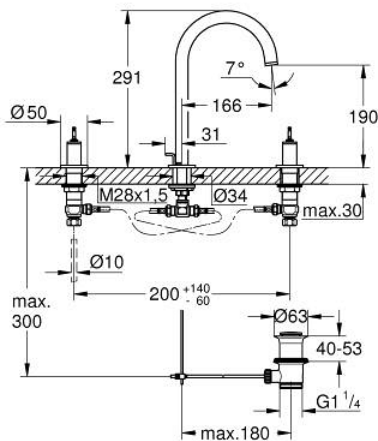

## 20 593 DC0 ATRIO PRIVATE COLLECTION THREE-HOLE BASIN MIXER 1/2" L-SIZE

### PRODUCT DESCRIPTION

- Colour: Supersteel
- ceramic headparts 1/2", 90°
- GROHE LongLife finish
- GROHE EcoJoy - less water, perfect flow
- maximum flow rate (at 3 bar): 5 l/min
- swivel tubular spout with mousseur and stop limiter
- adjustable swivel area 0° / 150° / 360°
- pop-up waste set 1 1/4"
- pressure-proof, flexible connection hoses between spout and side valves
- for stick handles
- to be combined with stick sets 48 458, 48 459 or 48 646, please order separately

### SPARE PARTS, May 2018 – now

- 1: Decorative ring (Spare part-nr. 101296DC00)
- 2: Escutcheon (Spare part-nr. 101297DC00)
- 3: Cap (Spare part-nr. 101300DC00)
- 4: Ceramic headpart, 1/2" (Spare part-nr. 45882000)
- 4.1: O-ring Ø 18.2 x Ø 1.7 (Spare part-nr. 0392400M)
- 5: Coupling nut 1/2" (Spare part-nr. 1290100M)
- 5.1: Fibre seal dia. Ø 18,5 x Ø 12 x 2 (Spare part-nr. 0138900M)
- 6: Flexible connection hose (Spare part-nr. 45704000)
- 7: Fixing clamp (Spare part-nr. 6554100M)
- 8: Waste set 1 1/4" (Spare part-nr. 28910DC0)
- 8.1: Plug (Spare part-nr. 07182DC0)
- 8.2: Eccentric rod (Spare part-nr. 07052000)
- 9: Pop-up rod (Spare part-nr. 65196DC0)
- 10: Spout (Spare part-nr. 101298DC00)
- 10.1: Flow straightener (Spare part-nr. 48408000)
- 10.2: Safety ring (Spare part-nr. 4826600M)
- 10.3: Sealing washer (Spare part-nr. 0128500M)
- 11: Ceramic headpart, 1/2" (Spare part-nr. 45883000)
- 11.1: O-ring Ø 18.2 x Ø 1.7 (Spare part-nr. 0392400M)
- 12: Eccentric rod (Spare part-nr. 07341000)\*
- 13: Coupling nut 1/2" x 14.5 mm (Spare part-nr. 1290200M)\*
- 14: Inlays made from White Attica Caesarstone material (Spare part-nr. 4846000)\*
- 15: Inlays made from Vanilla Noir Caesarstone material (Spare part-nr. 48461000)\*
- 16: Knurled sticks (Spare part-nr. 48646DC0)\*
- 17: Handle (Spare part-nr. 101299DC00)\*