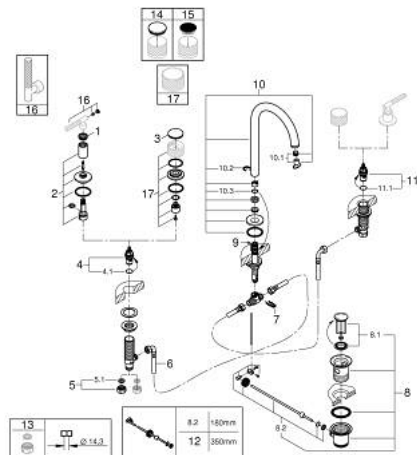

## 20 593 DC0 ATRIO PRIVATE COLLECTION THREE-HOLE BASIN MIXER 1/2" L-SIZE

### PRODUCT DESCRIPTION

- Colour: Supersteel
- ceramic headparts 1/2", 90°
- GROHE LongLife finish
- GROHE EcoJoy - less water, perfect flow
- maximum flow rate (at 3 bar): 5 l/min
- swivel tubular spout with mousseur and stop limiter
- adjustable swivel area 0° / 150° / 360°
- pop-up waste set 1 1/4"
- pressure-proof, flexible connection hoses between spout and side valves
- for stick handles
- to be combined with stick sets 48 458, 48 459 or 48 646, please order separately

### SPARE PARTS, May 2018 – now

- 1: Decorative ring (Spare part-nr. 101296DC00)
- 2: Escutcheon (Spare part-nr. 101297DC00)
- 3: Cap (Spare part-nr. 101300DC00)
- 4: Ceramic headpart, 1/2" (Spare part-nr. 45882000)
- 4.1: O-ring Ø 18.2 x Ø 1.7 (Spare part-nr. 0392400M)
- 5: Coupling nut 1/2" (Spare part-nr. 1290100M)
- 5.1: Fibre seal dia. Ø 18,5 x Ø 12 x 2 (Spare part-nr. 0138900M)
- 6: Flexible connection hose (Spare part-nr. 45704000)
- 7: Fixing clamp (Spare part-nr. 6554100M)
- 8: Waste set 1 1/4" (Spare part-nr. 28910DC0)
- 8.1: Plug (Spare part-nr. 07182DC0)
- 8.2: Eccentric rod (Spare part-nr. 07052000)
- 9: Pop-up rod (Spare part-nr. 65196DC0)
- 10: Spout (Spare part-nr. 101298DC00)
- 10.1: Flow straightener (Spare part-nr. 48408000)
- 10.2: Safety ring (Spare part-nr. 4826600M)
- 10.3: Sealing washer (Spare part-nr. 0128500M)
- 11: Ceramic headpart, 1/2" (Spare part-nr. 45883000)
- 11.1: O-ring Ø 18.2 x Ø 1.7 (Spare part-nr. 0392400M)
- 12: Eccentric rod (Spare part-nr. 07341000)\*
- 13: Coupling nut 1/2" x 14.5 mm (Spare part-nr. 1290200M)\*
- 14: Inlays made from White Attica Caesarstone material (Spare part-nr. 4846000)\*
- 15: Inlays made from Vanilla Noir Caesarstone material (Spare part-nr. 48461000)\*
- 16: Knurled sticks (Spare part-nr. 48646DC0)\*
- 17: Handle (Spare part-nr. 101299DC00)\*