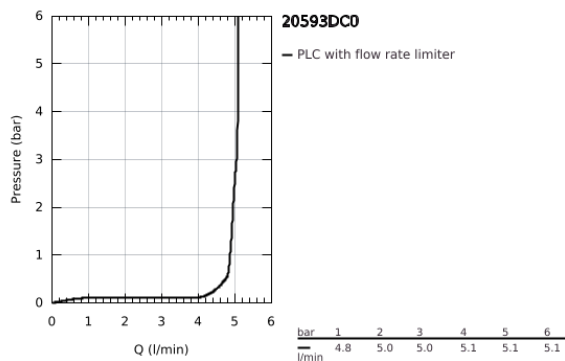

### PRODUCT DESCRIPTION

- Colour: Supersteel
- ceramic headparts 1/2", 90°
- GROHE LongLife finish
- GROHE EcoJoy - less water, perfect flow
- maximum flow rate (at 3 bar): 5 l/min
- swivel tubular spout with mousseur and stop limiter
- adjustable swivel area 0° / 150° / 360°
- pop-up waste set 1 1/4"
- pressure-proof, flexible connection hoses between spout and side valves
- for stick handles
- to be combined with stick sets 48 458, 48 459 or 48 646, please order separately

### SPARE PARTS, May 2018 – now

- 1: Decorative ring (Spare part-nr. 101296DC00)
- 2: Escutcheon (Spare part-nr. 101297DC00)
- 3: Cap (Spare part-nr. 101300DC00)
- 4: Ceramic headpart, 1/2" (Spare part-nr. 45882000)
- 4.1: O-ring Ø 18.2 x Ø 1.7 (Spare part-nr. 0392400M)
- 5: Coupling nut 1/2" (Spare part-nr. 1290100M)
- 5.1: Fibre seal dia. Ø 18,5 x Ø 12 x 2 (Spare part-nr. 0138900M)
- 6: Flexible connection hose (Spare part-nr. 45704000)
- 7: Fixing clamp (Spare part-nr. 6554100M)
- 8: Waste set 1 1/4" (Spare part-nr. 28910DC0)
- 8.1: Plug (Spare part-nr. 07182DC0)
- 8.2: Eccentric rod (Spare part-nr. 07052000)
- 9: Pop-up rod (Spare part-nr. 65196DC0)
- 10: Spout (Spare part-nr. 101298DC00)
- 10.1: Flow straightener (Spare part-nr. 48408000)
- 10.2: Safety ring (Spare part-nr. 4826600M)
- 10.3: Sealing washer (Spare part-nr. 0128500M)
- 11: Ceramic headpart, 1/2" (Spare part-nr. 45883000)
- 11.1: O-ring Ø 18.2 x Ø 1.7 (Spare part-nr. 0392400M)
- 12: Eccentric rod (Spare part-nr. 07341000)\*
- 13: Coupling nut 1/2" x 14.5 mm (Spare part-nr. 1290200M)\*
- 14: Inlays made from White Attica Caesarstone material (Spare part-nr. 4846000)\*
- 15: Inlays made from Vanilla Noir Caesarstone material (Spare part-nr. 48461000)\*
- 16: Knurled sticks (Spare part-nr. 48646DC0)\*
- 17: Handle (Spare part-nr. 101299DC00)\*