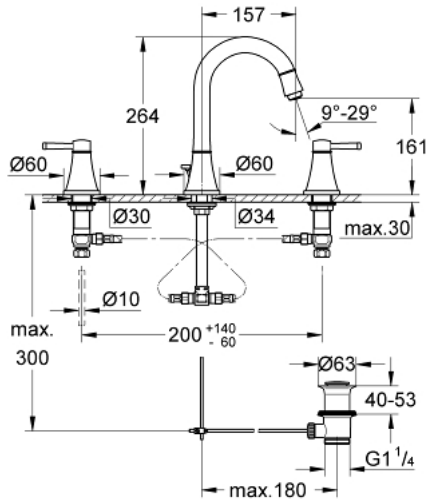

20 619 000 **GRANDERA THREE-HOLE BASIN MIXER 1/2"**
L-SIZE

PRODUCT DESCRIPTION

- Colour: chrome
- valves hot/cold with ceramic headparts 1/2" - 90°
- GROHE LongLife finish
- GROHE EcoJoy - less water, perfect flow
- maximum flow rate (at 3 bar): 5 l/min
- GROHE AquaGuide adjustable mousseur
- pop-up waste set 1 1/4"
- pressure-proof, flexible connection hoses between spout and side valves
- min. recommended pressure 1.0 bar

20 619 000 **GRANDERA THREE-HOLE BASIN MIXER 1/2"**
L-SIZE

SPARE PARTS, October 2021 – now

- 1: Handle pair (Spare part-nr. 48325000)
- 2: Ceramic headpart, 1/2" (Spare part-nr. 45882000)
- 2.1: O-ring Ø 18.2 x Ø 1.7 (Spare part-nr. 0392400M)
- 3: Ceramic headpart, 1/2" (Spare part-nr. 45883000)
- 3.1: O-ring Ø 18.2 x Ø 1.7 (Spare part-nr. 0392400M)
- 4: Lift rod (Spare part-nr. 48200000)
- 5: Flow straightener (Spare part-nr. 46837000)
- 6: Fixing clamp (Spare part-nr. 6554100M)
- 7: Waste set 1 1/4" (Spare part-nr. 28910000)
- 7.1: Plug (Spare part-nr. 07182000)
- 7.2: Eccentric rod (Spare part-nr. 07052000)
- 8: Coupling nut 1/2" (Spare part-nr. 1290100M)
- 8.1: Fibre seal dia. Ø 18,5 x Ø 12 x 2 (Spare part-nr. 0138900M)
- 9: Flexible connection hose (Spare part-nr. 45704000)
- 10: Eccentric rod (Spare part-nr. 07341000)*