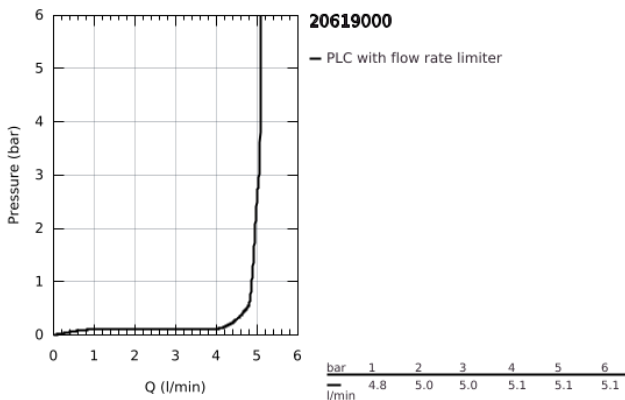

20 619 000 **GRANDERA THREE-HOLE BASIN MIXER 1/2"**
L-SIZE

PRODUCT DESCRIPTION

- Colour: chrome
- valves hot/cold with ceramic headparts 1/2" - 90°
- GROHE LongLife finish
- GROHE EcoJoy - less water, perfect flow
- maximum flow rate (at 3 bar): 5 l/min
- GROHE AquaGuide adjustable mousseur
- pop-up waste set 1 1/4"
- pressure-proof, flexible connection hoses between spout and side valves
- min. recommended pressure 1.0 bar

20 619 000 **GRANDERA THREE-HOLE BASIN MIXER 1/2"**
L-SIZE

SPARE PARTS, October 2021 – now

- 1: Handle pair (Spare part-nr. 48325000)
- 2: Ceramic headpart, 1/2" (Spare part-nr. 45882000)
- 2.1: O-ring Ø 18.2 x Ø 1.7 (Spare part-nr. 0392400M)
- 3: Ceramic headpart, 1/2" (Spare part-nr. 45883000)
- 3.1: O-ring Ø 18.2 x Ø 1.7 (Spare part-nr. 0392400M)
- 4: Lift rod (Spare part-nr. 48200000)
- 5: Flow straightener (Spare part-nr. 46837000)
- 6: Fixing clamp (Spare part-nr. 6554100M)
- 7: Waste set 1 1/4" (Spare part-nr. 28910000)
- 7.1: Plug (Spare part-nr. 07182000)
- 7.2: Eccentric rod (Spare part-nr. 07052000)
- 8: Coupling nut 1/2" (Spare part-nr. 1290100M)
- 8.1: Fibre seal dia. Ø 18,5 x Ø 12 x 2 (Spare part-nr. 0138900M)
- 9: Flexible connection hose (Spare part-nr. 45704000)
- 10: Eccentric rod (Spare part-nr. 07341000)*