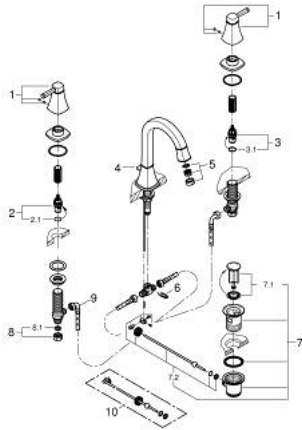

20 619 000 **GRANDERA THREE-HOLE BASIN MIXER 1/2"**
L-SIZE

PRODUCT DESCRIPTION

- Colour: chrome
- valves hot/cold with ceramic headparts 1/2" - 90°
- GROHE LongLife finish
- GROHE EcoJoy - less water, perfect flow
- maximum flow rate (at 3 bar): 5 l/min
- GROHE AquaGuide adjustable mousseur
- pop-up waste set 1 1/4"
- pressure-proof, flexible connection hoses between spout and side valves
- min. recommended pressure 1.0 bar

20 619 000 **GRANDERA THREE-HOLE BASIN MIXER 1/2"**
L-SIZE

SPARE PARTS, October 2021 – now

- 1: Handle pair (Spare part-nr. 48325000)
- 2: Ceramic headpart, 1/2" (Spare part-nr. 45882000)
- 2.1: O-ring Ø 18.2 x Ø 1.7 (Spare part-nr. 0392400M)
- 3: Ceramic headpart, 1/2" (Spare part-nr. 45883000)
- 3.1: O-ring Ø 18.2 x Ø 1.7 (Spare part-nr. 0392400M)
- 4: Lift rod (Spare part-nr. 48200000)
- 5: Flow straightener (Spare part-nr. 46837000)
- 6: Fixing clamp (Spare part-nr. 6554100M)
- 7: Waste set 1 1/4" (Spare part-nr. 28910000)
- 7.1: Plug (Spare part-nr. 07182000)
- 7.2: Eccentric rod (Spare part-nr. 07052000)
- 8: Coupling nut 1/2" (Spare part-nr. 1290100M)
- 8.1: Fibre seal dia. Ø 18,5 x Ø 12 x 2 (Spare part-nr. 0138900M)
- 9: Flexible connection hose (Spare part-nr. 45704000)
- 10: Eccentric rod (Spare part-nr. 07341000)*