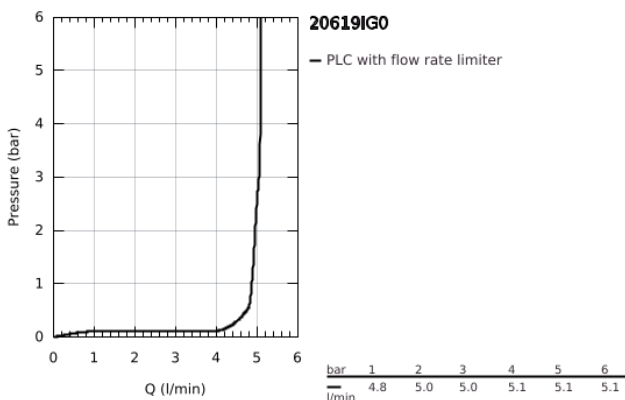

20 619 IG0 **GRANDERA THREE-HOLE BASIN MIXER 1/2"**  
**L-SIZE**

**PRODUCT DESCRIPTION**

- Colour: chrome/gold
- valves hot/cold with ceramic headparts 1/2" - 90°
- GROHE LongLife finish
- GROHE EcoJoy - less water, perfect flow
- maximum flow rate (at 3 bar): 5 l/min
- GROHE AquaGuide adjustable mousseur
- pop-up waste set 1 1/4"
- pressure-proof, flexible connection hoses between spout and side valves
- min. recommended pressure 1.0 bar

20 619 IG0 **GRANDERA THREE-HOLE BASIN MIXER 1/2"**  
**L-SIZE**

**SPARE PARTS**, October 2021 – now

- 1: Handle pair (Spare part-nr. 48325IG0)
- 2: Ceramic headpart, 1/2" (Spare part-nr. 45882000)
- 2.1: O-ring Ø 18.2 x Ø 1.7 (Spare part-nr. 0392400M)
- 3: Ceramic headpart, 1/2" (Spare part-nr. 45883000)
- 3.1: O-ring Ø 18.2 x Ø 1.7 (Spare part-nr. 0392400M)
- 4: Lift rod (Spare part-nr. 48200000)
- 5: Flow straightener (Spare part-nr. 46837G00)
- 6: Fixing clamp (Spare part-nr. 6554100M)
- 7: Waste set 1 1/4" (Spare part-nr. 28910IG0)
- 7.1: Plug (Spare part-nr. 07182G00)
- 7.2: Eccentric rod (Spare part-nr. 07052000)
- 8: Coupling nut 1/2" (Spare part-nr. 1290100M)
- 8.1: Fibre seal dia. Ø 18,5 x Ø 12 x 2 (Spare part-nr. 0138900M)
- 9: Flexible connection hose (Spare part-nr. 45704000)
- 10: Eccentric rod (Spare part-nr. 07341000)\*