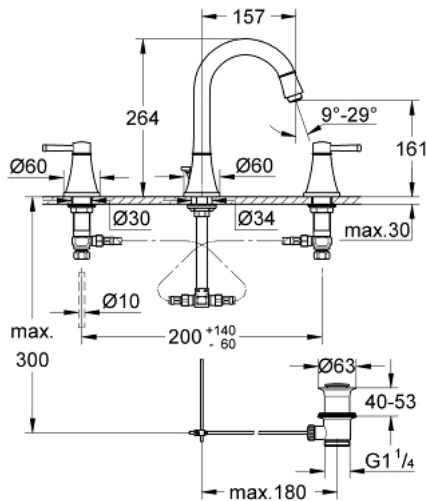

20 619 IG0 **GRANDERA THREE-HOLE BASIN MIXER 1/2"**  
**L-SIZE**

**PRODUCT DESCRIPTION**

- Colour: chrome/gold
- valves hot/cold with ceramic headparts 1/2" - 90°
- GROHE LongLife finish
- GROHE EcoJoy - less water, perfect flow
- maximum flow rate (at 3 bar): 5 l/min
- GROHE AquaGuide adjustable mousseur
- pop-up waste set 1 1/4"
- pressure-proof, flexible connection hoses between spout and side valves
- min. recommended pressure 1.0 bar

20 619 IG0 **GRANDERA THREE-HOLE BASIN MIXER 1/2"**  
**L-SIZE**

**SPARE PARTS**, October 2021 – now

- 1: Handle pair (Spare part-nr. 48325IG0)
- 2: Ceramic headpart, 1/2" (Spare part-nr. 45882000)
- 2.1: O-ring Ø 18.2 x Ø 1.7 (Spare part-nr. 0392400M)
- 3: Ceramic headpart, 1/2" (Spare part-nr. 45883000)
- 3.1: O-ring Ø 18.2 x Ø 1.7 (Spare part-nr. 0392400M)
- 4: Lift rod (Spare part-nr. 48200000)
- 5: Flow straightener (Spare part-nr. 46837G00)
- 6: Fixing clamp (Spare part-nr. 6554100M)
- 7: Waste set 1 1/4" (Spare part-nr. 28910IG0)
- 7.1: Plug (Spare part-nr. 07182G00)
- 7.2: Eccentric rod (Spare part-nr. 07052000)
- 8: Coupling nut 1/2" (Spare part-nr. 1290100M)
- 8.1: Fibre seal dia. Ø 18,5 x Ø 12 x 2 (Spare part-nr. 0138900M)
- 9: Flexible connection hose (Spare part-nr. 45704000)
- 10: Eccentric rod (Spare part-nr. 07341000)\*