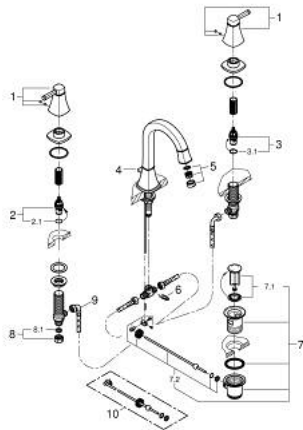

20 619 IG0 **GRANDERA THREE-HOLE BASIN MIXER 1/2"**  
**L-SIZE**

**PRODUCT DESCRIPTION**

- Colour: chrome/gold
- valves hot/cold with ceramic headparts 1/2" - 90°
- GROHE LongLife finish
- GROHE EcoJoy - less water, perfect flow
- maximum flow rate (at 3 bar): 5 l/min
- GROHE AquaGuide adjustable mousseur
- pop-up waste set 1 1/4"
- pressure-proof, flexible connection hoses between spout and side valves
- min. recommended pressure 1.0 bar

20 619 IG0 **GRANDERA THREE-HOLE BASIN MIXER 1/2"**  
**L-SIZE**

**SPARE PARTS**, October 2021 – now

- 1: Handle pair (Spare part-nr. 48325IG0)
- 2: Ceramic headpart, 1/2" (Spare part-nr. 45882000)
- 2.1: O-ring Ø 18.2 x Ø 1.7 (Spare part-nr. 0392400M)
- 3: Ceramic headpart, 1/2" (Spare part-nr. 45883000)
- 3.1: O-ring Ø 18.2 x Ø 1.7 (Spare part-nr. 0392400M)
- 4: Lift rod (Spare part-nr. 48200000)
- 5: Flow straightener (Spare part-nr. 46837G00)
- 6: Fixing clamp (Spare part-nr. 6554100M)
- 7: Waste set 1 1/4" (Spare part-nr. 28910IG0)
- 7.1: Plug (Spare part-nr. 07182G00)
- 7.2: Eccentric rod (Spare part-nr. 07052000)
- 8: Coupling nut 1/2" (Spare part-nr. 1290100M)
- 8.1: Fibre seal dia. Ø 18,5 x Ø 12 x 2 (Spare part-nr. 0138900M)
- 9: Flexible connection hose (Spare part-nr. 45704000)
- 10: Eccentric rod (Spare part-nr. 07341000)\*