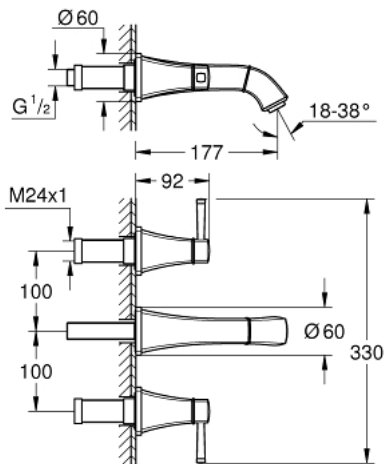

20 622 000 **GRANDERA THREE-HOLE BASIN MIXER 1/2"**
M-SIZE

PRODUCT DESCRIPTION

- Colour: chrome
- wall mounted
- to be used with rough-in set 29 025 002
- without concealed body
- valves hot/cold with ceramic headparts 1/2" - 90°
- GROHE LongLife finish
- GROHE EcoJoy - less water, perfect flow
- maximum flow rate (at 3 bar): 5 l/min
- GROHE AquaGuide adjustable mousseur
- centre distance 200 mm
- projection 177 mm
- min. recommended pressure 1.0 bar

20 622 000 **GRANDERA THREE-HOLE BASIN MIXER 1/2"**
M-SIZE

SPARE PARTS, October 2021 – now

- 1: Handle pair (Spare part-nr. 48325000)
- 2: Flow straightener (Spare part-nr. 46837000)
- 3: Extension for spindle (Spare part-nr. 45988000)