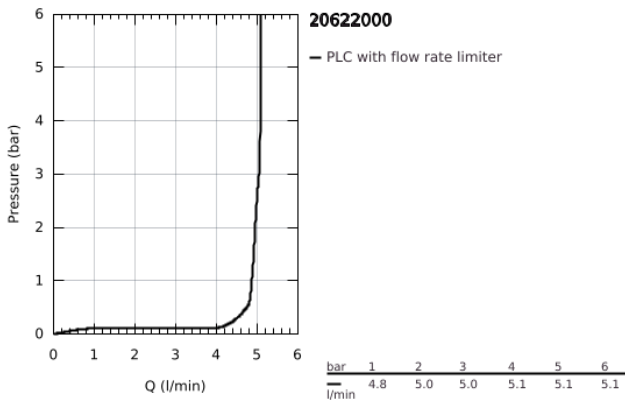

20 622 000 **GRANDERA THREE-HOLE BASIN MIXER 1/2"**
M-SIZE

PRODUCT DESCRIPTION

- Colour: chrome
- wall mounted
- to be used with rough-in set 29 025 002
- without concealed body
- valves hot/cold with ceramic headparts 1/2" - 90°
- GROHE LongLife finish
- GROHE EcoJoy - less water, perfect flow
- maximum flow rate (at 3 bar): 5 l/min
- GROHE AquaGuide adjustable mousseur
- centre distance 200 mm
- projection 177 mm
- min. recommended pressure 1.0 bar

20 622 000 **GRANDERA THREE-HOLE BASIN MIXER 1/2"**
M-SIZE

SPARE PARTS, October 2021 – now

- 1: Handle pair (Spare part-nr. 48325000)
- 2: Flow straightener (Spare part-nr. 46837000)
- 3: Extension for spindle (Spare part-nr. 45988000)