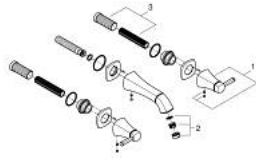

20 622 000 **GRANDERA THREE-HOLE BASIN MIXER 1/2"**
M-SIZE

PRODUCT DESCRIPTION

- Colour: chrome
- wall mounted
- to be used with rough-in set 29 025 002
- without concealed body
- valves hot/cold with ceramic headparts 1/2" - 90°
- GROHE LongLife finish
- GROHE EcoJoy - less water, perfect flow
- maximum flow rate (at 3 bar): 5 l/min
- GROHE AquaGuide adjustable mousseur
- centre distance 200 mm
- projection 177 mm
- min. recommended pressure 1.0 bar

20 622 000 **GRANDERA THREE-HOLE BASIN MIXER 1/2"**
M-SIZE

SPARE PARTS, October 2021 – now

- 1: Handle pair (Spare part-nr. 48325000)
- 2: Flow straightener (Spare part-nr. 46837000)
- 3: Extension for spindle (Spare part-nr. 45988000)