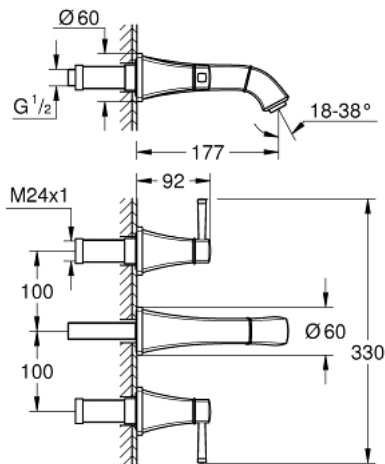

20 622 IG0 **GRANDERA THREE-HOLE BASIN MIXER 1/2"**
M-SIZE

PRODUCT DESCRIPTION

- Colour: chrome/gold
- wall mounted
- to be used with rough-in set 29 025 002
- without concealed body
- valves hot/cold with ceramic headparts 1/2" - 90°
- GROHE LongLife finish
- GROHE EcoJoy - less water, perfect flow
- maximum flow rate (at 3 bar): 5 l/min
- GROHE AquaGuide adjustable mousseur
- centre distance 200 mm
- projection 177 mm
- min. recommended pressure 1.0 bar

20 622 IG0 **GRANDERA THREE-HOLE BASIN MIXER 1/2"**
M-SIZE

SPARE PARTS, October 2021 – now

- 1: Handle pair (Spare part-nr. 48325IG0)
- 2: Flow straightener (Spare part-nr. 46837G00)
- 3: Extension for spindle (Spare part-nr. 45988000)