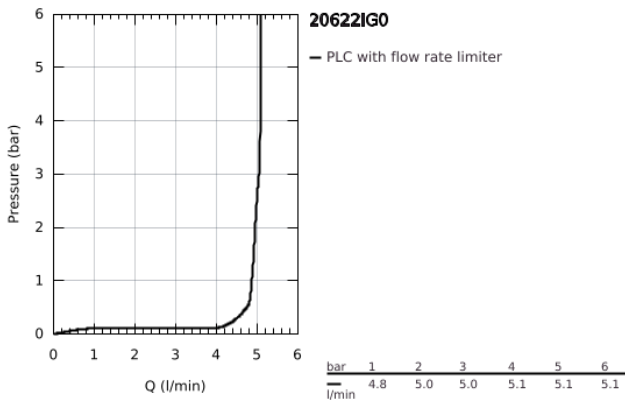

20 622 IG0 **GRANDERA THREE-HOLE BASIN MIXER 1/2"**
M-SIZE

PRODUCT DESCRIPTION

- Colour: chrome/gold
- wall mounted
- to be used with rough-in set 29 025 002
- without concealed body
- valves hot/cold with ceramic headparts 1/2" - 90°
- GROHE LongLife finish
- GROHE EcoJoy - less water, perfect flow
- maximum flow rate (at 3 bar): 5 l/min
- GROHE AquaGuide adjustable mousseur
- centre distance 200 mm
- projection 177 mm
- min. recommended pressure 1.0 bar

20 622 IG0 **GRANDERA THREE-HOLE BASIN MIXER 1/2"**
M-SIZE

SPARE PARTS, October 2021 – now

- 1: Handle pair (Spare part-nr. 48325IG0)
- 2: Flow straightener (Spare part-nr. 46837G00)
- 3: Extension for spindle (Spare part-nr. 45988000)