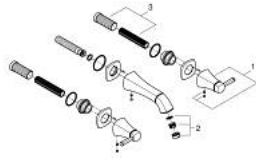

20 622 IG0 **GRANDERA THREE-HOLE BASIN MIXER 1/2"**
M-SIZE

PRODUCT DESCRIPTION

- Colour: chrome/gold
- wall mounted
- to be used with rough-in set 29 025 002
- without concealed body
- valves hot/cold with ceramic headparts 1/2" - 90°
- GROHE LongLife finish
- GROHE EcoJoy - less water, perfect flow
- maximum flow rate (at 3 bar): 5 l/min
- GROHE AquaGuide adjustable mousseur
- centre distance 200 mm
- projection 177 mm
- min. recommended pressure 1.0 bar

20 622 IG0 **GRANDERA THREE-HOLE BASIN MIXER 1/2"**
M-SIZE

SPARE PARTS, October 2021 – now

- 1: Handle pair (Spare part-nr. 48325IG0)
- 2: Flow straightener (Spare part-nr. 46837G00)
- 3: Extension for spindle (Spare part-nr. 45988000)