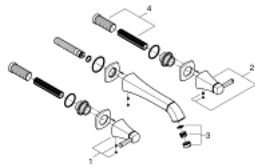

20 623 000 **GRANDERA THREE-HOLE BASIN MIXER 1/2"**
L-SIZE

PRODUCT DESCRIPTION

- Colour: chrome
- wall mounted
- without concealed body
- to be used with rough-in set 29 025 002
- valves hot/cold with ceramic headparts 1/2" - 90°
- GROHE LongLife finish
- GROHE EcoJoy - less water, perfect flow
- maximum flow rate (at 3 bar): 5 l/min
- GROHE AquaGuide adjustable mousseur
- projection 234 mm
- min. recommended pressure 1.0 bar

20 623 000 **GRANDERA THREE-HOLE BASIN MIXER 1/2"**
L-SIZE

SPARE PARTS, October 2021 – now

- 1: Handle pair (Spare part-nr. 48325000)
- 2: Flow straightener (Spare part-nr. 46837000)
- 3: Extension for spindle (Spare part-nr. 45988000)