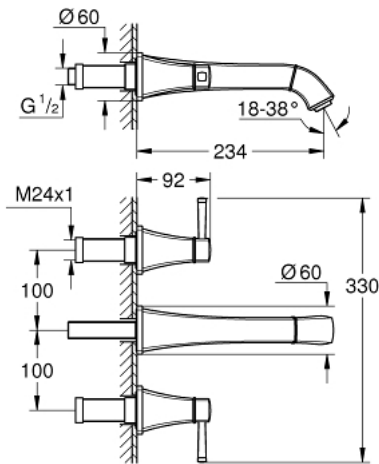

20 623 000 **GRANDERA THREE-HOLE BASIN MIXER 1/2"**
L-SIZE

PRODUCT DESCRIPTION

- Colour: chrome
- wall mounted
- without concealed body
- to be used with rough-in set 29 025 002
- valves hot/cold with ceramic headparts 1/2" - 90°
- GROHE LongLife finish
- GROHE EcoJoy - less water, perfect flow
- maximum flow rate (at 3 bar): 5 l/min
- GROHE AquaGuide adjustable mousseur
- projection 234 mm
- min. recommended pressure 1.0 bar

20 623 000 **GRANDERA THREE-HOLE BASIN MIXER 1/2"**
L-SIZE

SPARE PARTS, October 2021 – now

- 1: Handle pair (Spare part-nr. 48325000)
- 2: Flow straightener (Spare part-nr. 46837000)
- 3: Extension for spindle (Spare part-nr. 45988000)