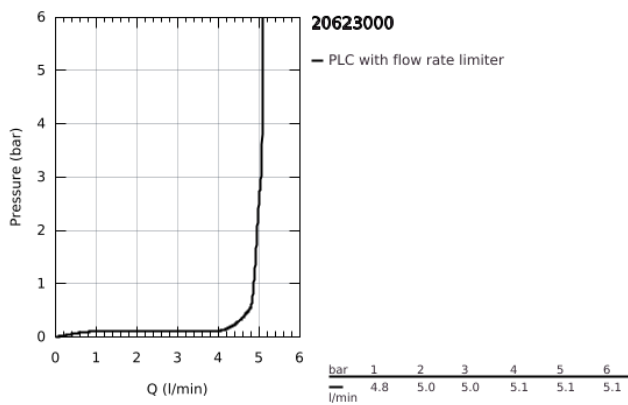

20 623 000 **GRANDERA THREE-HOLE BASIN MIXER 1/2"**
L-SIZE

PRODUCT DESCRIPTION

- Colour: chrome
- wall mounted
- without concealed body
- to be used with rough-in set 29 025 002
- valves hot/cold with ceramic headparts 1/2" - 90°
- GROHE LongLife finish
- GROHE EcoJoy - less water, perfect flow
- maximum flow rate (at 3 bar): 5 l/min
- GROHE AquaGuide adjustable mousseur
- projection 234 mm
- min. recommended pressure 1.0 bar

20 623 000 **GRANDERA THREE-HOLE BASIN MIXER 1/2"**
L-SIZE

SPARE PARTS, October 2021 – now

- 1: Handle pair (Spare part-nr. 48325000)
- 2: Flow straightener (Spare part-nr. 46837000)
- 3: Extension for spindle (Spare part-nr. 45988000)