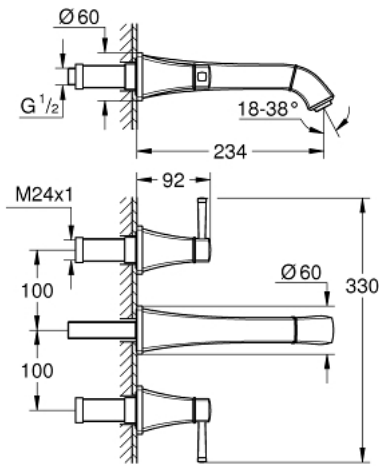

20 623 IG0 **GRANDERA THREE-HOLE BASIN MIXER 1/2"**
L-SIZE

PRODUCT DESCRIPTION

- Colour: chrome/gold
- wall mounted
- without concealed body
- to be used with rough-in set 29 025 002
- valves hot/cold with ceramic headparts 1/2" - 90°
- GROHE LongLife finish
- GROHE EcoJoy - less water, perfect flow
- maximum flow rate (at 3 bar): 5 l/min
- GROHE AquaGuide adjustable mousseur
- projection 234 mm
- min. recommended pressure 1.0 bar

20 623 IG0 **GRANDERA THREE-HOLE BASIN MIXER 1/2"**
L-SIZE

SPARE PARTS, October 2021 – now

- 1: Handle pair (Spare part-nr. 48325IG0)
- 2: Flow straightener (Spare part-nr. 46837G00)
- 3: Extension for spindle (Spare part-nr. 45988000)