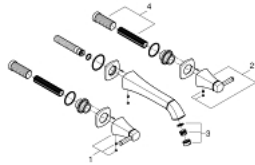

20 623 IG0 **GRANDERA THREE-HOLE BASIN MIXER 1/2"**
L-SIZE

PRODUCT DESCRIPTION

- Colour: chrome/gold
- wall mounted
- without concealed body
- to be used with rough-in set 29 025 002
- valves hot/cold with ceramic headparts 1/2" - 90°
- GROHE LongLife finish
- GROHE EcoJoy - less water, perfect flow
- maximum flow rate (at 3 bar): 5 l/min
- GROHE AquaGuide adjustable mousseur
- projection 234 mm
- min. recommended pressure 1.0 bar

20 623 IG0 **GRANDERA THREE-HOLE BASIN MIXER 1/2"**
L-SIZE

SPARE PARTS, October 2021 – now

- 1: Handle pair (Spare part-nr. 48325IG0)
- 2: Flow straightener (Spare part-nr. 46837G00)
- 3: Extension for spindle (Spare part-nr. 45988000)