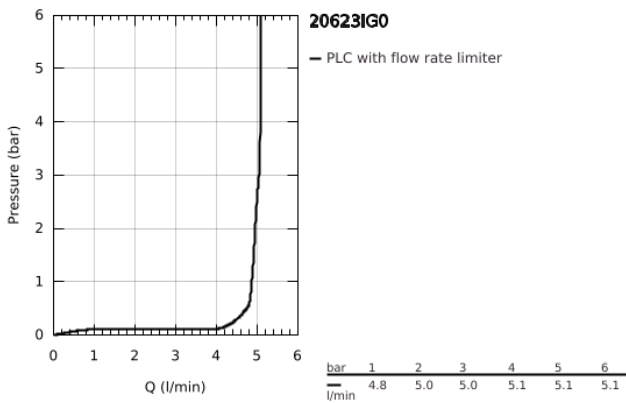

20 623 IG0 **GRANDERA THREE-HOLE BASIN MIXER 1/2"**
L-SIZE

PRODUCT DESCRIPTION

- Colour: chrome/gold
- wall mounted
- without concealed body
- to be used with rough-in set 29 025 002
- valves hot/cold with ceramic headparts 1/2" - 90°
- GROHE LongLife finish
- GROHE EcoJoy - less water, perfect flow
- maximum flow rate (at 3 bar): 5 l/min
- GROHE AquaGuide adjustable mousseur
- projection 234 mm
- min. recommended pressure 1.0 bar

20 623 IG0 **GRANDERA THREE-HOLE BASIN MIXER 1/2"**
L-SIZE

SPARE PARTS, October 2021 – now

- 1: Handle pair (Spare part-nr. 48325IG0)
- 2: Flow straightener (Spare part-nr. 46837G00)
- 3: Extension for spindle (Spare part-nr. 45988000)