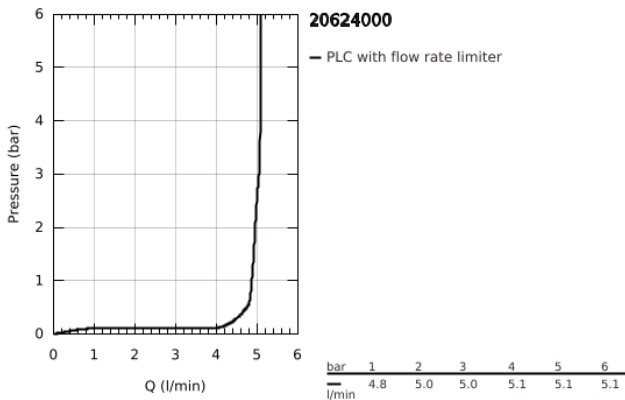

20 624 000 **GRANDERA THREE-HOLE BASIN MIXER 1/2"**
M-SIZE

PRODUCT DESCRIPTION

- Colour: chrome
- valves hot/cold with ceramic headparts 1/2" - 90°
- GROHE LongLife finish
- GROHE EcoJoy - less water, perfect flow
- maximum flow rate (at 3 bar): 5 l/min
- GROHE AquaGuide adjustable mousseur
- pop-up waste set 1 1/4"
- pressure-proof, flexible connection hoses between spout and side valves
- min. recommended pressure 1.0 bar

20 624 000 **GRANDERA THREE-HOLE BASIN MIXER 1/2"**
M-SIZE

SPARE PARTS, October 2021 – now

- 1: Handle pair (Spare part-nr. 48325000)
- 2: Ceramic headpart, 1/2" (Spare part-nr. 45882000)
- 2.1: O-ring \varnothing 18.2 x \varnothing 1.7 (Spare part-nr. 0392400M)
- 3: Ceramic headpart, 1/2" (Spare part-nr. 45883000)
- 3.1: O-ring \varnothing 18.2 x \varnothing 1.7 (Spare part-nr. 0392400M)
- 4: Lift rod (Spare part-nr. 48200000)
- 5: Flow straightener (Spare part-nr. 46837000)
- 6: Fixing clamp (Spare part-nr. 6554100M)
- 7: Waste set 1 1/4" (Spare part-nr. 28910000)
- 7.1: Plug (Spare part-nr. 07182000)
- 7.2: Eccentric rod (Spare part-nr. 07052000)
- 8: Coupling nut 1/2" (Spare part-nr. 1290100M)
- 8.1: Fibre seal dia. \varnothing 18,5 x \varnothing 12 x 2 (Spare part-nr. 0138900M)
- 9: Flexible connection hose (Spare part-nr. 45704000)
- 10: Eccentric rod (Spare part-nr. 07341000)*