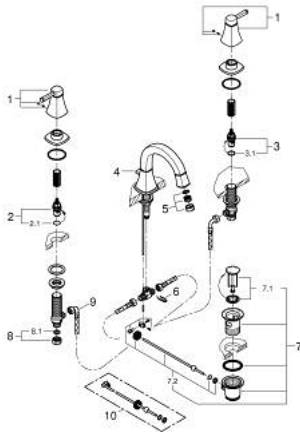

20 624 000 **GRANDERA THREE-HOLE BASIN MIXER 1/2"**
M-SIZE

PRODUCT DESCRIPTION

- Colour: chrome
- valves hot/cold with ceramic headparts 1/2" - 90°
- GROHE LongLife finish
- GROHE EcoJoy - less water, perfect flow
- maximum flow rate (at 3 bar): 5 l/min
- GROHE AquaGuide adjustable mousseur
- pop-up waste set 1 1/4"
- pressure-proof, flexible connection hoses between spout and side valves
- min. recommended pressure 1.0 bar

20 624 000 **GRANDERA THREE-HOLE BASIN MIXER 1/2"**
M-SIZE

SPARE PARTS, October 2021 – now

- 1: Handle pair (Spare part-nr. 48325000)
- 2: Ceramic headpart, 1/2" (Spare part-nr. 45882000)
- 2.1: O-ring \varnothing 18.2 x \varnothing 1.7 (Spare part-nr. 0392400M)
- 3: Ceramic headpart, 1/2" (Spare part-nr. 45883000)
- 3.1: O-ring \varnothing 18.2 x \varnothing 1.7 (Spare part-nr. 0392400M)
- 4: Lift rod (Spare part-nr. 48200000)
- 5: Flow straightener (Spare part-nr. 46837000)
- 6: Fixing clamp (Spare part-nr. 6554100M)
- 7: Waste set 1 1/4" (Spare part-nr. 28910000)
- 7.1: Plug (Spare part-nr. 07182000)
- 7.2: Eccentric rod (Spare part-nr. 07052000)
- 8: Coupling nut 1/2" (Spare part-nr. 1290100M)
- 8.1: Fibre seal dia. \varnothing 18,5 x \varnothing 12 x 2 (Spare part-nr. 0138900M)
- 9: Flexible connection hose (Spare part-nr. 45704000)
- 10: Eccentric rod (Spare part-nr. 07341000)*