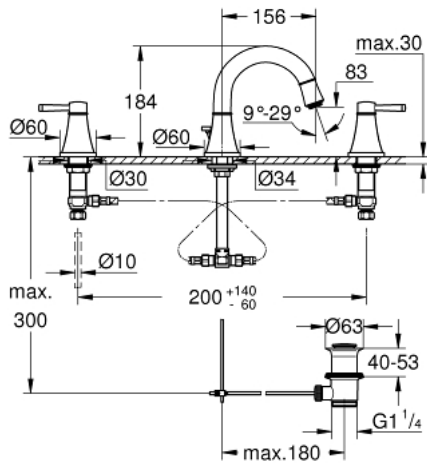

20 624 000 **GRANDERA THREE-HOLE BASIN MIXER 1/2"**
M-SIZE

PRODUCT DESCRIPTION

- Colour: chrome
- valves hot/cold with ceramic headparts 1/2" - 90°
- GROHE LongLife finish
- GROHE EcoJoy - less water, perfect flow
- maximum flow rate (at 3 bar): 5 l/min
- GROHE AquaGuide adjustable mousseur
- pop-up waste set 1 1/4"
- pressure-proof, flexible connection hoses between spout and side valves
- min. recommended pressure 1.0 bar

20 624 000 **GRANDERA THREE-HOLE BASIN MIXER 1/2"**
M-SIZE

SPARE PARTS, October 2021 – now

- 1: Handle pair (Spare part-nr. 48325000)
- 2: Ceramic headpart, 1/2" (Spare part-nr. 45882000)
- 2.1: O-ring \varnothing 18.2 x \varnothing 1.7 (Spare part-nr. 0392400M)
- 3: Ceramic headpart, 1/2" (Spare part-nr. 45883000)
- 3.1: O-ring \varnothing 18.2 x \varnothing 1.7 (Spare part-nr. 0392400M)
- 4: Lift rod (Spare part-nr. 48200000)
- 5: Flow straightener (Spare part-nr. 46837000)
- 6: Fixing clamp (Spare part-nr. 6554100M)
- 7: Waste set 1 1/4" (Spare part-nr. 28910000)
- 7.1: Plug (Spare part-nr. 07182000)
- 7.2: Eccentric rod (Spare part-nr. 07052000)
- 8: Coupling nut 1/2" (Spare part-nr. 1290100M)
- 8.1: Fibre seal dia. \varnothing 18,5 x \varnothing 12 x 2 (Spare part-nr. 0138900M)
- 9: Flexible connection hose (Spare part-nr. 45704000)
- 10: Eccentric rod (Spare part-nr. 07341000)*