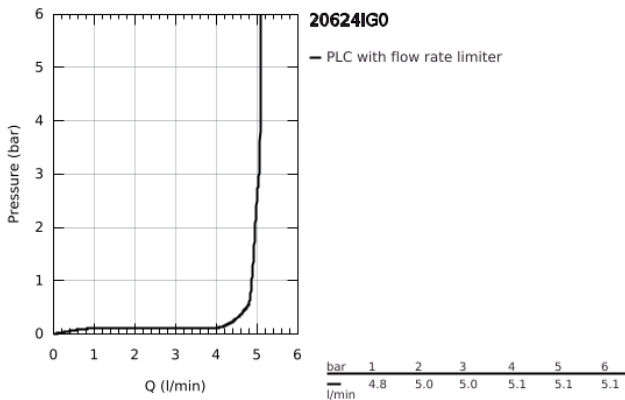

20 624 IG0 **GRANDERA THREE-HOLE BASIN MIXER 1/2"**
M-SIZE

PRODUCT DESCRIPTION

- Colour: chrome/gold
- valves hot/cold with ceramic headparts 1/2" - 90°
- GROHE LongLife finish
- GROHE EcoJoy - less water, perfect flow
- maximum flow rate (at 3 bar): 5 l/min
- GROHE AquaGuide adjustable mousseur
- pop-up waste set 1 1/4"
- pressure-proof, flexible connection hoses between spout and side valves
- min. recommended pressure 1.0 bar

20 624 IG0 **GRANDERA THREE-HOLE BASIN MIXER 1/2"**
M-SIZE

SPARE PARTS, October 2021 – now

- 1: Handle pair (Spare part-nr. 48325IG0)
- 2: Ceramic headpart, 1/2" (Spare part-nr. 45882000)
- 2.1: O-ring Ø 18.2 x Ø 1.7 (Spare part-nr. 0392400M)
- 3: Ceramic headpart, 1/2" (Spare part-nr. 45883000)
- 3.1: O-ring Ø 18.2 x Ø 1.7 (Spare part-nr. 0392400M)
- 4: Lift rod (Spare part-nr. 48200000)
- 5: Flow straightener (Spare part-nr. 46837G00)
- 6: Fixing clamp (Spare part-nr. 6554100M)
- 7: Waste set 1 1/4" (Spare part-nr. 28910IG0)
- 7.1: Plug (Spare part-nr. 07182G00)
- 7.2: Eccentric rod (Spare part-nr. 07052000)
- 8: Coupling nut 1/2" (Spare part-nr. 1290100M)
- 8.1: Fibre seal dia. Ø 18,5 x Ø 12 x 2 (Spare part-nr. 0138900M)
- 9: Flexible connection hose (Spare part-nr. 45704000)
- 10: Eccentric rod (Spare part-nr. 07341000)*