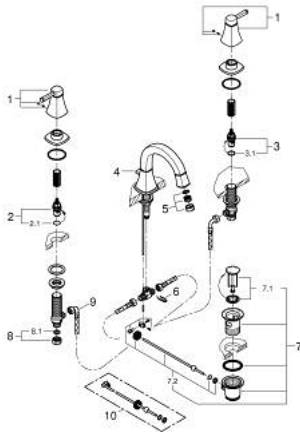

20 624 IG0 **GRANDERA THREE-HOLE BASIN MIXER 1/2"**
M-SIZE

PRODUCT DESCRIPTION

- Colour: chrome/gold
- valves hot/cold with ceramic headparts 1/2" - 90°
- GROHE LongLife finish
- GROHE EcoJoy - less water, perfect flow
- maximum flow rate (at 3 bar): 5 l/min
- GROHE AquaGuide adjustable mousseur
- pop-up waste set 1 1/4"
- pressure-proof, flexible connection hoses between spout and side valves
- min. recommended pressure 1.0 bar

20 624 IG0 **GRANDERA THREE-HOLE BASIN MIXER 1/2"**
M-SIZE

SPARE PARTS, October 2021 – now

- 1: Handle pair (Spare part-nr. 48325IG0)
- 2: Ceramic headpart, 1/2" (Spare part-nr. 45882000)
- 2.1: O-ring Ø 18.2 x Ø 1.7 (Spare part-nr. 0392400M)
- 3: Ceramic headpart, 1/2" (Spare part-nr. 45883000)
- 3.1: O-ring Ø 18.2 x Ø 1.7 (Spare part-nr. 0392400M)
- 4: Lift rod (Spare part-nr. 48200000)
- 5: Flow straightener (Spare part-nr. 46837G00)
- 6: Fixing clamp (Spare part-nr. 6554100M)
- 7: Waste set 1 1/4" (Spare part-nr. 28910IG0)
- 7.1: Plug (Spare part-nr. 07182G00)
- 7.2: Eccentric rod (Spare part-nr. 07052000)
- 8: Coupling nut 1/2" (Spare part-nr. 1290100M)
- 8.1: Fibre seal dia. Ø 18,5 x Ø 12 x 2 (Spare part-nr. 0138900M)
- 9: Flexible connection hose (Spare part-nr. 45704000)
- 10: Eccentric rod (Spare part-nr. 07341000)*