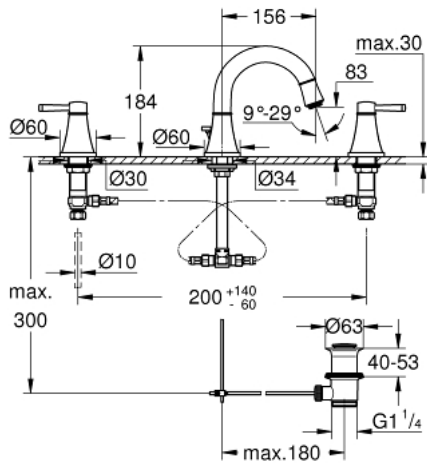

20 624 IG0 **GRANDERA THREE-HOLE BASIN MIXER 1/2"**
M-SIZE

PRODUCT DESCRIPTION

- Colour: chrome/gold
- valves hot/cold with ceramic headparts 1/2" - 90°
- GROHE LongLife finish
- GROHE EcoJoy - less water, perfect flow
- maximum flow rate (at 3 bar): 5 l/min
- GROHE AquaGuide adjustable mousseur
- pop-up waste set 1 1/4"
- pressure-proof, flexible connection hoses between spout and side valves
- min. recommended pressure 1.0 bar

20 624 IG0 **GRANDERA THREE-HOLE BASIN MIXER 1/2"**
M-SIZE

SPARE PARTS, October 2021 – now

- 1: Handle pair (Spare part-nr. 48325IG0)
- 2: Ceramic headpart, 1/2" (Spare part-nr. 45882000)
- 2.1: O-ring Ø 18.2 x Ø 1.7 (Spare part-nr. 0392400M)
- 3: Ceramic headpart, 1/2" (Spare part-nr. 45883000)
- 3.1: O-ring Ø 18.2 x Ø 1.7 (Spare part-nr. 0392400M)
- 4: Lift rod (Spare part-nr. 48200000)
- 5: Flow straightener (Spare part-nr. 46837G00)
- 6: Fixing clamp (Spare part-nr. 6554100M)
- 7: Waste set 1 1/4" (Spare part-nr. 28910IG0)
- 7.1: Plug (Spare part-nr. 07182G00)
- 7.2: Eccentric rod (Spare part-nr. 07052000)
- 8: Coupling nut 1/2" (Spare part-nr. 1290100M)
- 8.1: Fibre seal dia. Ø 18,5 x Ø 12 x 2 (Spare part-nr. 0138900M)
- 9: Flexible connection hose (Spare part-nr. 45704000)
- 10: Eccentric rod (Spare part-nr. 07341000)*