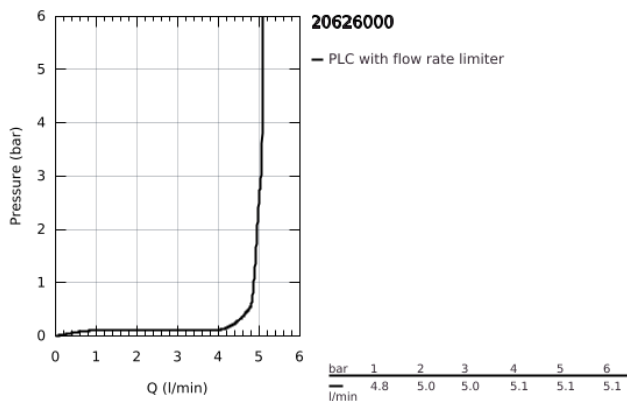

20 626 000 ALLURE BRILLIANT THREE-HOLE BASIN MIXER 1/2" M-SIZE

PRODUCT DESCRIPTION

- Colour: chrome
- ceramic headparts 1/2", 90°
- GROHE LongLife finish
- GROHE EcoJoy - less water, perfect flow
- maximum flow rate (at 3 bar): 5 l/min
- low spout with integrated mousseur
- pop-up waste set 1 1/4"
- pressure-proof, flexible connection hoses between spout and side valves
- min. recommended pressure 1.0 bar

20 626 000 ALLURE BRILLIANT THREE-HOLE BASIN MIXER 1/2" M-SIZE

SPARE PARTS, October 2021 – now

- 1: Handle pair (Spare part-nr. 48320000)
 - 2: Ceramic headpart, 1/2" (Spare part-nr. 45882000)
 - 2.1: O-ring Ø 18.2 x Ø 1.7 (Spare part-nr. 0392400M)
 - 3: Ceramic headpart, 1/2" (Spare part-nr. 45883000)
 - 3.1: O-ring Ø 18.2 x Ø 1.7 (Spare part-nr. 0392400M)
 - 4: Pop-up rod (Spare part-nr. 46787000)
 - 5: Race (Spare part-nr. 46794000)
 - 6: Flow limiter (Spare part-nr. 48160000)
 - 7: Shank fastening assembly (Spare part-nr. 46671000)
 - 8: Compression union 3/8" (Spare part-nr. 12914000)
 - 8.1: Seal (Spare part-nr. 45279000)
 - 9: Waste set 1 1/4" (Spare part-nr. 28910000)
 - 9.1: Plug (Spare part-nr. 07182000)
 - 9.2: Eccentric rod (Spare part-nr. 07052000)
 - 10: Coupling nut 1/2" (Spare part-nr. 1290100M)
 - 10.1: Fibre seal dia. Ø 18,5 x Ø 12 x 2 (Spare part-nr. 0138900M)
 - 11: Flexible connection hose (Spare part-nr. 45704000)
 - 12: Mounting wrench (Spare part-nr. 19017000)*
 - 13: Eccentric rod (Spare part-nr. 07341000)*
 - 14: Coupling nut 1/2" x 14.5 mm (Spare part-nr. 1290200M)*
- * Optional accessories