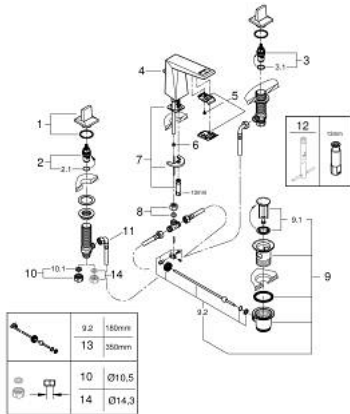

20 626 000 ALLURE BRILLIANT THREE-HOLE BASIN MIXER 1/2" M-SIZE

PRODUCT DESCRIPTION

- Colour: chrome
- ceramic headparts 1/2", 90°
- GROHE LongLife finish
- GROHE EcoJoy - less water, perfect flow
- maximum flow rate (at 3 bar): 5 l/min
- low spout with integrated mousseur
- pop-up waste set 1 1/4"
- pressure-proof, flexible connection hoses between spout and side valves
- min. recommended pressure 1.0 bar

20 626 000 ALLURE BRILLIANT THREE-HOLE BASIN MIXER 1/2" M-SIZE

SPARE PARTS, October 2021 – now

- 1: Handle pair (Spare part-nr. 48320000)
 - 2: Ceramic headpart, 1/2" (Spare part-nr. 45882000)
 - 2.1: O-ring Ø 18.2 x Ø 1.7 (Spare part-nr. 0392400M)
 - 3: Ceramic headpart, 1/2" (Spare part-nr. 45883000)
 - 3.1: O-ring Ø 18.2 x Ø 1.7 (Spare part-nr. 0392400M)
 - 4: Pop-up rod (Spare part-nr. 46787000)
 - 5: Race (Spare part-nr. 46794000)
 - 6: Flow limiter (Spare part-nr. 48160000)
 - 7: Shank fastening assembly (Spare part-nr. 46671000)
 - 8: Compression union 3/8" (Spare part-nr. 12914000)
 - 8.1: Seal (Spare part-nr. 45279000)
 - 9: Waste set 1 1/4" (Spare part-nr. 28910000)
 - 9.1: Plug (Spare part-nr. 07182000)
 - 9.2: Eccentric rod (Spare part-nr. 07052000)
 - 10: Coupling nut 1/2" (Spare part-nr. 1290100M)
 - 10.1: Fibre seal dia. Ø 18,5 x Ø 12 x 2 (Spare part-nr. 0138900M)
 - 11: Flexible connection hose (Spare part-nr. 45704000)
 - 12: Mounting wrench (Spare part-nr. 19017000)*
 - 13: Eccentric rod (Spare part-nr. 07341000)*
 - 14: Coupling nut 1/2" x 14.5 mm (Spare part-nr. 1290200M)*
- * Optional accessories