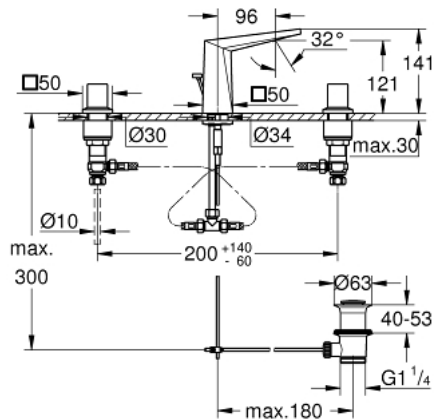

20 626 000 ALLURE BRILLIANT THREE-HOLE BASIN MIXER 1/2" M-SIZE

PRODUCT DESCRIPTION

- Colour: chrome
- ceramic headparts 1/2", 90°
- GROHE LongLife finish
- GROHE EcoJoy - less water, perfect flow
- maximum flow rate (at 3 bar): 5 l/min
- low spout with integrated mousseur
- pop-up waste set 1 1/4"
- pressure-proof, flexible connection hoses between spout and side valves
- min. recommended pressure 1.0 bar

20 626 000 ALLURE BRILLIANT THREE-HOLE BASIN MIXER 1/2" M-SIZE

SPARE PARTS, October 2021 – now

- 1: Handle pair (Spare part-nr. 48320000)
 - 2: Ceramic headpart, 1/2" (Spare part-nr. 45882000)
 - 2.1: O-ring Ø 18.2 x Ø 1.7 (Spare part-nr. 0392400M)
 - 3: Ceramic headpart, 1/2" (Spare part-nr. 45883000)
 - 3.1: O-ring Ø 18.2 x Ø 1.7 (Spare part-nr. 0392400M)
 - 4: Pop-up rod (Spare part-nr. 46787000)
 - 5: Race (Spare part-nr. 46794000)
 - 6: Flow limiter (Spare part-nr. 48160000)
 - 7: Shank fastening assembly (Spare part-nr. 46671000)
 - 8: Compression union 3/8" (Spare part-nr. 12914000)
 - 8.1: Seal (Spare part-nr. 45279000)
 - 9: Waste set 1 1/4" (Spare part-nr. 28910000)
 - 9.1: Plug (Spare part-nr. 07182000)
 - 9.2: Eccentric rod (Spare part-nr. 07052000)
 - 10: Coupling nut 1/2" (Spare part-nr. 1290100M)
 - 10.1: Fibre seal dia. Ø 18,5 x Ø 12 x 2 (Spare part-nr. 0138900M)
 - 11: Flexible connection hose (Spare part-nr. 45704000)
 - 12: Mounting wrench (Spare part-nr. 19017000)*
 - 13: Eccentric rod (Spare part-nr. 07341000)*
 - 14: Coupling nut 1/2" x 14.5 mm (Spare part-nr. 1290200M)*
- * Optional accessories