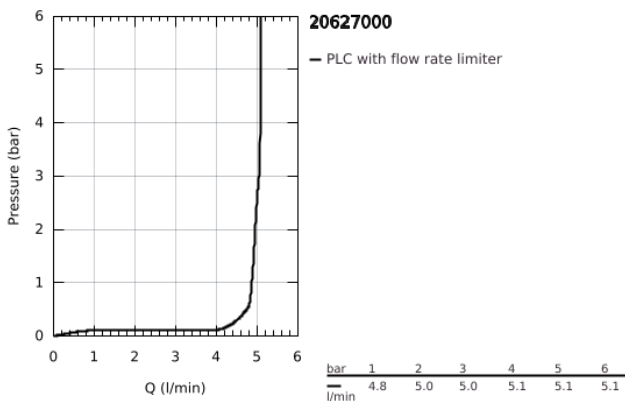

20 627 000 **ALLURE BRILLIANT THREE-HOLE BASIN MIXER 1/2"**
L-SIZE

PRODUCT DESCRIPTION

- Colour: chrome
- ceramic headparts 1/2", 90°
- GROHE LongLife finish
- GROHE EcoJoy - less water, perfect flow
- maximum flow rate (at 3 bar): 5 l/min
- spout with integrated mousseur
- pop-up waste set 1 1/4"
- pressure-proof, flexible connection hoses between spout and side valves
- min. recommended pressure 1.0 bar

20 627 000 ALLURE BRILLIANT THREE-HOLE BASIN MIXER 1/2" L-SIZE

SPARE PARTS, October 2021 – now

- 1: Handle pair (Spare part-nr. 48320000)
- 2: Ceramic headpart, 1/2" (Spare part-nr. 45882000)
- 2.1: O-ring Ø 18.2 x Ø 1.7 (Spare part-nr. 0392400M)
- 3: Ceramic headpart, 1/2" (Spare part-nr. 45883000)
- 3.1: O-ring Ø 18.2 x Ø 1.7 (Spare part-nr. 0392400M)
- 4: Pop-up rod (Spare part-nr. 46787000)
- 5: Race (Spare part-nr. 46794000)
- 6: Shank fastening assembly (Spare part-nr. 46671000)
- 7: Compression union 3/8" (Spare part-nr. 12914000)
- 7.1: Seal (Spare part-nr. 45279000)
- 8: Coupling nut 1/2" (Spare part-nr. 1290100M)
- 8.1: Fibre seal dia. Ø 18,5 x Ø 12 x 2 (Spare part-nr. 0138900M)
- 9: Waste set 1 1/4" (Spare part-nr. 28910000)
- 9.1: Plug (Spare part-nr. 07182000)
- 9.2: Eccentric rod (Spare part-nr. 07052000)
- 10: Flexible connection hose (Spare part-nr. 45704000)
- 11: Mounting wrench (Spare part-nr. 19017000)*
- 12: Eccentric rod (Spare part-nr. 07341000)*
- 13: Coupling nut 1/2" x 14.5 mm (Spare part-nr. 1290200M)*