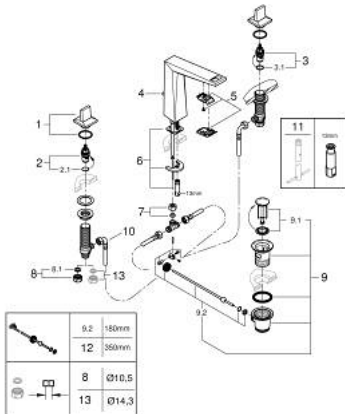

20 627 000 **ALLURE BRILLIANT THREE-HOLE BASIN MIXER 1/2"**
L-SIZE

PRODUCT DESCRIPTION

- Colour: chrome
- ceramic headparts 1/2", 90°
- GROHE LongLife finish
- GROHE EcoJoy - less water, perfect flow
- maximum flow rate (at 3 bar): 5 l/min
- spout with integrated mousseur
- pop-up waste set 1 1/4"
- pressure-proof, flexible connection hoses between spout and side valves
- min. recommended pressure 1.0 bar

20 627 000 ALLURE BRILLIANT THREE-HOLE BASIN MIXER 1/2" L-SIZE

SPARE PARTS, October 2021 – now

- 1: Handle pair (Spare part-nr. 48320000)
- 2: Ceramic headpart, 1/2" (Spare part-nr. 45882000)
- 2.1: O-ring Ø 18.2 x Ø 1.7 (Spare part-nr. 0392400M)
- 3: Ceramic headpart, 1/2" (Spare part-nr. 45883000)
- 3.1: O-ring Ø 18.2 x Ø 1.7 (Spare part-nr. 0392400M)
- 4: Pop-up rod (Spare part-nr. 46787000)
- 5: Race (Spare part-nr. 46794000)
- 6: Shank fastening assembly (Spare part-nr. 46671000)
- 7: Compression union 3/8" (Spare part-nr. 12914000)
- 7.1: Seal (Spare part-nr. 45279000)
- 8: Coupling nut 1/2" (Spare part-nr. 1290100M)
- 8.1: Fibre seal dia. Ø 18,5 x Ø 12 x 2 (Spare part-nr. 0138900M)
- 9: Waste set 1 1/4" (Spare part-nr. 28910000)
- 9.1: Plug (Spare part-nr. 07182000)
- 9.2: Eccentric rod (Spare part-nr. 07052000)
- 10: Flexible connection hose (Spare part-nr. 45704000)
- 11: Mounting wrench (Spare part-nr. 19017000)*
- 12: Eccentric rod (Spare part-nr. 07341000)*
- 13: Coupling nut 1/2" x 14.5 mm (Spare part-nr. 1290200M)*