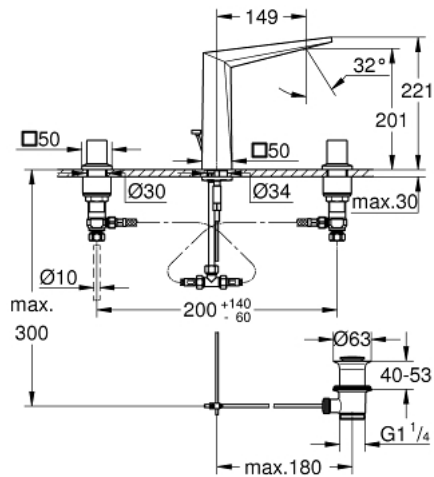

20 627 000 **ALLURE BRILLIANT THREE-HOLE BASIN MIXER 1/2"**
L-SIZE

PRODUCT DESCRIPTION

- Colour: chrome
- ceramic headparts 1/2", 90°
- GROHE LongLife finish
- GROHE EcoJoy - less water, perfect flow
- maximum flow rate (at 3 bar): 5 l/min
- spout with integrated mousseur
- pop-up waste set 1 1/4"
- pressure-proof, flexible connection hoses between spout and side valves
- min. recommended pressure 1.0 bar

20 627 000 ALLURE BRILLIANT THREE-HOLE BASIN MIXER 1/2" L-SIZE

SPARE PARTS, October 2021 – now

- 1: Handle pair (Spare part-nr. 48320000)
- 2: Ceramic headpart, 1/2" (Spare part-nr. 45882000)
- 2.1: O-ring Ø 18.2 x Ø 1.7 (Spare part-nr. 0392400M)
- 3: Ceramic headpart, 1/2" (Spare part-nr. 45883000)
- 3.1: O-ring Ø 18.2 x Ø 1.7 (Spare part-nr. 0392400M)
- 4: Pop-up rod (Spare part-nr. 46787000)
- 5: Race (Spare part-nr. 46794000)
- 6: Shank fastening assembly (Spare part-nr. 46671000)
- 7: Compression union 3/8" (Spare part-nr. 12914000)
- 7.1: Seal (Spare part-nr. 45279000)
- 8: Coupling nut 1/2" (Spare part-nr. 1290100M)
- 8.1: Fibre seal dia. Ø 18,5 x Ø 12 x 2 (Spare part-nr. 0138900M)
- 9: Waste set 1 1/4" (Spare part-nr. 28910000)
- 9.1: Plug (Spare part-nr. 07182000)
- 9.2: Eccentric rod (Spare part-nr. 07052000)
- 10: Flexible connection hose (Spare part-nr. 45704000)
- 11: Mounting wrench (Spare part-nr. 19017000)*
- 12: Eccentric rod (Spare part-nr. 07341000)*
- 13: Coupling nut 1/2" x 14.5 mm (Spare part-nr. 1290200M)*