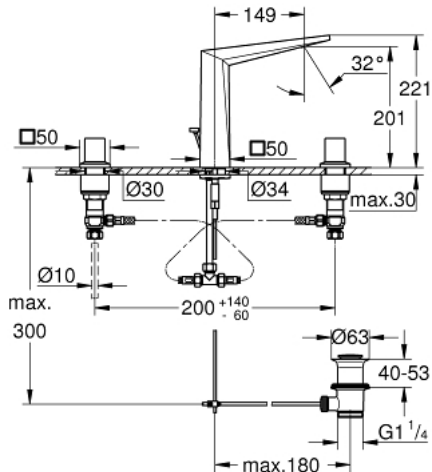

20 627 AL0 **ALLURE BRILLIANT THREE-HOLE BASIN MIXER 1/2"**
L-SIZE

PRODUCT DESCRIPTION

- Colour: brushed hard graphite
- ceramic headparts 1/2", 90°
- GROHE LongLife finish
- GROHE EcoJoy - less water, perfect flow
- maximum flow rate (at 3 bar): 5 l/min
- spout with integrated mousseur
- pop-up waste set 1 1/4"
- pressure-proof, flexible connection hoses between spout and side valves
- min. recommended pressure 1.0 bar

20 627 AL0 ALLURE BRILLIANT THREE-HOLE BASIN MIXER 1/2" L-SIZE

SPARE PARTS, October 2021 – now

- 1: Handle pair (Spare part-nr. 48320AL0)
- 2: Ceramic headpart, 1/2" (Spare part-nr. 45882000)
- 2.1: O-ring Ø 18.2 x Ø 1.7 (Spare part-nr. 0392400M)
- 3: Ceramic headpart, 1/2" (Spare part-nr. 45883000)
- 3.1: O-ring Ø 18.2 x Ø 1.7 (Spare part-nr. 0392400M)
- 4: Pop-up rod (Spare part-nr. 46787AL0)
- 5: Race (Spare part-nr. 46794AL0)
- 6: Shank fastening assembly (Spare part-nr. 46671000)
- 7: Compression union 3/8" (Spare part-nr. 12914000)
- 7.1: Seal (Spare part-nr. 45279000)
- 8: Coupling nut 1/2" (Spare part-nr. 1290100M)
- 8.1: Fibre seal dia. Ø 18,5 x Ø 12 x 2 (Spare part-nr. 0138900M)
- 9: Waste set 1 1/4" (Spare part-nr. 28910AL0)
- 9.1: Plug (Spare part-nr. 07182AL0)
- 9.2: Eccentric rod (Spare part-nr. 07052000)
- 10: Flexible connection hose (Spare part-nr. 45704000)
- 11: Mounting wrench (Spare part-nr. 19017000)*
- 12: Eccentric rod (Spare part-nr. 07341000)*
- 13: Coupling nut 1/2" x 14.5 mm (Spare part-nr. 1290200M)*