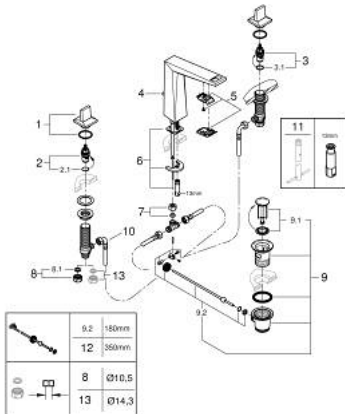

20 627 AL0 **ALLURE BRILLIANT THREE-HOLE BASIN MIXER 1/2"**
L-SIZE

PRODUCT DESCRIPTION

- Colour: brushed hard graphite
- ceramic headparts 1/2", 90°
- GROHE LongLife finish
- GROHE EcoJoy - less water, perfect flow
- maximum flow rate (at 3 bar): 5 l/min
- spout with integrated mousseur
- pop-up waste set 1 1/4"
- pressure-proof, flexible connection hoses between spout and side valves
- min. recommended pressure 1.0 bar

20 627 AL0 ALLURE BRILLIANT THREE-HOLE BASIN MIXER 1/2" L-SIZE

SPARE PARTS, October 2021 – now

- 1: Handle pair (Spare part-nr. 48320AL0)
- 2: Ceramic headpart, 1/2" (Spare part-nr. 45882000)
- 2.1: O-ring Ø 18.2 x Ø 1.7 (Spare part-nr. 0392400M)
- 3: Ceramic headpart, 1/2" (Spare part-nr. 45883000)
- 3.1: O-ring Ø 18.2 x Ø 1.7 (Spare part-nr. 0392400M)
- 4: Pop-up rod (Spare part-nr. 46787AL0)
- 5: Race (Spare part-nr. 46794AL0)
- 6: Shank fastening assembly (Spare part-nr. 46671000)
- 7: Compression union 3/8" (Spare part-nr. 12914000)
- 7.1: Seal (Spare part-nr. 45279000)
- 8: Coupling nut 1/2" (Spare part-nr. 1290100M)
- 8.1: Fibre seal dia. Ø 18,5 x Ø 12 x 2 (Spare part-nr. 0138900M)
- 9: Waste set 1 1/4" (Spare part-nr. 28910AL0)
- 9.1: Plug (Spare part-nr. 07182AL0)
- 9.2: Eccentric rod (Spare part-nr. 07052000)
- 10: Flexible connection hose (Spare part-nr. 45704000)
- 11: Mounting wrench (Spare part-nr. 19017000)*
- 12: Eccentric rod (Spare part-nr. 07341000)*
- 13: Coupling nut 1/2" x 14.5 mm (Spare part-nr. 1290200M)*