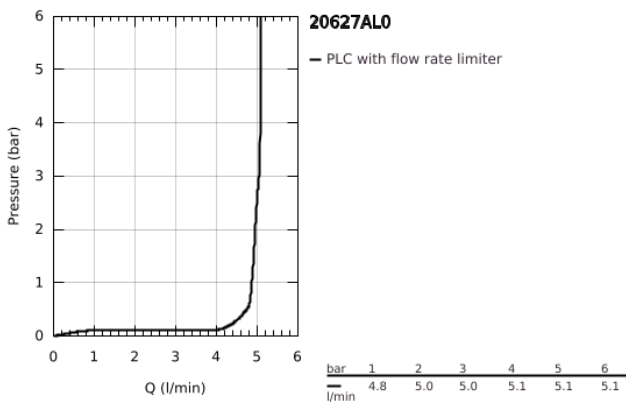

20 627 AL0 **ALLURE BRILLIANT THREE-HOLE BASIN MIXER 1/2"**
L-SIZE

PRODUCT DESCRIPTION

- Colour: brushed hard graphite
- ceramic headparts 1/2", 90°
- GROHE LongLife finish
- GROHE EcoJoy - less water, perfect flow
- maximum flow rate (at 3 bar): 5 l/min
- spout with integrated mousseur
- pop-up waste set 1 1/4"
- pressure-proof, flexible connection hoses between spout and side valves
- min. recommended pressure 1.0 bar

20 627 AL0 ALLURE BRILLIANT THREE-HOLE BASIN MIXER 1/2" L-SIZE

SPARE PARTS, October 2021 – now

- 1: Handle pair (Spare part-nr. 48320AL0)
- 2: Ceramic headpart, 1/2" (Spare part-nr. 45882000)
- 2.1: O-ring Ø 18.2 x Ø 1.7 (Spare part-nr. 0392400M)
- 3: Ceramic headpart, 1/2" (Spare part-nr. 45883000)
- 3.1: O-ring Ø 18.2 x Ø 1.7 (Spare part-nr. 0392400M)
- 4: Pop-up rod (Spare part-nr. 46787AL0)
- 5: Race (Spare part-nr. 46794AL0)
- 6: Shank fastening assembly (Spare part-nr. 46671000)
- 7: Compression union 3/8" (Spare part-nr. 12914000)
- 7.1: Seal (Spare part-nr. 45279000)
- 8: Coupling nut 1/2" (Spare part-nr. 1290100M)
- 8.1: Fibre seal dia. Ø 18,5 x Ø 12 x 2 (Spare part-nr. 0138900M)
- 9: Waste set 1 1/4" (Spare part-nr. 28910AL0)
- 9.1: Plug (Spare part-nr. 07182AL0)
- 9.2: Eccentric rod (Spare part-nr. 07052000)
- 10: Flexible connection hose (Spare part-nr. 45704000)
- 11: Mounting wrench (Spare part-nr. 19017000)*
- 12: Eccentric rod (Spare part-nr. 07341000)*
- 13: Coupling nut 1/2" x 14.5 mm (Spare part-nr. 1290200M)*