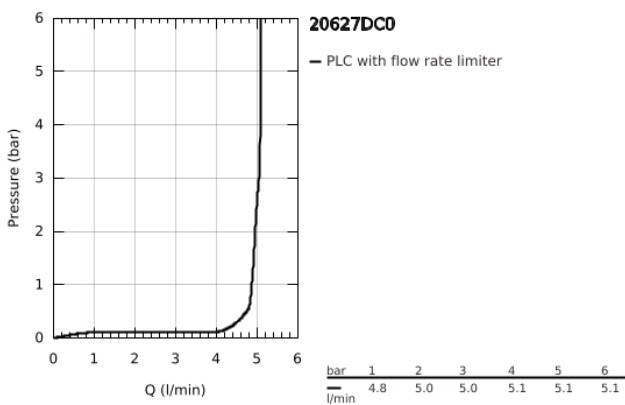

20 627 DC0 **ALLURE BRILLIANT THREE-HOLE BASIN MIXER 1/2"**
L-SIZE

PRODUCT DESCRIPTION

- Colour: Supersteel
- ceramic headparts 1/2", 90°
- GROHE LongLife finish
- GROHE EcoJoy - less water, perfect flow
- maximum flow rate (at 3 bar): 5 l/min
- spout with integrated mousseur
- pop-up waste set 1 1/4"
- pressure-proof, flexible connection hoses between spout and side valves
- min. recommended pressure 1.0 bar

20 627 DC0 ALLURE BRILLIANT THREE-HOLE BASIN MIXER 1/2" L-SIZE

SPARE PARTS, October 2021 – now

- 1: Handle pair (Spare part-nr. 48320DC0)
- 2: Ceramic headpart, 1/2" (Spare part-nr. 45882000)
- 2.1: O-ring Ø 18.2 x Ø 1.7 (Spare part-nr. 0392400M)
- 3: Ceramic headpart, 1/2" (Spare part-nr. 45883000)
- 3.1: O-ring Ø 18.2 x Ø 1.7 (Spare part-nr. 0392400M)
- 4: Pop-up rod (Spare part-nr. 46787DC0)
- 5: Race (Spare part-nr. 46794DC0)
- 6: Shank fastening assembly (Spare part-nr. 46671000)
- 7: Compression union 3/8" (Spare part-nr. 12914000)
- 7.1: Seal (Spare part-nr. 45279000)
- 8: Coupling nut 1/2" (Spare part-nr. 1290100M)
- 8.1: Fibre seal dia. Ø 18,5 x Ø 12 x 2 (Spare part-nr. 0138900M)
- 9: Waste set 1 1/4" (Spare part-nr. 28910DC0)
- 9.1: Plug (Spare part-nr. 07182DC0)
- 9.2: Eccentric rod (Spare part-nr. 07052000)
- 10: Flexible connection hose (Spare part-nr. 45704000)
- 11: Mounting wrench (Spare part-nr. 19017000)*
- 12: Eccentric rod (Spare part-nr. 07341000)*
- 13: Coupling nut 1/2" x 14.5 mm (Spare part-nr. 1290200M)*