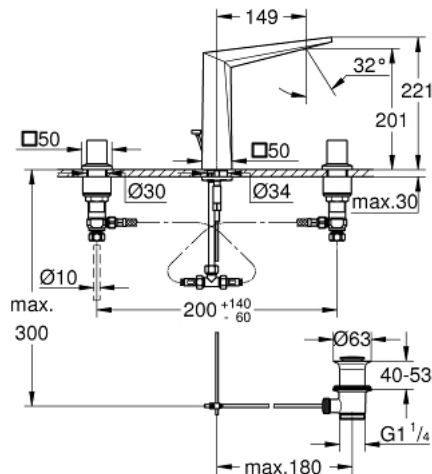

20 627 DC0 **ALLURE BRILLIANT THREE-HOLE BASIN MIXER 1/2"**
L-SIZE

PRODUCT DESCRIPTION

- Colour: Supersteel
- ceramic headparts 1/2", 90°
- GROHE LongLife finish
- GROHE EcoJoy - less water, perfect flow
- maximum flow rate (at 3 bar): 5 l/min
- spout with integrated mousseur
- pop-up waste set 1 1/4"
- pressure-proof, flexible connection hoses between spout and side valves
- min. recommended pressure 1.0 bar

20 627 DC0 ALLURE BRILLIANT THREE-HOLE BASIN MIXER 1/2" L-SIZE

SPARE PARTS, October 2021 – now

- 1: Handle pair (Spare part-nr. 48320DC0)
- 2: Ceramic headpart, 1/2" (Spare part-nr. 45882000)
- 2.1: O-ring Ø 18.2 x Ø 1.7 (Spare part-nr. 0392400M)
- 3: Ceramic headpart, 1/2" (Spare part-nr. 45883000)
- 3.1: O-ring Ø 18.2 x Ø 1.7 (Spare part-nr. 0392400M)
- 4: Pop-up rod (Spare part-nr. 46787DC0)
- 5: Race (Spare part-nr. 46794DC0)
- 6: Shank fastening assembly (Spare part-nr. 46671000)
- 7: Compression union 3/8" (Spare part-nr. 12914000)
- 7.1: Seal (Spare part-nr. 45279000)
- 8: Coupling nut 1/2" (Spare part-nr. 1290100M)
- 8.1: Fibre seal dia. Ø 18,5 x Ø 12 x 2 (Spare part-nr. 0138900M)
- 9: Waste set 1 1/4" (Spare part-nr. 28910DC0)
- 9.1: Plug (Spare part-nr. 07182DC0)
- 9.2: Eccentric rod (Spare part-nr. 07052000)
- 10: Flexible connection hose (Spare part-nr. 45704000)
- 11: Mounting wrench (Spare part-nr. 19017000)*
- 12: Eccentric rod (Spare part-nr. 07341000)*
- 13: Coupling nut 1/2" x 14.5 mm (Spare part-nr. 1290200M)*