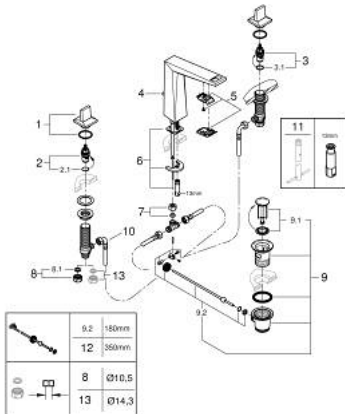

20 627 DC0 **ALLURE BRILLIANT THREE-HOLE BASIN MIXER 1/2"**
L-SIZE

PRODUCT DESCRIPTION

- Colour: Supersteel
- ceramic headparts 1/2", 90°
- GROHE LongLife finish
- GROHE EcoJoy - less water, perfect flow
- maximum flow rate (at 3 bar): 5 l/min
- spout with integrated mousseur
- pop-up waste set 1 1/4"
- pressure-proof, flexible connection hoses between spout and side valves
- min. recommended pressure 1.0 bar

20 627 DC0 ALLURE BRILLIANT THREE-HOLE BASIN MIXER 1/2" L-SIZE

SPARE PARTS, October 2021 – now

- 1: Handle pair (Spare part-nr. 48320DC0)
- 2: Ceramic headpart, 1/2" (Spare part-nr. 45882000)
- 2.1: O-ring Ø 18.2 x Ø 1.7 (Spare part-nr. 0392400M)
- 3: Ceramic headpart, 1/2" (Spare part-nr. 45883000)
- 3.1: O-ring Ø 18.2 x Ø 1.7 (Spare part-nr. 0392400M)
- 4: Pop-up rod (Spare part-nr. 46787DC0)
- 5: Race (Spare part-nr. 46794DC0)
- 6: Shank fastening assembly (Spare part-nr. 46671000)
- 7: Compression union 3/8" (Spare part-nr. 12914000)
- 7.1: Seal (Spare part-nr. 45279000)
- 8: Coupling nut 1/2" (Spare part-nr. 1290100M)
- 8.1: Fibre seal dia. Ø 18,5 x Ø 12 x 2 (Spare part-nr. 0138900M)
- 9: Waste set 1 1/4" (Spare part-nr. 28910DC0)
- 9.1: Plug (Spare part-nr. 07182DC0)
- 9.2: Eccentric rod (Spare part-nr. 07052000)
- 10: Flexible connection hose (Spare part-nr. 45704000)
- 11: Mounting wrench (Spare part-nr. 19017000)*
- 12: Eccentric rod (Spare part-nr. 07341000)*
- 13: Coupling nut 1/2" x 14.5 mm (Spare part-nr. 1290200M)*