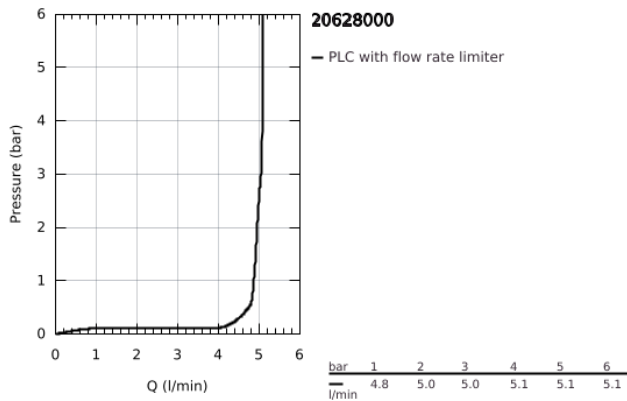

20 628 000 ALLURE BRILLIANT THREE-HOLE BASIN MIXER 1/2" M-SIZE

PRODUCT DESCRIPTION

- Colour: chrome
- wall mounted
- without concealed body
- to be used with rough-in set 29 025 002
- valves hot/cold with ceramic headparts 1/2" - 90°
- GROHE LongLife finish
- GROHE EcoJoy - less water, perfect flow
- maximum flow rate (at 3 bar): 5 l/min
- spout with integrated mousseur
- centre distance 200 mm
- projection 161 mm
- min. recommended pressure 1.0 bar

20 628 000 **ALLURE BRILLIANT THREE-HOLE BASIN MIXER 1/2"**
M-SIZE

SPARE PARTS, October 2021 – now

- 1: Handle pair (Spare part-nr. 48326000)
- 2: Extension for spindle (Spare part-nr. 45988000)
- 3: Race (Spare part-nr. 46794000)