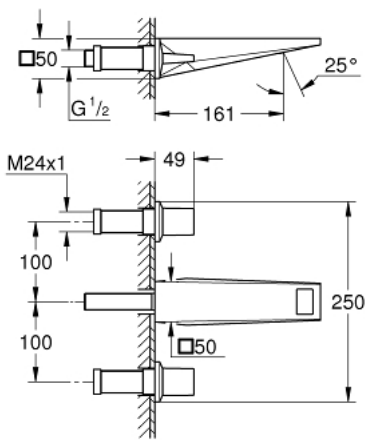

20 628 000 ALLURE BRILLIANT THREE-HOLE BASIN MIXER 1/2" M-SIZE

PRODUCT DESCRIPTION

- Colour: chrome
- wall mounted
- without concealed body
- to be used with rough-in set 29 025 002
- valves hot/cold with ceramic headparts 1/2" - 90°
- GROHE LongLife finish
- GROHE EcoJoy - less water, perfect flow
- maximum flow rate (at 3 bar): 5 l/min
- spout with integrated mousseur
- centre distance 200 mm
- projection 161 mm
- min. recommended pressure 1.0 bar

20 628 000 **ALLURE BRILLIANT THREE-HOLE BASIN MIXER 1/2"**
M-SIZE

SPARE PARTS, October 2021 – now

- 1: Handle pair (Spare part-nr. 48326000)
- 2: Extension for spindle (Spare part-nr. 45988000)
- 3: Race (Spare part-nr. 46794000)