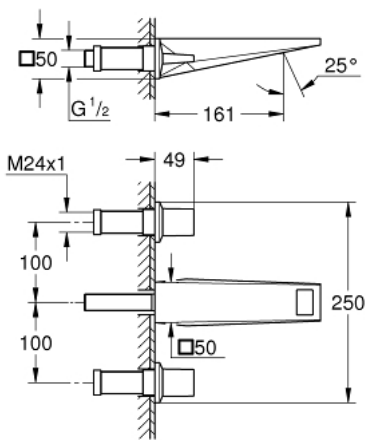

20 628 AL0 ALLURE BRILLIANT THREE-HOLE BASIN MIXER 1/2" M-SIZE

PRODUCT DESCRIPTION

- Colour: brushed hard graphite
- wall mounted
- without concealed body
- to be used with rough-in set 29 025 002
- valves hot/cold with ceramic headparts 1/2" - 90°
- GROHE LongLife finish
- GROHE EcoJoy - less water, perfect flow
- maximum flow rate (at 3 bar): 5 l/min
- spout with integrated mousseur
- centre distance 200 mm
- projection 161 mm
- min. recommended pressure 1.0 bar

20 628 AL0 **ALLURE BRILLIANT THREE-HOLE BASIN MIXER 1/2"**
M-SIZE

SPARE PARTS, October 2021 – now

- 1: Handle pair (Spare part-nr. 48326AL0)
- 2: Extension for spindle (Spare part-nr. 45988000)
- 3: Race (Spare part-nr. 46794AL0)