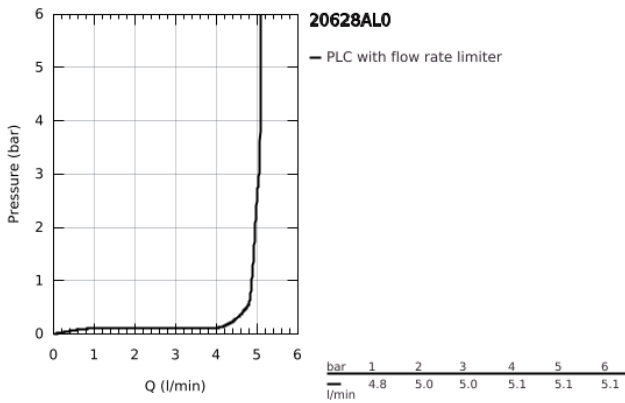

20 628 AL0 ALLURE BRILLIANT THREE-HOLE BASIN MIXER 1/2" M-SIZE

PRODUCT DESCRIPTION

- Colour: brushed hard graphite
- wall mounted
- without concealed body
- to be used with rough-in set 29 025 002
- valves hot/cold with ceramic headparts 1/2" - 90°
- GROHE LongLife finish
- GROHE EcoJoy - less water, perfect flow
- maximum flow rate (at 3 bar): 5 l/min
- spout with integrated mousseur
- centre distance 200 mm
- projection 161 mm
- min. recommended pressure 1.0 bar

20 628 AL0 **ALLURE BRILLIANT THREE-HOLE BASIN MIXER 1/2"**
M-SIZE

SPARE PARTS, October 2021 – now

- 1: Handle pair (Spare part-nr. 48326AL0)
- 2: Extension for spindle (Spare part-nr. 45988000)
- 3: Race (Spare part-nr. 46794AL0)