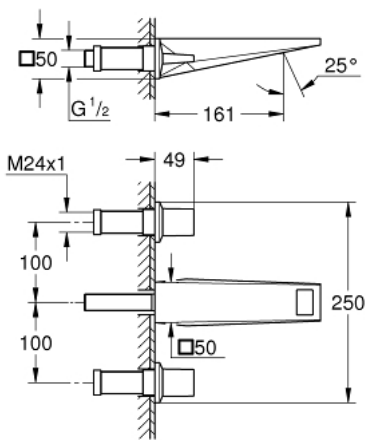

20 628 DC0 ALLURE BRILLIANT THREE-HOLE BASIN MIXER 1/2" M-SIZE

PRODUCT DESCRIPTION

- Colour: Supersteel
- wall mounted
- without concealed body
- to be used with rough-in set 29 025 002
- valves hot/cold with ceramic headparts 1/2" - 90°
- GROHE LongLife finish
- GROHE EcoJoy - less water, perfect flow
- maximum flow rate (at 3 bar): 5 l/min
- spout with integrated mousseur
- centre distance 200 mm
- projection 161 mm
- min. recommended pressure 1.0 bar

20 628 DC0 **ALLURE BRILLIANT THREE-HOLE BASIN MIXER 1/2"**
M-SIZE

SPARE PARTS, October 2021 – now

- 1: Handle pair (Spare part-nr. 48326DC0)
- 2: Extension for spindle (Spare part-nr. 45988000)
- 3: Race (Spare part-nr. 46794DC0)