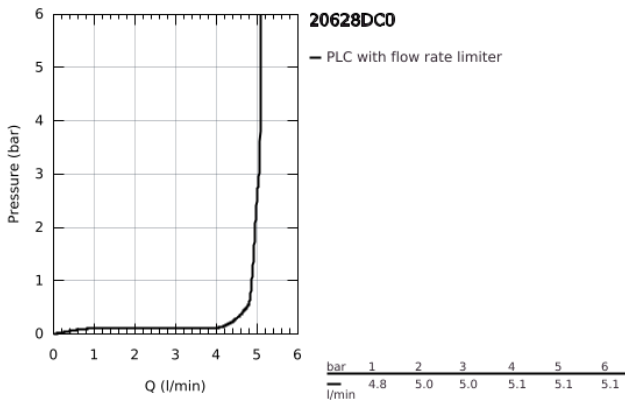

20 628 DC0 ALLURE BRILLIANT THREE-HOLE BASIN MIXER 1/2" M-SIZE

PRODUCT DESCRIPTION

- Colour: Supersteel
- wall mounted
- without concealed body
- to be used with rough-in set 29 025 002
- valves hot/cold with ceramic headparts 1/2" - 90°
- GROHE LongLife finish
- GROHE EcoJoy - less water, perfect flow
- maximum flow rate (at 3 bar): 5 l/min
- spout with integrated mousseur
- centre distance 200 mm
- projection 161 mm
- min. recommended pressure 1.0 bar

20 628 DC0 **ALLURE BRILLIANT THREE-HOLE BASIN MIXER 1/2"**
M-SIZE

SPARE PARTS, October 2021 – now

- 1: Handle pair (Spare part-nr. 48326DC0)
- 2: Extension for spindle (Spare part-nr. 45988000)
- 3: Race (Spare part-nr. 46794DC0)