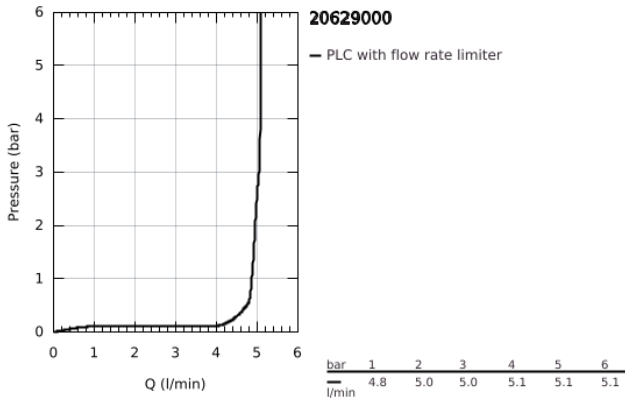

20 629 000 **ALLURE BRILLIANT THREE-HOLE BASIN MIXER 1/2"**
L-SIZE

PRODUCT DESCRIPTION

- Colour: chrome
- wall mounted
- without concealed body
- to be used with rough-in set 29 025 002
- valves hot/cold with ceramic headparts 1/2" - 90°
- GROHE LongLife finish
- GROHE EcoJoy - less water, perfect flow
- maximum flow rate (at 3 bar): 5 l/min
- spout with integrated mousseur
- centre distance 200 mm
- projection 210 mm
- min. recommended pressure 1.0 bar

20 629 000 **ALLURE BRILLIANT THREE-HOLE BASIN MIXER 1/2"**
L-SIZE

SPARE PARTS, October 2021 – now

- 1: Handle pair (Spare part-nr. 48326000)
- 2: Extension for spindle (Spare part-nr. 45988000)
- 3: Race (Spare part-nr. 46794000)