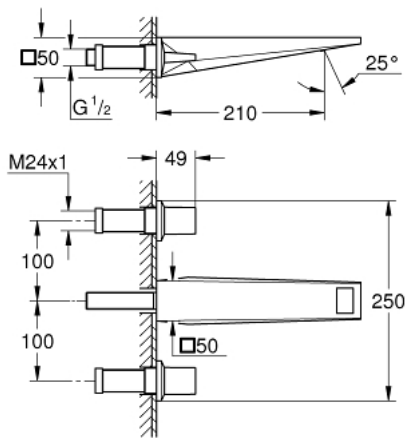

20 629 000 **ALLURE BRILLIANT THREE-HOLE BASIN MIXER 1/2"**
L-SIZE

PRODUCT DESCRIPTION

- Colour: chrome
- wall mounted
- without concealed body
- to be used with rough-in set 29 025 002
- valves hot/cold with ceramic headparts 1/2" - 90°
- GROHE LongLife finish
- GROHE EcoJoy - less water, perfect flow
- maximum flow rate (at 3 bar): 5 l/min
- spout with integrated mousseur
- centre distance 200 mm
- projection 210 mm
- min. recommended pressure 1.0 bar

20 629 000 **ALLURE BRILLIANT THREE-HOLE BASIN MIXER 1/2"**
L-SIZE

SPARE PARTS, October 2021 – now

- 1: Handle pair (Spare part-nr. 48326000)
- 2: Extension for spindle (Spare part-nr. 45988000)
- 3: Race (Spare part-nr. 46794000)