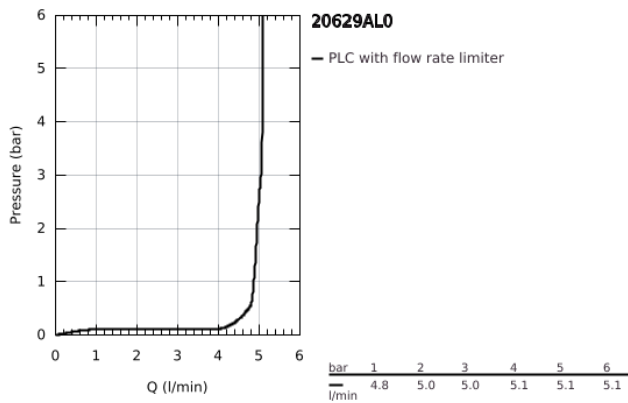

20 629 AL0 ALLURE BRILLIANT THREE-HOLE BASIN MIXER 1/2" L-SIZE

PRODUCT DESCRIPTION

- Colour: brushed hard graphite
- wall mounted
- without concealed body
- to be used with rough-in set 29 025 002
- valves hot/cold with ceramic headparts 1/2" - 90°
- GROHE LongLife finish
- GROHE EcoJoy - less water, perfect flow
- maximum flow rate (at 3 bar): 5 l/min
- spout with integrated mousseur
- centre distance 200 mm
- projection 210 mm
- min. recommended pressure 1.0 bar

20 629 AL0 **ALLURE BRILLIANT THREE-HOLE BASIN MIXER 1/2"**
L-SIZE

SPARE PARTS, October 2021 – now

- 1: Handle pair (Spare part-nr. 48326AL0)
- 2: Extension for spindle (Spare part-nr. 45988000)
- 3: Race (Spare part-nr. 46794AL0)