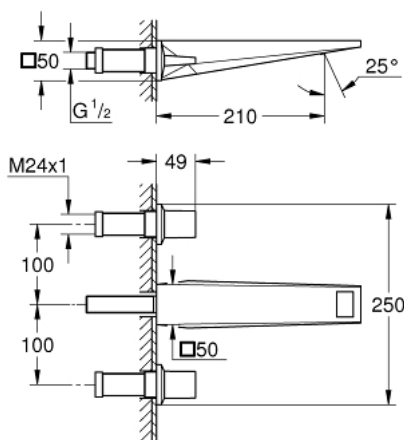

20 629 AL0 ALLURE BRILLIANT THREE-HOLE BASIN MIXER 1/2" L-SIZE

PRODUCT DESCRIPTION

- Colour: brushed hard graphite
- wall mounted
- without concealed body
- to be used with rough-in set 29 025 002
- valves hot/cold with ceramic headparts 1/2" - 90°
- GROHE LongLife finish
- GROHE EcoJoy - less water, perfect flow
- maximum flow rate (at 3 bar): 5 l/min
- spout with integrated mousseur
- centre distance 200 mm
- projection 210 mm
- min. recommended pressure 1.0 bar

20 629 AL0 **ALLURE BRILLIANT THREE-HOLE BASIN MIXER 1/2"**
L-SIZE

SPARE PARTS, October 2021 – now

- 1: Handle pair (Spare part-nr. 48326AL0)
- 2: Extension for spindle (Spare part-nr. 45988000)
- 3: Race (Spare part-nr. 46794AL0)