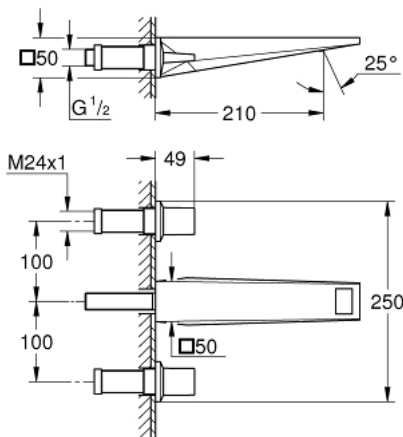

20 629 DC0 **ALLURE BRILLIANT THREE-HOLE BASIN MIXER 1/2"**
L-SIZE

PRODUCT DESCRIPTION

- Colour: Supersteel
- wall mounted
- without concealed body
- to be used with rough-in set 29 025 002
- valves hot/cold with ceramic headparts 1/2" - 90°
- GROHE LongLife finish
- GROHE EcoJoy - less water, perfect flow
- maximum flow rate (at 3 bar): 5 l/min
- spout with integrated mousseur
- centre distance 200 mm
- projection 210 mm
- min. recommended pressure 1.0 bar

20 629 DC0 **ALLURE BRILLIANT THREE-HOLE BASIN MIXER 1/2"**
L-SIZE

SPARE PARTS, October 2021 – now

- 1: Handle pair (Spare part-nr. 48326DC0)
- 2: Extension for spindle (Spare part-nr. 45988000)
- 3: Race (Spare part-nr. 46794DC0)