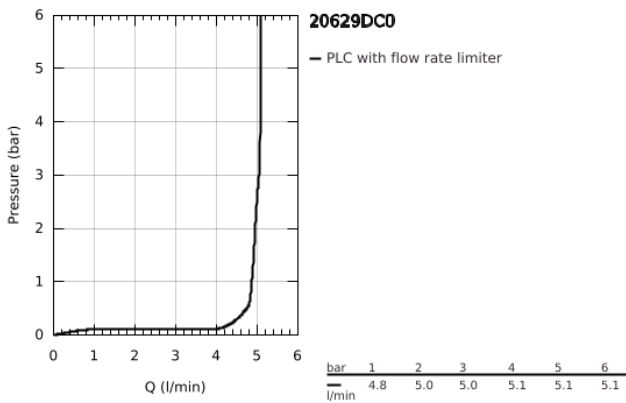

20 629 DC0 **ALLURE BRILLIANT THREE-HOLE BASIN MIXER 1/2"**
L-SIZE

PRODUCT DESCRIPTION

- Colour: Supersteel
- wall mounted
- without concealed body
- to be used with rough-in set 29 025 002
- valves hot/cold with ceramic headparts 1/2" - 90°
- GROHE LongLife finish
- GROHE EcoJoy - less water, perfect flow
- maximum flow rate (at 3 bar): 5 l/min
- spout with integrated mousseur
- centre distance 200 mm
- projection 210 mm
- min. recommended pressure 1.0 bar

20 629 DC0 **ALLURE BRILLIANT THREE-HOLE BASIN MIXER 1/2"**
L-SIZE

SPARE PARTS, October 2021 – now

- 1: Handle pair (Spare part-nr. 48326DC0)
- 2: Extension for spindle (Spare part-nr. 45988000)
- 3: Race (Spare part-nr. 46794DC0)