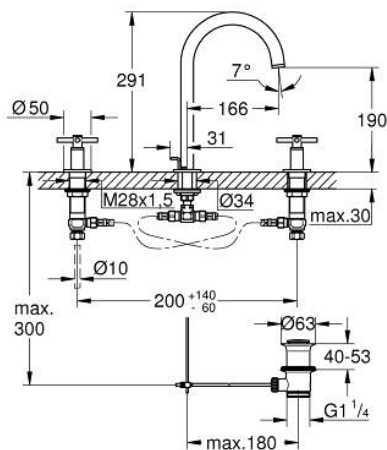

20 643 000 **ATRIO THREE-HOLE BASIN MIXER 1/2"**
L-SIZE

PRODUCT DESCRIPTION

- Colour: chrome
- ceramic headparts 1/2", 90°
- GROHE LongLife finish
- GROHE EcoJoy - less water, perfect flow
- maximum flow rate (at 3 bar): 5 l/min
- swivel tubular spout with mousseur and stop limiter
- adjustable swivel area 0° / 150° / 360°
- pop-up waste set 1 1/4"
- pressure-proof, flexible connection hoses between spout and side valves
- with cross handles
- Two different sets of caps included. One set with "H" and "C" marking, one set without marking.

20 643 000 ATRIO THREE-HOLE BASIN MIXER 1/2" L-SIZE

SPARE PARTS, October 2021 – now

- 1: Cross handles (Spare part-nr. 14215000)
- 2: Ceramic headpart, 1/2" (Spare part-nr. 45882000)
- 2.1: O-ring Ø 18.2 x Ø 1.7 (Spare part-nr. 0392400M)
- 3: Ceramic headpart, 1/2" (Spare part-nr. 45883000)
- 3.1: O-ring Ø 18.2 x Ø 1.7 (Spare part-nr. 0392400M)
- 4: Coupling nut 1/2" (Spare part-nr. 1290100M)
- 4.1: Fibre seal dia. Ø 18,5 x Ø 12 x 2 (Spare part-nr. 0138900M)
- 5: Spout (Spare part-nr. 1012980000)
- 5.1: Flow straightener (Spare part-nr. 48408000)
- 5.2: Safety ring (Spare part-nr. 4826600M)
- 5.3: Sealing washer (Spare part-nr. 0128500M)
- 6: Pop-up rod (Spare part-nr. 65196000)
- 7: Fixing clamp (Spare part-nr. 6554100M)
- 8: Flexible connection hose (Spare part-nr. 45704000)
- 9: Waste set 1 1/4" (Spare part-nr. 28910000)
- 9.1: Plug (Spare part-nr. 07182000)
- 9.2: Eccentric rod (Spare part-nr. 07052000)
- 10: Coupling nut 1/2" x 14.5 mm (Spare part-nr. 1290200M)*
- 11: Eccentric rod (Spare part-nr. 07341000)*