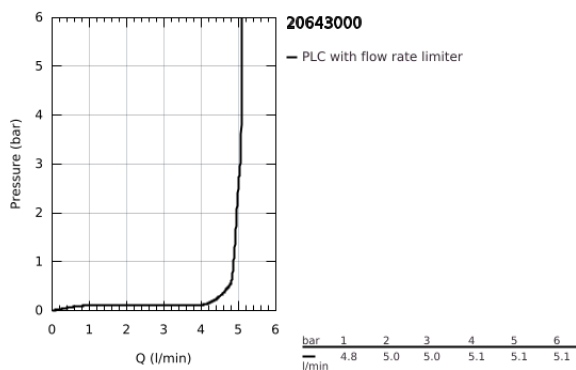

20 643 000 **ATRIO THREE-HOLE BASIN MIXER 1/2"**
L-SIZE

PRODUCT DESCRIPTION

- Colour: chrome
- ceramic headparts 1/2", 90°
- GROHE LongLife finish
- GROHE EcoJoy - less water, perfect flow
- maximum flow rate (at 3 bar): 5 l/min
- swivel tubular spout with mousseur and stop limiter
- adjustable swivel area 0° / 150° / 360°
- pop-up waste set 1 1/4"
- pressure-proof, flexible connection hoses between spout and side valves
- with cross handles
- Two different sets of caps included. One set with "H" and "C" marking, one set without marking.

20 643 000 ATRIO THREE-HOLE BASIN MIXER 1/2" L-SIZE

SPARE PARTS, October 2021 – now

- 1: Cross handles (Spare part-nr. 14215000)
- 2: Ceramic headpart, 1/2" (Spare part-nr. 45882000)
- 2.1: O-ring Ø 18.2 x Ø 1.7 (Spare part-nr. 0392400M)
- 3: Ceramic headpart, 1/2" (Spare part-nr. 45883000)
- 3.1: O-ring Ø 18.2 x Ø 1.7 (Spare part-nr. 0392400M)
- 4: Coupling nut 1/2" (Spare part-nr. 1290100M)
- 4.1: Fibre seal dia. Ø 18,5 x Ø 12 x 2 (Spare part-nr. 0138900M)
- 5: Spout (Spare part-nr. 1012980000)
- 5.1: Flow straightener (Spare part-nr. 48408000)
- 5.2: Safety ring (Spare part-nr. 4826600M)
- 5.3: Sealing washer (Spare part-nr. 0128500M)
- 6: Pop-up rod (Spare part-nr. 65196000)
- 7: Fixing clamp (Spare part-nr. 6554100M)
- 8: Flexible connection hose (Spare part-nr. 45704000)
- 9: Waste set 1 1/4" (Spare part-nr. 28910000)
- 9.1: Plug (Spare part-nr. 07182000)
- 9.2: Eccentric rod (Spare part-nr. 07052000)
- 10: Coupling nut 1/2" x 14.5 mm (Spare part-nr. 1290200M)*
- 11: Eccentric rod (Spare part-nr. 07341000)*