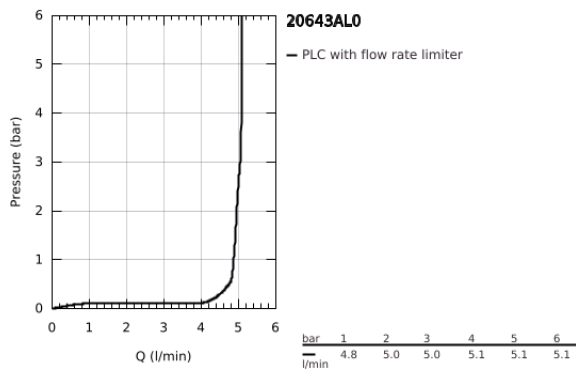

20 643 AL0 ATRIO THREE-HOLE BASIN MIXER 1/2"
L-SIZE

PRODUCT DESCRIPTION

- Colour: brushed hard graphite
- ceramic headparts 1/2", 90°
- GROHE LongLife finish
- GROHE EcoJoy - less water, perfect flow
- maximum flow rate (at 3 bar): 5 l/min
- swivel tubular spout with mousseur and stop limiter
- adjustable swivel area 0° / 150° / 360°
- pop-up waste set 1 1/4"
- pressure-proof, flexible connection hoses between spout and side valves
- with cross handles
- Two different sets of caps included. One set with "H" and "C" marking, one set without marking.

20 643 AL0 ATRIO THREE-HOLE BASIN MIXER 1/2" L-SIZE

SPARE PARTS, October 2021 – now

- 1: Cross handles (Spare part-nr. 14215AL0)
- 2: Ceramic headpart, 1/2" (Spare part-nr. 45882000)
- 2.1: O-ring Ø 18.2 x Ø 1.7 (Spare part-nr. 0392400M)
- 3: Ceramic headpart, 1/2" (Spare part-nr. 45883000)
- 3.1: O-ring Ø 18.2 x Ø 1.7 (Spare part-nr. 0392400M)
- 4: Coupling nut 1/2" (Spare part-nr. 1290100M)
- 4.1: Fibre seal dia. Ø 18,5 x Ø 12 x 2 (Spare part-nr. 0138900M)
- 5: Spout (Spare part-nr. 101298AL00)
- 5.1: Flow straightener (Spare part-nr. 48408000)
- 5.2: Safety ring (Spare part-nr. 4826600M)
- 5.3: Sealing washer (Spare part-nr. 0128500M)
- 6: Pop-up rod (Spare part-nr. 65196AL0)
- 7: Fixing clamp (Spare part-nr. 6554100M)
- 8: Flexible connection hose (Spare part-nr. 45704000)
- 9: Waste set 1 1/4" (Spare part-nr. 28910AL0)
- 9.1: Plug (Spare part-nr. 07182AL0)
- 9.2: Eccentric rod (Spare part-nr. 07052000)
- 10: Coupling nut 1/2" x 14.5 mm (Spare part-nr. 1290200M)*
- 11: Eccentric rod (Spare part-nr. 07341000)*