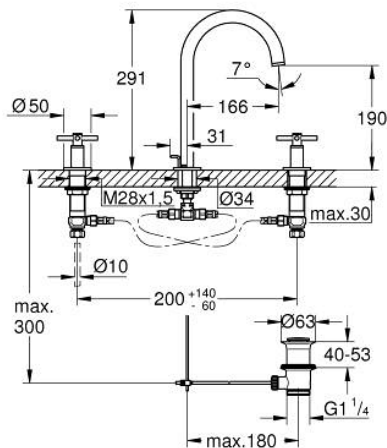

20 643 AL0 ATRIO THREE-HOLE BASIN MIXER 1/2"
L-SIZE

PRODUCT DESCRIPTION

- Colour: brushed hard graphite
- ceramic headparts 1/2", 90°
- GROHE LongLife finish
- GROHE EcoJoy - less water, perfect flow
- maximum flow rate (at 3 bar): 5 l/min
- swivel tubular spout with mousseur and stop limiter
- adjustable swivel area 0° / 150° / 360°
- pop-up waste set 1 1/4"
- pressure-proof, flexible connection hoses between spout and side valves
- with cross handles
- Two different sets of caps included. One set with "H" and "C" marking, one set without marking.

20 643 AL0 ATRIO THREE-HOLE BASIN MIXER 1/2" L-SIZE

SPARE PARTS, October 2021 – now

- 1: Cross handles (Spare part-nr. 14215AL0)
- 2: Ceramic headpart, 1/2" (Spare part-nr. 45882000)
- 2.1: O-ring Ø 18.2 x Ø 1.7 (Spare part-nr. 0392400M)
- 3: Ceramic headpart, 1/2" (Spare part-nr. 45883000)
- 3.1: O-ring Ø 18.2 x Ø 1.7 (Spare part-nr. 0392400M)
- 4: Coupling nut 1/2" (Spare part-nr. 1290100M)
- 4.1: Fibre seal dia. Ø 18,5 x Ø 12 x 2 (Spare part-nr. 0138900M)
- 5: Spout (Spare part-nr. 101298AL00)
- 5.1: Flow straightener (Spare part-nr. 48408000)
- 5.2: Safety ring (Spare part-nr. 4826600M)
- 5.3: Sealing washer (Spare part-nr. 0128500M)
- 6: Pop-up rod (Spare part-nr. 65196AL0)
- 7: Fixing clamp (Spare part-nr. 6554100M)
- 8: Flexible connection hose (Spare part-nr. 45704000)
- 9: Waste set 1 1/4" (Spare part-nr. 28910AL0)
- 9.1: Plug (Spare part-nr. 07182AL0)
- 9.2: Eccentric rod (Spare part-nr. 07052000)
- 10: Coupling nut 1/2" x 14.5 mm (Spare part-nr. 1290200M)*
- 11: Eccentric rod (Spare part-nr. 07341000)*