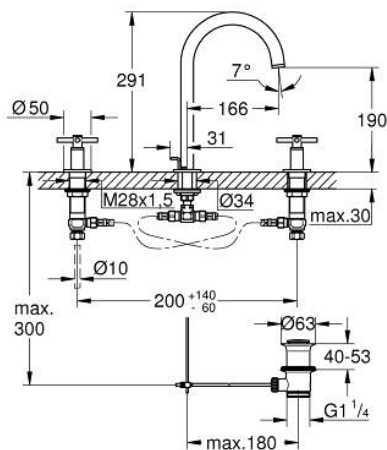

20 643 DA0 **ATRIO THREE-HOLE BASIN MIXER 1/2"**
L-SIZE

PRODUCT DESCRIPTION

- Colour: warm sunset
- ceramic headparts 1/2", 90°
- GROHE LongLife finish
- GROHE EcoJoy - less water, perfect flow
- maximum flow rate (at 3 bar): 5 l/min
- swivel tubular spout with mousseur and stop limiter
- adjustable swivel area 0° / 150° / 360°
- pop-up waste set 1 1/4"
- pressure-proof, flexible connection hoses between spout and side valves
- with cross handles
- Two different sets of caps included. One set with "H" and "C" marking, one set without marking.

20 643 DA0 ATRIO THREE-HOLE BASIN MIXER 1/2" L-SIZE

SPARE PARTS, October 2021 – now

- 1: Cross handles (Spare part-nr. 14215DA0)
- 2: Ceramic headpart, 1/2" (Spare part-nr. 45882000)
- 2.1: O-ring Ø 18.2 x Ø 1.7 (Spare part-nr. 0392400M)
- 3: Ceramic headpart, 1/2" (Spare part-nr. 45883000)
- 3.1: O-ring Ø 18.2 x Ø 1.7 (Spare part-nr. 0392400M)
- 4: Coupling nut 1/2" (Spare part-nr. 1290100M)
- 4.1: Fibre seal dia. Ø 18,5 x Ø 12 x 2 (Spare part-nr. 0138900M)
- 5: Spout (Spare part-nr. 101298DA00)
- 5.1: Flow straightener (Spare part-nr. 48408000)
- 5.2: Safety ring (Spare part-nr. 4826600M)
- 5.3: Sealing washer (Spare part-nr. 0128500M)
- 6: Pop-up rod (Spare part-nr. 65196DA0)
- 7: Fixing clamp (Spare part-nr. 6554100M)
- 8: Flexible connection hose (Spare part-nr. 45704000)
- 9: Waste set 1 1/4" (Spare part-nr. 28910DA0)
- 9.1: Plug (Spare part-nr. 07182DA0)
- 9.2: Eccentric rod (Spare part-nr. 07052000)
- 10: Coupling nut 1/2" x 14.5 mm (Spare part-nr. 1290200M)*
- 11: Eccentric rod (Spare part-nr. 07341000)*