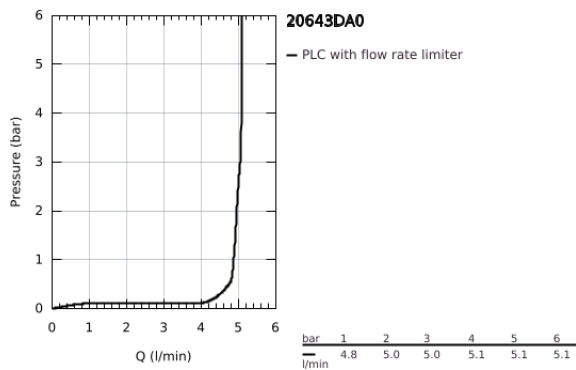

20 643 DA0 **ATRIO THREE-HOLE BASIN MIXER 1/2"**
L-SIZE

PRODUCT DESCRIPTION

- Colour: warm sunset
- ceramic headparts 1/2", 90°
- GROHE LongLife finish
- GROHE EcoJoy - less water, perfect flow
- maximum flow rate (at 3 bar): 5 l/min
- swivel tubular spout with mousseur and stop limiter
- adjustable swivel area 0° / 150° / 360°
- pop-up waste set 1 1/4"
- pressure-proof, flexible connection hoses between spout and side valves
- with cross handles
- Two different sets of caps included. One set with "H" and "C" marking, one set without marking.

20 643 DA0 ATRIO THREE-HOLE BASIN MIXER 1/2" L-SIZE

SPARE PARTS, October 2021 – now

- 1: Cross handles (Spare part-nr. 14215DA0)
- 2: Ceramic headpart, 1/2" (Spare part-nr. 45882000)
- 2.1: O-ring Ø 18.2 x Ø 1.7 (Spare part-nr. 0392400M)
- 3: Ceramic headpart, 1/2" (Spare part-nr. 45883000)
- 3.1: O-ring Ø 18.2 x Ø 1.7 (Spare part-nr. 0392400M)
- 4: Coupling nut 1/2" (Spare part-nr. 1290100M)
- 4.1: Fibre seal dia. Ø 18,5 x Ø 12 x 2 (Spare part-nr. 0138900M)
- 5: Spout (Spare part-nr. 101298DA00)
- 5.1: Flow straightener (Spare part-nr. 48408000)
- 5.2: Safety ring (Spare part-nr. 4826600M)
- 5.3: Sealing washer (Spare part-nr. 0128500M)
- 6: Pop-up rod (Spare part-nr. 65196DA0)
- 7: Fixing clamp (Spare part-nr. 6554100M)
- 8: Flexible connection hose (Spare part-nr. 45704000)
- 9: Waste set 1 1/4" (Spare part-nr. 28910DA0)
- 9.1: Plug (Spare part-nr. 07182DA0)
- 9.2: Eccentric rod (Spare part-nr. 07052000)
- 10: Coupling nut 1/2" x 14.5 mm (Spare part-nr. 1290200M)*
- 11: Eccentric rod (Spare part-nr. 07341000)*