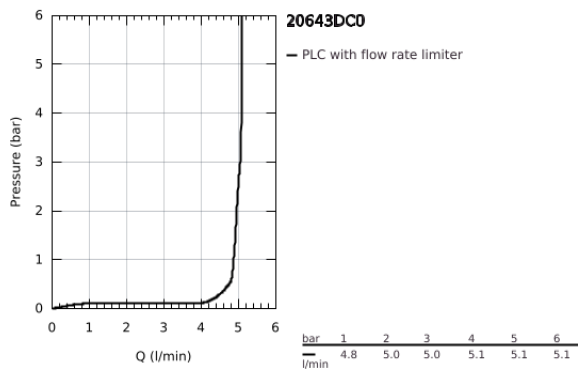

20 643 DC0 **ATRIO THREE-HOLE BASIN MIXER 1/2"**  
**L-SIZE**

**PRODUCT DESCRIPTION**

- Colour: Supersteel
- ceramic headparts 1/2", 90°
- GROHE LongLife finish
- GROHE EcoJoy - less water, perfect flow
- maximum flow rate (at 3 bar): 5 l/min
- swivel tubular spout with mousseur and stop limiter
- adjustable swivel area 0° / 150° / 360°
- pop-up waste set 1 1/4"
- pressure-proof, flexible connection hoses between spout and side valves
- with cross handles
- Two different sets of caps included. One set with "H" and "C" marking, one set without marking.

## 20 643 DC0 ATRIO THREE-HOLE BASIN MIXER 1/2" L-SIZE

### SPARE PARTS, October 2021 – now

- 1: Cross handles (Spare part-nr. 14215DC0)
- 2: Ceramic headpart, 1/2" (Spare part-nr. 45882000)
- 2.1: O-ring Ø 18.2 x Ø 1.7 (Spare part-nr. 0392400M)
- 3: Ceramic headpart, 1/2" (Spare part-nr. 45883000)
- 3.1: O-ring Ø 18.2 x Ø 1.7 (Spare part-nr. 0392400M)
- 4: Coupling nut 1/2" (Spare part-nr. 1290100M)
- 4.1: Fibre seal dia. Ø 18,5 x Ø 12 x 2 (Spare part-nr. 0138900M)
- 5: Spout (Spare part-nr. 101298DC00)
- 5.1: Flow straightener (Spare part-nr. 48408000)
- 5.2: Safety ring (Spare part-nr. 4826600M)
- 5.3: Sealing washer (Spare part-nr. 0128500M)
- 6: Pop-up rod (Spare part-nr. 65196DC0)
- 7: Fixing clamp (Spare part-nr. 6554100M)
- 8: Flexible connection hose (Spare part-nr. 45704000)
- 9: Waste set 1 1/4" (Spare part-nr. 28910DC0)
- 9.1: Plug (Spare part-nr. 07182DC0)
- 9.2: Eccentric rod (Spare part-nr. 07052000)
- 10: Coupling nut 1/2" x 14.5 mm (Spare part-nr. 1290200M)\*
- 11: Eccentric rod (Spare part-nr. 07341000)\*