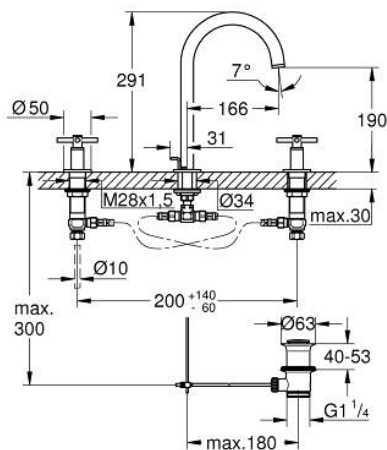

20 643 DC0 **ATRIO THREE-HOLE BASIN MIXER 1/2"**  
**L-SIZE**

**PRODUCT DESCRIPTION**

- Colour: Supersteel
- ceramic headparts 1/2", 90°
- GROHE LongLife finish
- GROHE EcoJoy - less water, perfect flow
- maximum flow rate (at 3 bar): 5 l/min
- swivel tubular spout with mousseur and stop limiter
- adjustable swivel area 0° / 150° / 360°
- pop-up waste set 1 1/4"
- pressure-proof, flexible connection hoses between spout and side valves
- with cross handles
- Two different sets of caps included. One set with "H" and "C" marking, one set without marking.

## 20 643 DC0 ATRIO THREE-HOLE BASIN MIXER 1/2" L-SIZE

### SPARE PARTS, October 2021 – now

- 1: Cross handles (Spare part-nr. 14215DC0)
- 2: Ceramic headpart, 1/2" (Spare part-nr. 45882000)
- 2.1: O-ring Ø 18.2 x Ø 1.7 (Spare part-nr. 0392400M)
- 3: Ceramic headpart, 1/2" (Spare part-nr. 45883000)
- 3.1: O-ring Ø 18.2 x Ø 1.7 (Spare part-nr. 0392400M)
- 4: Coupling nut 1/2" (Spare part-nr. 1290100M)
- 4.1: Fibre seal dia. Ø 18,5 x Ø 12 x 2 (Spare part-nr. 0138900M)
- 5: Spout (Spare part-nr. 101298DC00)
- 5.1: Flow straightener (Spare part-nr. 48408000)
- 5.2: Safety ring (Spare part-nr. 4826600M)
- 5.3: Sealing washer (Spare part-nr. 0128500M)
- 6: Pop-up rod (Spare part-nr. 65196DC0)
- 7: Fixing clamp (Spare part-nr. 6554100M)
- 8: Flexible connection hose (Spare part-nr. 45704000)
- 9: Waste set 1 1/4" (Spare part-nr. 28910DC0)
- 9.1: Plug (Spare part-nr. 07182DC0)
- 9.2: Eccentric rod (Spare part-nr. 07052000)
- 10: Coupling nut 1/2" x 14.5 mm (Spare part-nr. 1290200M)\*
- 11: Eccentric rod (Spare part-nr. 07341000)\*