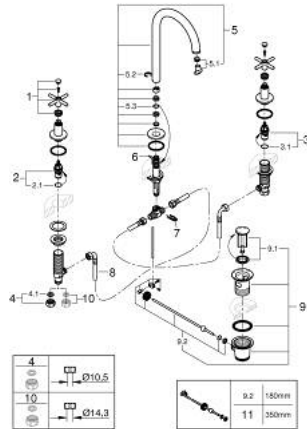

20 643 DL0 ATRIO THREE-HOLE BASIN MIXER 1/2" L-SIZE

PRODUCT DESCRIPTION

- Colour: brushed warm sunset
- ceramic headparts 1/2", 90°
- GROHE LongLife finish
- GROHE EcoJoy - less water, perfect flow
- maximum flow rate (at 3 bar): 5 l/min
- swivel tubular spout with mousseur and stop limiter
- adjustable swivel area 0° / 150° / 360°
- pop-up waste set 1 1/4"
- pressure-proof, flexible connection hoses between spout and side valves
- with cross handles
- Two different sets of caps included. One set with "H" and "C" marking, one set without marking.

20 643 DL0 ATRIO THREE-HOLE BASIN MIXER 1/2" L-SIZE

SPARE PARTS, November 2022 – now

- 1: Cross handles (Spare part-nr. 14215DL0)
- 2: Ceramic headpart, 1/2" (Spare part-nr. 45882000)
- 2.1: O-ring Ø 18.2 x Ø 1.7 (Spare part-nr. 0392400M)
- 3: Ceramic headpart, 1/2" (Spare part-nr. 45883000)
- 3.1: O-ring Ø 18.2 x Ø 1.7 (Spare part-nr. 0392400M)
- 4: Coupling nut 1/2" (Spare part-nr. 1290100M)
- 4.1: Fibre seal dia. Ø 18,5 x Ø 12 x 2 (Spare part-nr. 0138900M)
- 5: Spout (Spare part-nr. 101298DL00)
- 5.1: Flow straightener (Spare part-nr. 48408000)
- 5.2: Safety ring (Spare part-nr. 4826600M)
- 5.3: Sealing washer (Spare part-nr. 0128500M)
- 6: Pop-up rod (Spare part-nr. 65196DL0)
- 7: Fixing clamp (Spare part-nr. 6554100M)
- 8: Flexible connection hose (Spare part-nr. 45704000)
- 9: Waste set 1 1/4" (Spare part-nr. 28910DL0)
- 9.1: Plug (Spare part-nr. 07182DL0)
- 9.2: Eccentric rod (Spare part-nr. 07052000)
- 10: Coupling nut 1/2" x 14.5 mm (Spare part-nr. 1290200M)*
- 11: Eccentric rod (Spare part-nr. 07341000)*