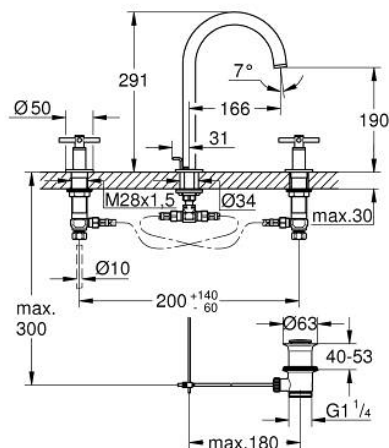

20 643 DL0 ATRIO THREE-HOLE BASIN MIXER 1/2" L-SIZE

PRODUCT DESCRIPTION

- Colour: brushed warm sunset
- ceramic headparts 1/2", 90°
- GROHE LongLife finish
- GROHE EcoJoy - less water, perfect flow
- maximum flow rate (at 3 bar): 5 l/min
- swivel tubular spout with mousseur and stop limiter
- adjustable swivel area 0° / 150° / 360°
- pop-up waste set 1 1/4"
- pressure-proof, flexible connection hoses between spout and side valves
- with cross handles
- Two different sets of caps included. One set with "H" and "C" marking, one set without marking.

20 643 DL0 ATRIO THREE-HOLE BASIN MIXER 1/2" L-SIZE

SPARE PARTS, November 2022 – now

- 1: Cross handles (Spare part-nr. 14215DL0)
- 2: Ceramic headpart, 1/2" (Spare part-nr. 45882000)
- 2.1: O-ring Ø 18.2 x Ø 1.7 (Spare part-nr. 0392400M)
- 3: Ceramic headpart, 1/2" (Spare part-nr. 45883000)
- 3.1: O-ring Ø 18.2 x Ø 1.7 (Spare part-nr. 0392400M)
- 4: Coupling nut 1/2" (Spare part-nr. 1290100M)
- 4.1: Fibre seal dia. Ø 18,5 x Ø 12 x 2 (Spare part-nr. 0138900M)
- 5: Spout (Spare part-nr. 101298DL00)
- 5.1: Flow straightener (Spare part-nr. 48408000)
- 5.2: Safety ring (Spare part-nr. 4826600M)
- 5.3: Sealing washer (Spare part-nr. 0128500M)
- 6: Pop-up rod (Spare part-nr. 65196DL0)
- 7: Fixing clamp (Spare part-nr. 6554100M)
- 8: Flexible connection hose (Spare part-nr. 45704000)
- 9: Waste set 1 1/4" (Spare part-nr. 28910DL0)
- 9.1: Plug (Spare part-nr. 07182DL0)
- 9.2: Eccentric rod (Spare part-nr. 07052000)
- 10: Coupling nut 1/2" x 14.5 mm (Spare part-nr. 1290200M)*
- 11: Eccentric rod (Spare part-nr. 07341000)*