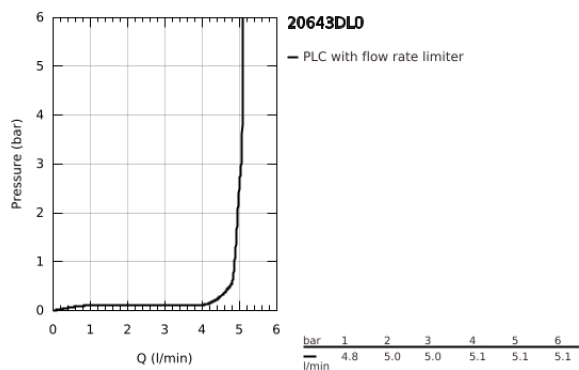

20 643 DL0 ATRIO THREE-HOLE BASIN MIXER 1/2" L-SIZE

PRODUCT DESCRIPTION

- Colour: brushed warm sunset
- ceramic headparts 1/2", 90°
- GROHE LongLife finish
- GROHE EcoJoy - less water, perfect flow
- maximum flow rate (at 3 bar): 5 l/min
- swivel tubular spout with mousseur and stop limiter
- adjustable swivel area 0° / 150° / 360°
- pop-up waste set 1 1/4"
- pressure-proof, flexible connection hoses between spout and side valves
- with cross handles
- Two different sets of caps included. One set with "H" and "C" marking, one set without marking.

20 643 DL0 ATRIO THREE-HOLE BASIN MIXER 1/2" L-SIZE

SPARE PARTS, November 2022 – now

- 1: Cross handles (Spare part-nr. 14215DL0)
- 2: Ceramic headpart, 1/2" (Spare part-nr. 45882000)
- 2.1: O-ring Ø 18.2 x Ø 1.7 (Spare part-nr. 0392400M)
- 3: Ceramic headpart, 1/2" (Spare part-nr. 45883000)
- 3.1: O-ring Ø 18.2 x Ø 1.7 (Spare part-nr. 0392400M)
- 4: Coupling nut 1/2" (Spare part-nr. 1290100M)
- 4.1: Fibre seal dia. Ø 18,5 x Ø 12 x 2 (Spare part-nr. 0138900M)
- 5: Spout (Spare part-nr. 101298DL00)
- 5.1: Flow straightener (Spare part-nr. 48408000)
- 5.2: Safety ring (Spare part-nr. 4826600M)
- 5.3: Sealing washer (Spare part-nr. 0128500M)
- 6: Pop-up rod (Spare part-nr. 65196DL0)
- 7: Fixing clamp (Spare part-nr. 6554100M)
- 8: Flexible connection hose (Spare part-nr. 45704000)
- 9: Waste set 1 1/4" (Spare part-nr. 28910DL0)
- 9.1: Plug (Spare part-nr. 07182DL0)
- 9.2: Eccentric rod (Spare part-nr. 07052000)
- 10: Coupling nut 1/2" x 14.5 mm (Spare part-nr. 1290200M)*
- 11: Eccentric rod (Spare part-nr. 07341000)*