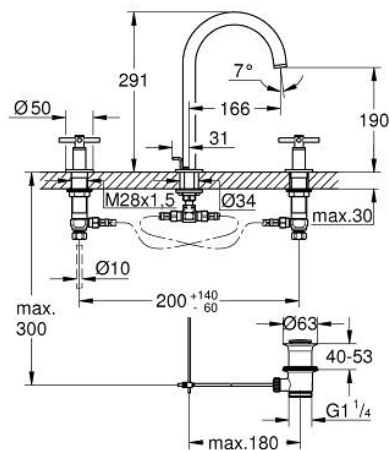

20 643 GL0 ATRIO THREE-HOLE BASIN MIXER 1/2" L-SIZE

PRODUCT DESCRIPTION

- Colour: cool sunrise
- ceramic headparts 1/2", 90°
- GROHE LongLife finish
- GROHE EcoJoy - less water, perfect flow
- maximum flow rate (at 3 bar): 5 l/min
- swivel tubular spout with mousseur and stop limiter
- adjustable swivel area 0° / 150° / 360°
- pop-up waste set 1 1/4"
- pressure-proof, flexible connection hoses between spout and side valves
- with cross handles
- Two different sets of caps included. One set with "H" and "C" marking, one set without marking.

20 643 GL0 ATRIO THREE-HOLE BASIN MIXER 1/2" L-SIZE

SPARE PARTS, October 2021 – now

- 1: Cross handles (Spare part-nr. 14215GL0)
- 2: Ceramic headpart, 1/2" (Spare part-nr. 45882000)
- 2.1: O-ring Ø 18.2 x Ø 1.7 (Spare part-nr. 0392400M)
- 3: Ceramic headpart, 1/2" (Spare part-nr. 45883000)
- 3.1: O-ring Ø 18.2 x Ø 1.7 (Spare part-nr. 0392400M)
- 4: Coupling nut 1/2" (Spare part-nr. 1290100M)
- 4.1: Fibre seal dia. Ø 18,5 x Ø 12 x 2 (Spare part-nr. 0138900M)
- 5: Spout (Spare part-nr. 101298GL00)
- 5.1: Flow straightener (Spare part-nr. 48408000)
- 5.2: Safety ring (Spare part-nr. 4826600M)
- 5.3: Sealing washer (Spare part-nr. 0128500M)
- 6: Pop-up rod (Spare part-nr. 65196GL0)
- 7: Fixing clamp (Spare part-nr. 6554100M)
- 8: Flexible connection hose (Spare part-nr. 45704000)
- 9: Waste set 1 1/4" (Spare part-nr. 28910GL0)
- 9.1: Plug (Spare part-nr. 07182GL0)
- 9.2: Eccentric rod (Spare part-nr. 07052000)
- 10: Coupling nut 1/2" x 14.5 mm (Spare part-nr. 1290200M)*
- 11: Eccentric rod (Spare part-nr. 07341000)*