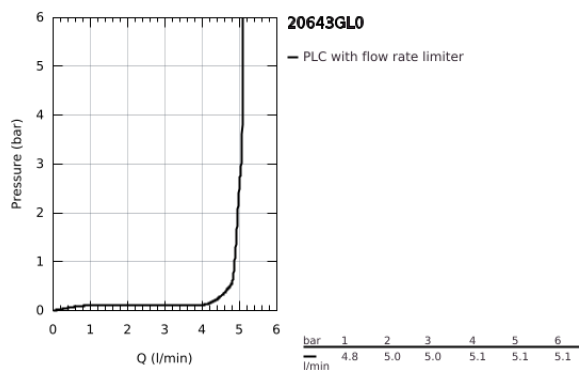

20 643 GL0 ATRIO THREE-HOLE BASIN MIXER 1/2" L-SIZE

PRODUCT DESCRIPTION

- Colour: cool sunrise
- ceramic headparts 1/2", 90°
- GROHE LongLife finish
- GROHE EcoJoy - less water, perfect flow
- maximum flow rate (at 3 bar): 5 l/min
- swivel tubular spout with mousseur and stop limiter
- adjustable swivel area 0° / 150° / 360°
- pop-up waste set 1 1/4"
- pressure-proof, flexible connection hoses between spout and side valves
- with cross handles
- Two different sets of caps included. One set with "H" and "C" marking, one set without marking.

20 643 GL0 ATRIO THREE-HOLE BASIN MIXER 1/2" L-SIZE

SPARE PARTS, October 2021 – now

- 1: Cross handles (Spare part-nr. 14215GL0)
- 2: Ceramic headpart, 1/2" (Spare part-nr. 45882000)
- 2.1: O-ring Ø 18.2 x Ø 1.7 (Spare part-nr. 0392400M)
- 3: Ceramic headpart, 1/2" (Spare part-nr. 45883000)
- 3.1: O-ring Ø 18.2 x Ø 1.7 (Spare part-nr. 0392400M)
- 4: Coupling nut 1/2" (Spare part-nr. 1290100M)
- 4.1: Fibre seal dia. Ø 18,5 x Ø 12 x 2 (Spare part-nr. 0138900M)
- 5: Spout (Spare part-nr. 101298GL00)
- 5.1: Flow straightener (Spare part-nr. 48408000)
- 5.2: Safety ring (Spare part-nr. 4826600M)
- 5.3: Sealing washer (Spare part-nr. 0128500M)
- 6: Pop-up rod (Spare part-nr. 65196GL0)
- 7: Fixing clamp (Spare part-nr. 6554100M)
- 8: Flexible connection hose (Spare part-nr. 45704000)
- 9: Waste set 1 1/4" (Spare part-nr. 28910GL0)
- 9.1: Plug (Spare part-nr. 07182GL0)
- 9.2: Eccentric rod (Spare part-nr. 07052000)
- 10: Coupling nut 1/2" x 14.5 mm (Spare part-nr. 1290200M)*
- 11: Eccentric rod (Spare part-nr. 07341000)*