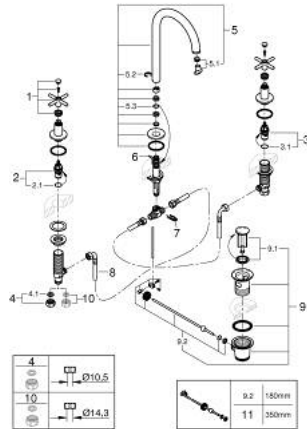

20 643 GN0 ATRIO THREE-HOLE BASIN MIXER 1/2" L-SIZE

PRODUCT DESCRIPTION

- Colour: brushed cool sunrise
- ceramic headparts 1/2", 90°
- GROHE LongLife finish
- GROHE EcoJoy - less water, perfect flow
- maximum flow rate (at 3 bar): 5 l/min
- swivel tubular spout with mousseur and stop limiter
- adjustable swivel area 0° / 150° / 360°
- pop-up waste set 1 1/4"
- pressure-proof, flexible connection hoses between spout and side valves
- with cross handles
- Two different sets of caps included. One set with "H" and "C" marking, one set without marking.

20 643 GN0 ATRIO THREE-HOLE BASIN MIXER 1/2" L-SIZE

SPARE PARTS, November 2022 – now

- 1: Cross handles (Spare part-nr. 14215GN0)
- 2: Ceramic headpart, 1/2" (Spare part-nr. 45882000)
- 2.1: O-ring Ø 18.2 x Ø 1.7 (Spare part-nr. 0392400M)
- 3: Ceramic headpart, 1/2" (Spare part-nr. 45883000)
- 3.1: O-ring Ø 18.2 x Ø 1.7 (Spare part-nr. 0392400M)
- 4: Coupling nut 1/2" (Spare part-nr. 1290100M)
- 4.1: Fibre seal dia. Ø 18,5 x Ø 12 x 2 (Spare part-nr. 0138900M)
- 5: Spout (Spare part-nr. 101298GN00)
- 5.1: Flow straightener (Spare part-nr. 48408000)
- 5.2: Safety ring (Spare part-nr. 4826600M)
- 5.3: Sealing washer (Spare part-nr. 0128500M)
- 6: Pop-up rod (Spare part-nr. 65196GN0)
- 7: Fixing clamp (Spare part-nr. 6554100M)
- 8: Flexible connection hose (Spare part-nr. 45704000)
- 9: Waste set 1 1/4" (Spare part-nr. 28910GN0)
- 9.1: Plug (Spare part-nr. 07182GN0)
- 9.2: Eccentric rod (Spare part-nr. 07052000)
- 10: Coupling nut 1/2" x 14.5 mm (Spare part-nr. 1290200M)*
- 11: Eccentric rod (Spare part-nr. 07341000)*