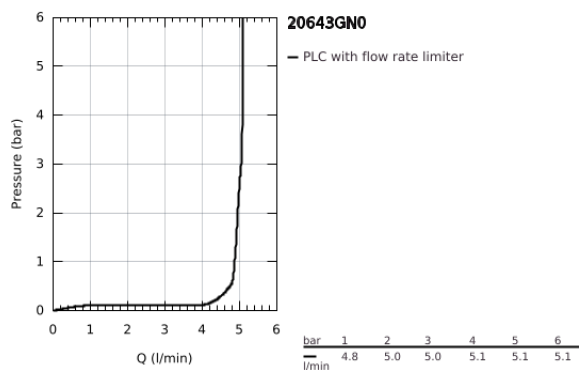

20 643 GN0 ATRIO THREE-HOLE BASIN MIXER 1/2" L-SIZE

PRODUCT DESCRIPTION

- Colour: brushed cool sunrise
- ceramic headparts 1/2", 90°
- GROHE LongLife finish
- GROHE EcoJoy - less water, perfect flow
- maximum flow rate (at 3 bar): 5 l/min
- swivel tubular spout with mousseur and stop limiter
- adjustable swivel area 0° / 150° / 360°
- pop-up waste set 1 1/4"
- pressure-proof, flexible connection hoses between spout and side valves
- with cross handles
- Two different sets of caps included. One set with "H" and "C" marking, one set without marking.

20 643 GN0 ATRIO THREE-HOLE BASIN MIXER 1/2" L-SIZE

SPARE PARTS, November 2022 – now

- 1: Cross handles (Spare part-nr. 14215GN0)
- 2: Ceramic headpart, 1/2" (Spare part-nr. 45882000)
- 2.1: O-ring Ø 18.2 x Ø 1.7 (Spare part-nr. 0392400M)
- 3: Ceramic headpart, 1/2" (Spare part-nr. 45883000)
- 3.1: O-ring Ø 18.2 x Ø 1.7 (Spare part-nr. 0392400M)
- 4: Coupling nut 1/2" (Spare part-nr. 1290100M)
- 4.1: Fibre seal dia. Ø 18,5 x Ø 12 x 2 (Spare part-nr. 0138900M)
- 5: Spout (Spare part-nr. 101298GN00)
- 5.1: Flow straightener (Spare part-nr. 48408000)
- 5.2: Safety ring (Spare part-nr. 4826600M)
- 5.3: Sealing washer (Spare part-nr. 0128500M)
- 6: Pop-up rod (Spare part-nr. 65196GN0)
- 7: Fixing clamp (Spare part-nr. 6554100M)
- 8: Flexible connection hose (Spare part-nr. 45704000)
- 9: Waste set 1 1/4" (Spare part-nr. 28910GN0)
- 9.1: Plug (Spare part-nr. 07182GN0)
- 9.2: Eccentric rod (Spare part-nr. 07052000)
- 10: Coupling nut 1/2" x 14.5 mm (Spare part-nr. 1290200M)*
- 11: Eccentric rod (Spare part-nr. 07341000)*