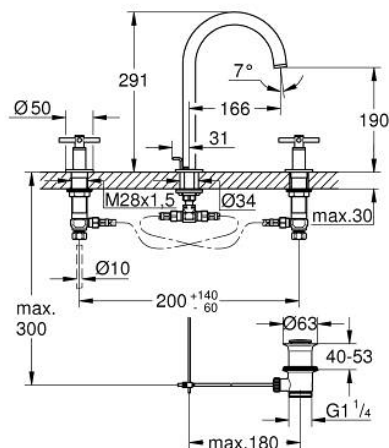

20 643 GN0 ATRIO THREE-HOLE BASIN MIXER 1/2" L-SIZE

PRODUCT DESCRIPTION

- Colour: brushed cool sunrise
- ceramic headparts 1/2", 90°
- GROHE LongLife finish
- GROHE EcoJoy - less water, perfect flow
- maximum flow rate (at 3 bar): 5 l/min
- swivel tubular spout with mousseur and stop limiter
- adjustable swivel area 0° / 150° / 360°
- pop-up waste set 1 1/4"
- pressure-proof, flexible connection hoses between spout and side valves
- with cross handles
- Two different sets of caps included. One set with "H" and "C" marking, one set without marking.

20 643 GN0 ATRIO THREE-HOLE BASIN MIXER 1/2" L-SIZE

SPARE PARTS, November 2022 – now

- 1: Cross handles (Spare part-nr. 14215GN0)
- 2: Ceramic headpart, 1/2" (Spare part-nr. 45882000)
- 2.1: O-ring Ø 18.2 x Ø 1.7 (Spare part-nr. 0392400M)
- 3: Ceramic headpart, 1/2" (Spare part-nr. 45883000)
- 3.1: O-ring Ø 18.2 x Ø 1.7 (Spare part-nr. 0392400M)
- 4: Coupling nut 1/2" (Spare part-nr. 1290100M)
- 4.1: Fibre seal dia. Ø 18,5 x Ø 12 x 2 (Spare part-nr. 0138900M)
- 5: Spout (Spare part-nr. 101298GN00)
- 5.1: Flow straightener (Spare part-nr. 48408000)
- 5.2: Safety ring (Spare part-nr. 4826600M)
- 5.3: Sealing washer (Spare part-nr. 0128500M)
- 6: Pop-up rod (Spare part-nr. 65196GN0)
- 7: Fixing clamp (Spare part-nr. 6554100M)
- 8: Flexible connection hose (Spare part-nr. 45704000)
- 9: Waste set 1 1/4" (Spare part-nr. 28910GN0)
- 9.1: Plug (Spare part-nr. 07182GN0)
- 9.2: Eccentric rod (Spare part-nr. 07052000)
- 10: Coupling nut 1/2" x 14.5 mm (Spare part-nr. 1290200M)*
- 11: Eccentric rod (Spare part-nr. 07341000)*