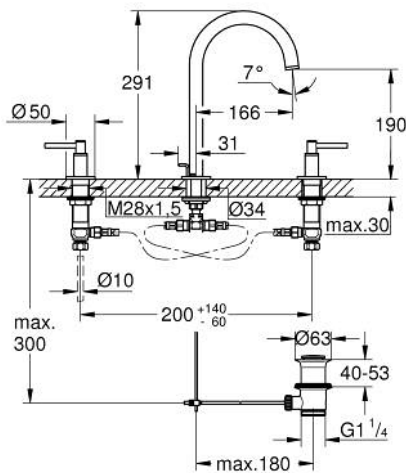

20 649 000 ATRIO THREE-HOLE BASIN MIXER 1/2" L-SIZE

PRODUCT DESCRIPTION

- Colour: chrome
- ceramic headparts 1/2", 90°
- GROHE LongLife finish
- GROHE EcoJoy - less water, perfect flow
- maximum flow rate (at 3 bar): 5 l/min
- swivel tubular spout with mousseur and stop limiter
- adjustable swivel area 0° / 150° / 360°
- pop-up waste set 1 1/4"
- flexible connection hoses between spout and side valves
- with lever handles
- Two different sets of caps included. One set with "H" and "C" marking, one set without marking.

20 649 000 ATRIO THREE-HOLE BASIN MIXER 1/2" L-SIZE

SPARE PARTS, October 2021 – now

- 1: Lever handles (Spare part-nr. 14216000)
- 2: Ceramic headpart, 1/2" (Spare part-nr. 45882000)
- 2.1: O-ring Ø 18.2 x Ø 1.7 (Spare part-nr. 0392400M)
- 3: Ceramic headpart, 1/2" (Spare part-nr. 45883000)
- 3.1: O-ring Ø 18.2 x Ø 1.7 (Spare part-nr. 0392400M)
- 4: Coupling nut 1/2" (Spare part-nr. 1290100M)
- 4.1: Fibre seal dia. Ø 18,5 x Ø 12 x 2 (Spare part-nr. 0138900M)
- 5: Spout (Spare part-nr. 1012980000)
- 5.1: Flow straightener (Spare part-nr. 48408000)
- 5.2: Safety ring (Spare part-nr. 4826600M)
- 5.3: Sealing washer (Spare part-nr. 0128500M)
- 6: Pop-up rod (Spare part-nr. 65196000)
- 7: Fixing clamp (Spare part-nr. 6554100M)
- 8: Flexible connection hose (Spare part-nr. 45704000)
- 9: Waste set 1 1/4" (Spare part-nr. 28910000)
- 9.1: Plug (Spare part-nr. 07182000)
- 9.2: Eccentric rod (Spare part-nr. 07052000)
- 10: Coupling nut 1/2" x 14.5 mm (Spare part-nr. 1290200M)*
- 11: Eccentric rod (Spare part-nr. 07341000)*