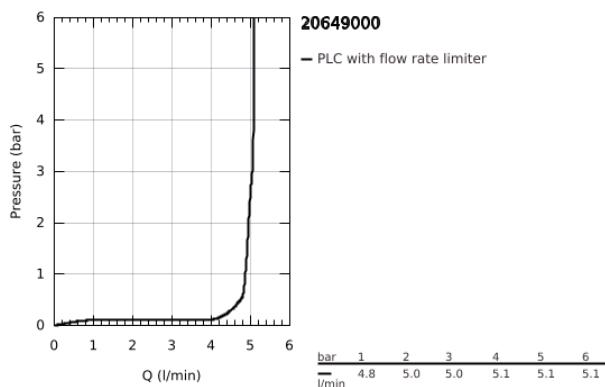

20 649 000 ATRIO THREE-HOLE BASIN MIXER 1/2" L-SIZE

PRODUCT DESCRIPTION

- Colour: chrome
- ceramic headparts 1/2", 90°
- GROHE LongLife finish
- GROHE EcoJoy - less water, perfect flow
- maximum flow rate (at 3 bar): 5 l/min
- swivel tubular spout with mousseur and stop limiter
- adjustable swivel area 0° / 150° / 360°
- pop-up waste set 1 1/4"
- flexible connection hoses between spout and side valves
- with lever handles
- Two different sets of caps included. One set with "H" and "C" marking, one set without marking.

20 649 000 ATRIO THREE-HOLE BASIN MIXER 1/2" L-SIZE

SPARE PARTS, October 2021 – now

- 1: Lever handles (Spare part-nr. 14216000)
- 2: Ceramic headpart, 1/2" (Spare part-nr. 45882000)
- 2.1: O-ring Ø 18.2 x Ø 1.7 (Spare part-nr. 0392400M)
- 3: Ceramic headpart, 1/2" (Spare part-nr. 45883000)
- 3.1: O-ring Ø 18.2 x Ø 1.7 (Spare part-nr. 0392400M)
- 4: Coupling nut 1/2" (Spare part-nr. 1290100M)
- 4.1: Fibre seal dia. Ø 18,5 x Ø 12 x 2 (Spare part-nr. 0138900M)
- 5: Spout (Spare part-nr. 1012980000)
- 5.1: Flow straightener (Spare part-nr. 48408000)
- 5.2: Safety ring (Spare part-nr. 4826600M)
- 5.3: Sealing washer (Spare part-nr. 0128500M)
- 6: Pop-up rod (Spare part-nr. 65196000)
- 7: Fixing clamp (Spare part-nr. 6554100M)
- 8: Flexible connection hose (Spare part-nr. 45704000)
- 9: Waste set 1 1/4" (Spare part-nr. 28910000)
- 9.1: Plug (Spare part-nr. 07182000)
- 9.2: Eccentric rod (Spare part-nr. 07052000)
- 10: Coupling nut 1/2" x 14.5 mm (Spare part-nr. 1290200M)*
- 11: Eccentric rod (Spare part-nr. 07341000)*