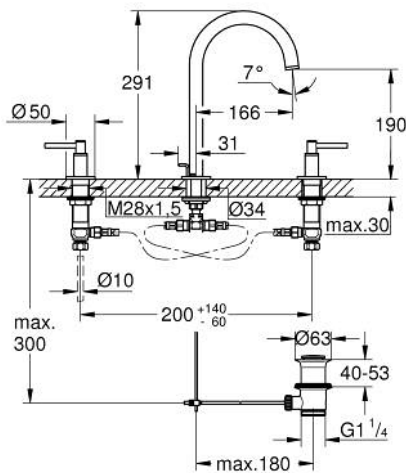

## 20 649 AL0 ATRIO THREE-HOLE BASIN MIXER 1/2" L-SIZE

### PRODUCT DESCRIPTION

- Colour: brushed hard graphite
- ceramic headparts 1/2", 90°
- GROHE LongLife finish
- GROHE EcoJoy - less water, perfect flow
- maximum flow rate (at 3 bar): 5 l/min
- swivel tubular spout with mousseur and stop limiter
- adjustable swivel area 0° / 150° / 360°
- pop-up waste set 1 1/4"
- flexible connection hoses between spout and side valves
- with lever handles
- Two different sets of caps included. One set with "H" and "C" marking, one set without marking.

### SPARE PARTS, October 2021 – now

- 1: Lever handles (Spare part-nr. 14216AL0)
- 2: Ceramic headpart, 1/2" (Spare part-nr. 45882000)
- 2.1: O-ring Ø 18.2 x Ø 1.7 (Spare part-nr. 0392400M)
- 3: Ceramic headpart, 1/2" (Spare part-nr. 45883000)
- 3.1: O-ring Ø 18.2 x Ø 1.7 (Spare part-nr. 0392400M)
- 4: Coupling nut 1/2" (Spare part-nr. 1290100M)
- 4.1: Fibre seal dia. Ø 18,5 x Ø 12 x 2 (Spare part-nr. 0138900M)
- 5: Spout (Spare part-nr. 101298AL00)
- 5.1: Flow straightener (Spare part-nr. 48408000)
- 5.2: Safety ring (Spare part-nr. 4826600M)
- 5.3: Sealing washer (Spare part-nr. 0128500M)
- 6: Pop-up rod (Spare part-nr. 65196AL0)
- 7: Fixing clamp (Spare part-nr. 6554100M)
- 8: Flexible connection hose (Spare part-nr. 45704000)
- 9: Waste set 1 1/4" (Spare part-nr. 28910AL0)
- 9.1: Plug (Spare part-nr. 07182AL0)
- 9.2: Eccentric rod (Spare part-nr. 07052000)
- 10: Coupling nut 1/2" x 14.5 mm (Spare part-nr. 1290200M)\*
- 11: Eccentric rod (Spare part-nr. 07341000)\*