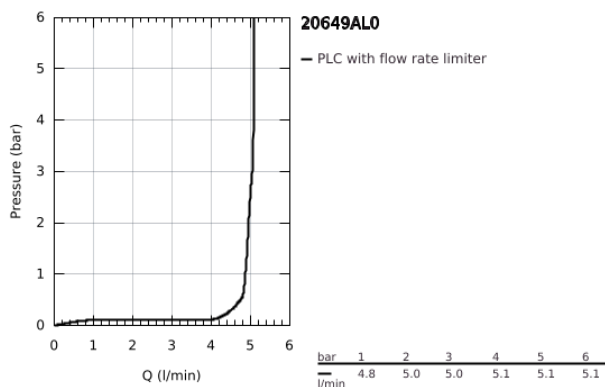

## 20 649 AL0 ATRIO THREE-HOLE BASIN MIXER 1/2" L-SIZE

### PRODUCT DESCRIPTION

- Colour: brushed hard graphite
- ceramic headparts 1/2", 90°
- GROHE LongLife finish
- GROHE EcoJoy - less water, perfect flow
- maximum flow rate (at 3 bar): 5 l/min
- swivel tubular spout with mousseur and stop limiter
- adjustable swivel area 0° / 150° / 360°
- pop-up waste set 1 1/4"
- flexible connection hoses between spout and side valves
- with lever handles
- Two different sets of caps included. One set with "H" and "C" marking, one set without marking.

### SPARE PARTS, October 2021 – now

- 1: Lever handles (Spare part-nr. 14216AL0)
- 2: Ceramic headpart, 1/2" (Spare part-nr. 45882000)
- 2.1: O-ring Ø 18.2 x Ø 1.7 (Spare part-nr. 0392400M)
- 3: Ceramic headpart, 1/2" (Spare part-nr. 45883000)
- 3.1: O-ring Ø 18.2 x Ø 1.7 (Spare part-nr. 0392400M)
- 4: Coupling nut 1/2" (Spare part-nr. 1290100M)
- 4.1: Fibre seal dia. Ø 18,5 x Ø 12 x 2 (Spare part-nr. 0138900M)
- 5: Spout (Spare part-nr. 101298AL00)
- 5.1: Flow straightener (Spare part-nr. 48408000)
- 5.2: Safety ring (Spare part-nr. 4826600M)
- 5.3: Sealing washer (Spare part-nr. 0128500M)
- 6: Pop-up rod (Spare part-nr. 65196AL0)
- 7: Fixing clamp (Spare part-nr. 6554100M)
- 8: Flexible connection hose (Spare part-nr. 45704000)
- 9: Waste set 1 1/4" (Spare part-nr. 28910AL0)
- 9.1: Plug (Spare part-nr. 07182AL0)
- 9.2: Eccentric rod (Spare part-nr. 07052000)
- 10: Coupling nut 1/2" x 14.5 mm (Spare part-nr. 1290200M)\*
- 11: Eccentric rod (Spare part-nr. 07341000)\*