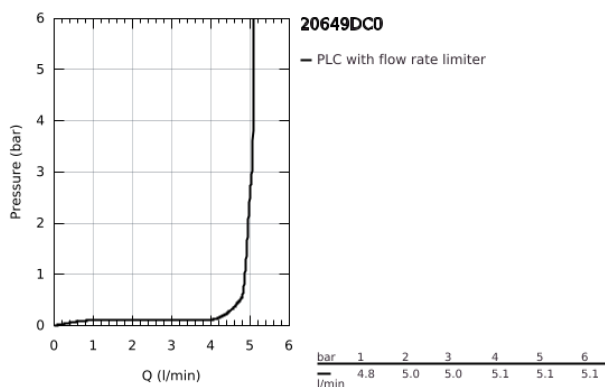

## 20 649 DC0 ATRIO THREE-HOLE BASIN MIXER 1/2" L-SIZE

### PRODUCT DESCRIPTION

- Colour: Supersteel
- ceramic headparts 1/2", 90°
- GROHE LongLife finish
- GROHE EcoJoy - less water, perfect flow
- maximum flow rate (at 3 bar): 5 l/min
- swivel tubular spout with mousseur and stop limiter
- adjustable swivel area 0° / 150° / 360°
- pop-up waste set 1 1/4"
- flexible connection hoses between spout and side valves
- with lever handles
- Two different sets of caps included. One set with "H" and "C" marking, one set without marking.

### SPARE PARTS, October 2021 – now

- 1: Lever handles (Spare part-nr. 14216DC0)
- 2: Ceramic headpart, 1/2" (Spare part-nr. 45882000)
- 2.1: O-ring Ø 18.2 x Ø 1.7 (Spare part-nr. 0392400M)
- 3: Ceramic headpart, 1/2" (Spare part-nr. 45883000)
- 3.1: O-ring Ø 18.2 x Ø 1.7 (Spare part-nr. 0392400M)
- 4: Coupling nut 1/2" (Spare part-nr. 1290100M)
- 4.1: Fibre seal dia. Ø 18,5 x Ø 12 x 2 (Spare part-nr. 0138900M)
- 5: Spout (Spare part-nr. 101298DC00)
- 5.1: Flow straightener (Spare part-nr. 48408000)
- 5.2: Safety ring (Spare part-nr. 4826600M)
- 5.3: Sealing washer (Spare part-nr. 0128500M)
- 6: Pop-up rod (Spare part-nr. 65196DC0)
- 7: Fixing clamp (Spare part-nr. 6554100M)
- 8: Flexible connection hose (Spare part-nr. 45704000)
- 9: Waste set 1 1/4" (Spare part-nr. 28910DC0)
- 9.1: Plug (Spare part-nr. 07182DC0)
- 9.2: Eccentric rod (Spare part-nr. 07052000)
- 10: Coupling nut 1/2" x 14.5 mm (Spare part-nr. 1290200M)\*
- 11: Eccentric rod (Spare part-nr. 07341000)\*