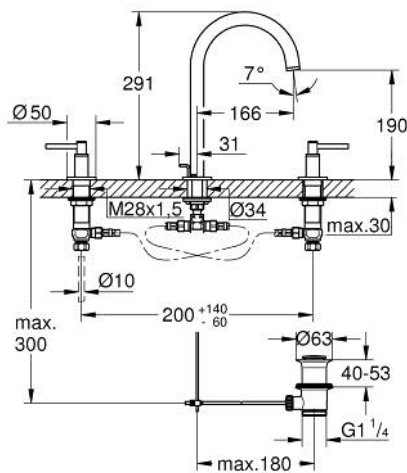

## 20 649 DC0 ATRIO THREE-HOLE BASIN MIXER 1/2" L-SIZE

### PRODUCT DESCRIPTION

- Colour: Supersteel
- ceramic headparts 1/2", 90°
- GROHE LongLife finish
- GROHE EcoJoy - less water, perfect flow
- maximum flow rate (at 3 bar): 5 l/min
- swivel tubular spout with mousseur and stop limiter
- adjustable swivel area 0° / 150° / 360°
- pop-up waste set 1 1/4"
- flexible connection hoses between spout and side valves
- with lever handles
- Two different sets of caps included. One set with "H" and "C" marking, one set without marking.

### SPARE PARTS, October 2021 – now

- 1: Lever handles (Spare part-nr. 14216DC0)
- 2: Ceramic headpart, 1/2" (Spare part-nr. 45882000)
- 2.1: O-ring Ø 18.2 x Ø 1.7 (Spare part-nr. 0392400M)
- 3: Ceramic headpart, 1/2" (Spare part-nr. 45883000)
- 3.1: O-ring Ø 18.2 x Ø 1.7 (Spare part-nr. 0392400M)
- 4: Coupling nut 1/2" (Spare part-nr. 1290100M)
- 4.1: Fibre seal dia. Ø 18,5 x Ø 12 x 2 (Spare part-nr. 0138900M)
- 5: Spout (Spare part-nr. 101298DC00)
- 5.1: Flow straightener (Spare part-nr. 48408000)
- 5.2: Safety ring (Spare part-nr. 4826600M)
- 5.3: Sealing washer (Spare part-nr. 0128500M)
- 6: Pop-up rod (Spare part-nr. 65196DC0)
- 7: Fixing clamp (Spare part-nr. 6554100M)
- 8: Flexible connection hose (Spare part-nr. 45704000)
- 9: Waste set 1 1/4" (Spare part-nr. 28910DC0)
- 9.1: Plug (Spare part-nr. 07182DC0)
- 9.2: Eccentric rod (Spare part-nr. 07052000)
- 10: Coupling nut 1/2" x 14.5 mm (Spare part-nr. 1290200M)\*
- 11: Eccentric rod (Spare part-nr. 07341000)\*