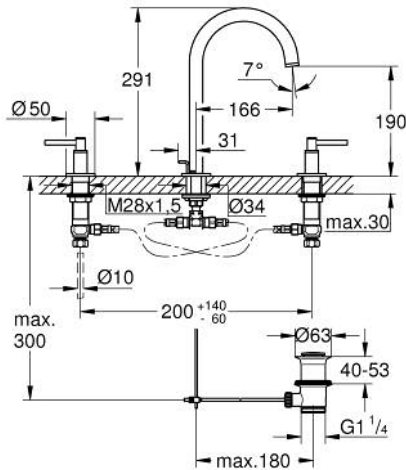

20 649 DL0 **ATRIO THREE-HOLE BASIN MIXER 1/2"**
L-SIZE

PRODUCT DESCRIPTION

- Colour: brushed warm sunset
- ceramic headparts 1/2", 90°
- GROHE LongLife finish
- GROHE EcoJoy - less water, perfect flow
- maximum flow rate (at 3 bar): 5 l/min
- swivel tubular spout with mousseur and stop limiter
- adjustable swivel area 0° / 150° / 360°
- pop-up waste set 1 1/4"
- flexible connection hoses between spout and side valves
- with lever handles
- Two different sets of caps included. One set with "H" and "C" marking, one set without marking.

20 649 DL0 ATRIO THREE-HOLE BASIN MIXER 1/2" L-SIZE

SPARE PARTS, November 2022 – now

- 1: Lever handles (Spare part-nr. 14216DL0)
- 2: Ceramic headpart, 1/2" (Spare part-nr. 45882000)
- 2.1: O-ring Ø 18.2 x Ø 1.7 (Spare part-nr. 0392400M)
- 3: Ceramic headpart, 1/2" (Spare part-nr. 45883000)
- 3.1: O-ring Ø 18.2 x Ø 1.7 (Spare part-nr. 0392400M)
- 4: Coupling nut 1/2" (Spare part-nr. 1290100M)
- 4.1: Fibre seal dia. Ø 18,5 x Ø 12 x 2 (Spare part-nr. 0138900M)
- 5: Spout (Spare part-nr. 101298DL00)
- 5.1: Flow straightener (Spare part-nr. 48408000)
- 5.2: Safety ring (Spare part-nr. 4826600M)
- 5.3: Sealing washer (Spare part-nr. 0128500M)
- 6: Pop-up rod (Spare part-nr. 65196DL0)
- 7: Fixing clamp (Spare part-nr. 6554100M)
- 8: Flexible connection hose (Spare part-nr. 45704000)
- 9: Waste set 1 1/4" (Spare part-nr. 28910DL0)
- 9.1: Plug (Spare part-nr. 07182DL0)
- 9.2: Eccentric rod (Spare part-nr. 07052000)
- 10: Coupling nut 1/2" x 14.5 mm (Spare part-nr. 1290200M)*
- 11: Eccentric rod (Spare part-nr. 07341000)*