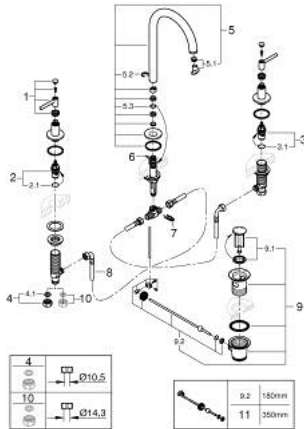

20 649 DL0 **ATRIO THREE-HOLE BASIN MIXER 1/2"**
L-SIZE

PRODUCT DESCRIPTION

- Colour: brushed warm sunset
- ceramic headparts 1/2", 90°
- GROHE LongLife finish
- GROHE EcoJoy - less water, perfect flow
- maximum flow rate (at 3 bar): 5 l/min
- swivel tubular spout with mousseur and stop limiter
- adjustable swivel area 0° / 150° / 360°
- pop-up waste set 1 1/4"
- flexible connection hoses between spout and side valves
- with lever handles
- Two different sets of caps included. One set with "H" and "C" marking, one set without marking.

20 649 DL0 ATRIO THREE-HOLE BASIN MIXER 1/2" L-SIZE

SPARE PARTS, November 2022 – now

- 1: Lever handles (Spare part-nr. 14216DL0)
- 2: Ceramic headpart, 1/2" (Spare part-nr. 45882000)
- 2.1: O-ring Ø 18.2 x Ø 1.7 (Spare part-nr. 0392400M)
- 3: Ceramic headpart, 1/2" (Spare part-nr. 45883000)
- 3.1: O-ring Ø 18.2 x Ø 1.7 (Spare part-nr. 0392400M)
- 4: Coupling nut 1/2" (Spare part-nr. 1290100M)
- 4.1: Fibre seal dia. Ø 18,5 x Ø 12 x 2 (Spare part-nr. 0138900M)
- 5: Spout (Spare part-nr. 101298DL00)
- 5.1: Flow straightener (Spare part-nr. 48408000)
- 5.2: Safety ring (Spare part-nr. 4826600M)
- 5.3: Sealing washer (Spare part-nr. 0128500M)
- 6: Pop-up rod (Spare part-nr. 65196DL0)
- 7: Fixing clamp (Spare part-nr. 6554100M)
- 8: Flexible connection hose (Spare part-nr. 45704000)
- 9: Waste set 1 1/4" (Spare part-nr. 28910DL0)
- 9.1: Plug (Spare part-nr. 07182DL0)
- 9.2: Eccentric rod (Spare part-nr. 07052000)
- 10: Coupling nut 1/2" x 14.5 mm (Spare part-nr. 1290200M)*
- 11: Eccentric rod (Spare part-nr. 07341000)*