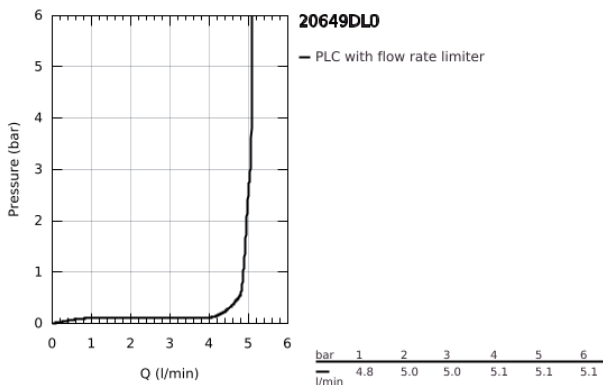

20 649 DL0 **ATRIO THREE-HOLE BASIN MIXER 1/2"**
L-SIZE

PRODUCT DESCRIPTION

- Colour: brushed warm sunset
- ceramic headparts 1/2", 90°
- GROHE LongLife finish
- GROHE EcoJoy - less water, perfect flow
- maximum flow rate (at 3 bar): 5 l/min
- swivel tubular spout with mousseur and stop limiter
- adjustable swivel area 0° / 150° / 360°
- pop-up waste set 1 1/4"
- flexible connection hoses between spout and side valves
- with lever handles
- Two different sets of caps included. One set with "H" and "C" marking, one set without marking.

20 649 DL0 ATRIO THREE-HOLE BASIN MIXER 1/2" L-SIZE

SPARE PARTS, November 2022 – now

- 1: Lever handles (Spare part-nr. 14216DL0)
- 2: Ceramic headpart, 1/2" (Spare part-nr. 45882000)
- 2.1: O-ring Ø 18.2 x Ø 1.7 (Spare part-nr. 0392400M)
- 3: Ceramic headpart, 1/2" (Spare part-nr. 45883000)
- 3.1: O-ring Ø 18.2 x Ø 1.7 (Spare part-nr. 0392400M)
- 4: Coupling nut 1/2" (Spare part-nr. 1290100M)
- 4.1: Fibre seal dia. Ø 18,5 x Ø 12 x 2 (Spare part-nr. 0138900M)
- 5: Spout (Spare part-nr. 101298DL00)
- 5.1: Flow straightener (Spare part-nr. 48408000)
- 5.2: Safety ring (Spare part-nr. 4826600M)
- 5.3: Sealing washer (Spare part-nr. 0128500M)
- 6: Pop-up rod (Spare part-nr. 65196DL0)
- 7: Fixing clamp (Spare part-nr. 6554100M)
- 8: Flexible connection hose (Spare part-nr. 45704000)
- 9: Waste set 1 1/4" (Spare part-nr. 28910DL0)
- 9.1: Plug (Spare part-nr. 07182DL0)
- 9.2: Eccentric rod (Spare part-nr. 07052000)
- 10: Coupling nut 1/2" x 14.5 mm (Spare part-nr. 1290200M)*
- 11: Eccentric rod (Spare part-nr. 07341000)*