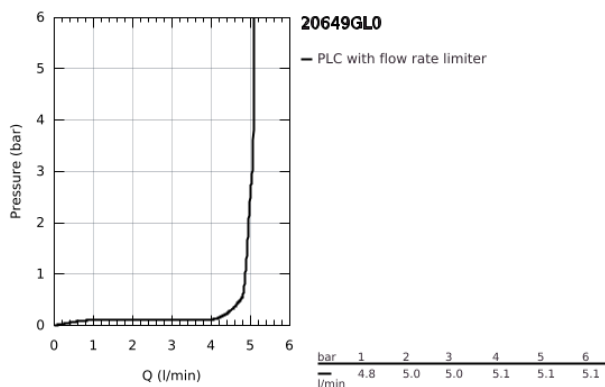

20 649 GL0 **ATRIO THREE-HOLE BASIN MIXER 1/2"**  
**L-SIZE**

**PRODUCT DESCRIPTION**

- Colour: cool sunrise
- ceramic headparts 1/2", 90°
- GROHE LongLife finish
- GROHE EcoJoy - less water, perfect flow
- maximum flow rate (at 3 bar): 5 l/min
- swivel tubular spout with mousseur and stop limiter
- adjustable swivel area 0° / 150° / 360°
- pop-up waste set 1 1/4"
- flexible connection hoses between spout and side valves
- with lever handles
- Two different sets of caps included. One set with "H" and "C" marking, one set without marking.

## 20 649 GL0 ATRIO THREE-HOLE BASIN MIXER 1/2" L-SIZE

### SPARE PARTS, October 2021 – now

- 1: Lever handles (Spare part-nr. 14216GL0)
- 2: Ceramic headpart, 1/2" (Spare part-nr. 45882000)
- 2.1: O-ring Ø 18.2 x Ø 1.7 (Spare part-nr. 0392400M)
- 3: Ceramic headpart, 1/2" (Spare part-nr. 45883000)
- 3.1: O-ring Ø 18.2 x Ø 1.7 (Spare part-nr. 0392400M)
- 4: Coupling nut 1/2" (Spare part-nr. 1290100M)
- 4.1: Fibre seal dia. Ø 18,5 x Ø 12 x 2 (Spare part-nr. 0138900M)
- 5: Spout (Spare part-nr. 101298GL00)
- 5.1: Flow straightener (Spare part-nr. 48408000)
- 5.2: Safety ring (Spare part-nr. 4826600M)
- 5.3: Sealing washer (Spare part-nr. 0128500M)
- 6: Pop-up rod (Spare part-nr. 65196GL0)
- 7: Fixing clamp (Spare part-nr. 6554100M)
- 8: Flexible connection hose (Spare part-nr. 45704000)
- 9: Waste set 1 1/4" (Spare part-nr. 28910GL0)
- 9.1: Plug (Spare part-nr. 07182GL0)
- 9.2: Eccentric rod (Spare part-nr. 07052000)
- 10: Coupling nut 1/2" x 14.5 mm (Spare part-nr. 1290200M)\*
- 11: Eccentric rod (Spare part-nr. 07341000)\*