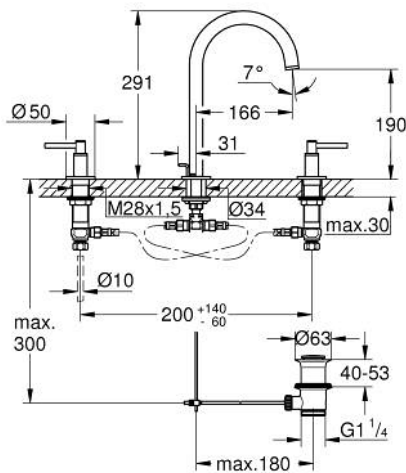

20 649 GL0 **ATRIO THREE-HOLE BASIN MIXER 1/2"**  
**L-SIZE**

**PRODUCT DESCRIPTION**

- Colour: cool sunrise
- ceramic headparts 1/2", 90°
- GROHE LongLife finish
- GROHE EcoJoy - less water, perfect flow
- maximum flow rate (at 3 bar): 5 l/min
- swivel tubular spout with mousseur and stop limiter
- adjustable swivel area 0° / 150° / 360°
- pop-up waste set 1 1/4"
- flexible connection hoses between spout and side valves
- with lever handles
- Two different sets of caps included. One set with "H" and "C" marking, one set without marking.

## 20 649 GL0 ATRIO THREE-HOLE BASIN MIXER 1/2" L-SIZE

### SPARE PARTS, October 2021 – now

- 1: Lever handles (Spare part-nr. 14216GL0)
- 2: Ceramic headpart, 1/2" (Spare part-nr. 45882000)
- 2.1: O-ring Ø 18.2 x Ø 1.7 (Spare part-nr. 0392400M)
- 3: Ceramic headpart, 1/2" (Spare part-nr. 45883000)
- 3.1: O-ring Ø 18.2 x Ø 1.7 (Spare part-nr. 0392400M)
- 4: Coupling nut 1/2" (Spare part-nr. 1290100M)
- 4.1: Fibre seal dia. Ø 18,5 x Ø 12 x 2 (Spare part-nr. 0138900M)
- 5: Spout (Spare part-nr. 101298GL00)
- 5.1: Flow straightener (Spare part-nr. 48408000)
- 5.2: Safety ring (Spare part-nr. 4826600M)
- 5.3: Sealing washer (Spare part-nr. 0128500M)
- 6: Pop-up rod (Spare part-nr. 65196GL0)
- 7: Fixing clamp (Spare part-nr. 6554100M)
- 8: Flexible connection hose (Spare part-nr. 45704000)
- 9: Waste set 1 1/4" (Spare part-nr. 28910GL0)
- 9.1: Plug (Spare part-nr. 07182GL0)
- 9.2: Eccentric rod (Spare part-nr. 07052000)
- 10: Coupling nut 1/2" x 14.5 mm (Spare part-nr. 1290200M)\*
- 11: Eccentric rod (Spare part-nr. 07341000)\*