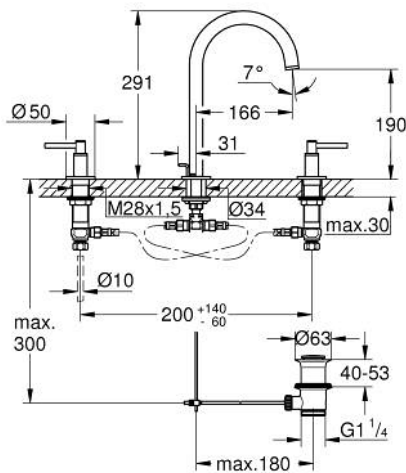

20 649 GN0 **ATRIO THREE-HOLE BASIN MIXER 1/2"**
L-SIZE

PRODUCT DESCRIPTION

- Colour: brushed cool sunrise
- ceramic headparts 1/2", 90°
- GROHE LongLife finish
- GROHE EcoJoy - less water, perfect flow
- maximum flow rate (at 3 bar): 5 l/min
- swivel tubular spout with mousseur and stop limiter
- adjustable swivel area 0° / 150° / 360°
- pop-up waste set 1 1/4"
- flexible connection hoses between spout and side valves
- with lever handles
- Two different sets of caps included. One set with "H" and "C" marking, one set without marking.

20 649 GN0 ATRIO THREE-HOLE BASIN MIXER 1/2" L-SIZE

SPARE PARTS, November 2022 – now

- 1: Lever handles (Spare part-nr. 14216GN0)
- 2: Ceramic headpart, 1/2" (Spare part-nr. 45882000)
- 2.1: O-ring Ø 18.2 x Ø 1.7 (Spare part-nr. 0392400M)
- 3: Ceramic headpart, 1/2" (Spare part-nr. 45883000)
- 3.1: O-ring Ø 18.2 x Ø 1.7 (Spare part-nr. 0392400M)
- 4: Coupling nut 1/2" (Spare part-nr. 1290100M)
- 4.1: Fibre seal dia. Ø 18,5 x Ø 12 x 2 (Spare part-nr. 0138900M)
- 5: Spout (Spare part-nr. 101298GN00)
- 5.1: Flow straightener (Spare part-nr. 48408000)
- 5.2: Safety ring (Spare part-nr. 4826600M)
- 5.3: Sealing washer (Spare part-nr. 0128500M)
- 6: Pop-up rod (Spare part-nr. 65196GN0)
- 7: Fixing clamp (Spare part-nr. 6554100M)
- 8: Flexible connection hose (Spare part-nr. 45704000)
- 9: Waste set 1 1/4" (Spare part-nr. 28910GN0)
- 9.1: Plug (Spare part-nr. 07182GN0)
- 9.2: Eccentric rod (Spare part-nr. 07052000)
- 10: Coupling nut 1/2" x 14.5 mm (Spare part-nr. 1290200M)*
- 11: Eccentric rod (Spare part-nr. 07341000)*