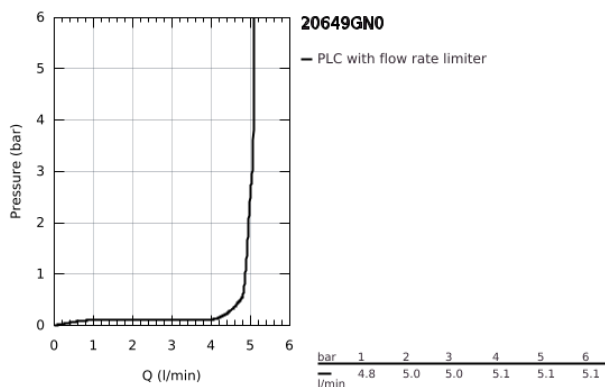

20 649 GN0 **ATRIO THREE-HOLE BASIN MIXER 1/2"**
L-SIZE

PRODUCT DESCRIPTION

- Colour: brushed cool sunrise
- ceramic headparts 1/2", 90°
- GROHE LongLife finish
- GROHE EcoJoy - less water, perfect flow
- maximum flow rate (at 3 bar): 5 l/min
- swivel tubular spout with mousseur and stop limiter
- adjustable swivel area 0° / 150° / 360°
- pop-up waste set 1 1/4"
- flexible connection hoses between spout and side valves
- with lever handles
- Two different sets of caps included. One set with "H" and "C" marking, one set without marking.

20 649 GN0 ATRIO THREE-HOLE BASIN MIXER 1/2" L-SIZE

SPARE PARTS, November 2022 – now

- 1: Lever handles (Spare part-nr. 14216GN0)
- 2: Ceramic headpart, 1/2" (Spare part-nr. 45882000)
- 2.1: O-ring Ø 18.2 x Ø 1.7 (Spare part-nr. 0392400M)
- 3: Ceramic headpart, 1/2" (Spare part-nr. 45883000)
- 3.1: O-ring Ø 18.2 x Ø 1.7 (Spare part-nr. 0392400M)
- 4: Coupling nut 1/2" (Spare part-nr. 1290100M)
- 4.1: Fibre seal dia. Ø 18,5 x Ø 12 x 2 (Spare part-nr. 0138900M)
- 5: Spout (Spare part-nr. 101298GN00)
- 5.1: Flow straightener (Spare part-nr. 48408000)
- 5.2: Safety ring (Spare part-nr. 4826600M)
- 5.3: Sealing washer (Spare part-nr. 0128500M)
- 6: Pop-up rod (Spare part-nr. 65196GN0)
- 7: Fixing clamp (Spare part-nr. 6554100M)
- 8: Flexible connection hose (Spare part-nr. 45704000)
- 9: Waste set 1 1/4" (Spare part-nr. 28910GN0)
- 9.1: Plug (Spare part-nr. 07182GN0)
- 9.2: Eccentric rod (Spare part-nr. 07052000)
- 10: Coupling nut 1/2" x 14.5 mm (Spare part-nr. 1290200M)*
- 11: Eccentric rod (Spare part-nr. 07341000)*