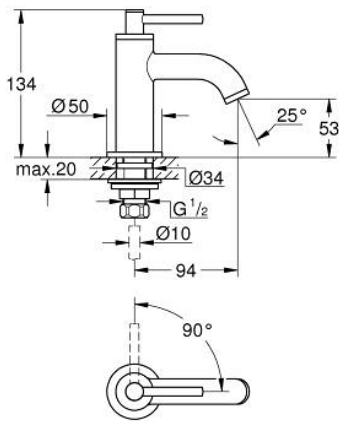

20 658 000 **ATRIO PILLAR TAP 1/2"**

**PRODUCT DESCRIPTION**

- Colour: chrome
- headpart 1/2" - 90°
- GROHE LongLife finish
- GROHE EcoJoy - less water, perfect flow
- maximum flow rate (at 3 bar): 5 l/min
- rapid installation system
- mousseur
- fixed spout
- with lever handle

## 20 658 000 ATRIO PILLAR TAP 1/2"

### SPARE PARTS, October 2021 – now

- 1: Lever handles (Spare part-nr. 14216000)
- 2: Ceramic headpart, 1/2" (Spare part-nr. 45882000)
- 2.1: O-ring  $\varnothing$  18.2 x  $\varnothing$  1.7 (Spare part-nr. 0392400M)
- 3: Shank fastening assembly (Spare part-nr. 45004000)
- 4: Flow straightener (Spare part-nr. 48408000)
- 5: Coupling nut 1/2" (Spare part-nr. 1290100M)
- 5.1: Fibre seal dia.  $\varnothing$  18,5 x  $\varnothing$  12 x 2 (Spare part-nr. 0138900M)
- 6: Coupling nut 1/2" x 14.5 mm (Spare part-nr. 1290200M)\*