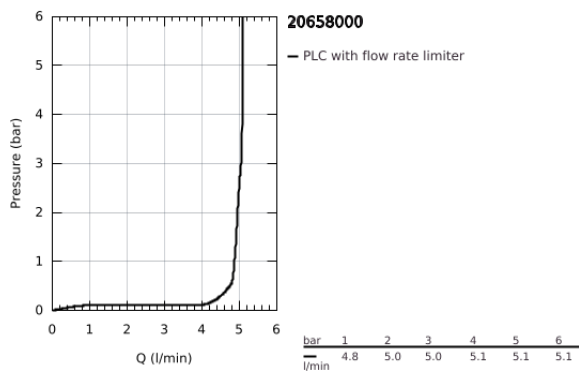

20 658 000 **ATRIO PILLAR TAP 1/2"**

**PRODUCT DESCRIPTION**

- Colour: chrome
- headpart 1/2" - 90°
- GROHE LongLife finish
- GROHE EcoJoy - less water, perfect flow
- maximum flow rate (at 3 bar): 5 l/min
- rapid installation system
- mousseur
- fixed spout
- with lever handle

### SPARE PARTS, October 2021 – now

- 1: Lever handles (Spare part-nr. 14216000)
- 2: Ceramic headpart, 1/2" (Spare part-nr. 45882000)
- 2.1: O-ring  $\varnothing$  18.2 x  $\varnothing$  1.7 (Spare part-nr. 0392400M)
- 3: Shank fastening assembly (Spare part-nr. 45004000)
- 4: Flow straightener (Spare part-nr. 48408000)
- 5: Coupling nut 1/2" (Spare part-nr. 1290100M)
- 5.1: Fibre seal dia.  $\varnothing$  18,5 x  $\varnothing$  12 x 2 (Spare part-nr. 0138900M)
- 6: Coupling nut 1/2" x 14.5 mm (Spare part-nr. 1290200M)\*