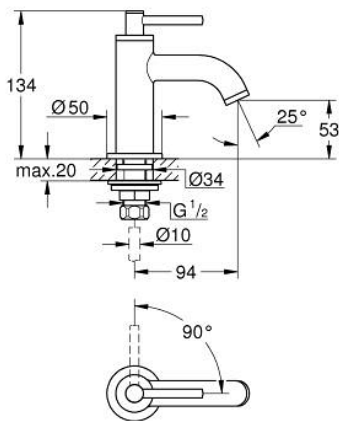

20 658 AL0 **ATRIO PILLAR TAP 1/2"**

PRODUCT DESCRIPTION

- Colour: brushed hard graphite
- headpart 1/2" - 90°
- GROHE LongLife finish
- GROHE EcoJoy - less water, perfect flow
- maximum flow rate (at 3 bar): 5 l/min
- rapid installation system
- mousseur
- fixed spout
- with lever handle

20 658 AL0 ATRIO PILLAR TAP 1/2"

SPARE PARTS, October 2021 – now

- 1: Lever handles (Spare part-nr. 14216AL0)
- 2: Ceramic headpart, 1/2" (Spare part-nr. 45882000)
- 2.1: O-ring Ø 18.2 x Ø 1.7 (Spare part-nr. 0392400M)
- 3: Shank fastening assembly (Spare part-nr. 45004000)
- 4: Flow straightener (Spare part-nr. 48408000)
- 5: Coupling nut 1/2" (Spare part-nr. 1290100M)
- 5.1: Fibre seal dia. Ø 18,5 x Ø 12 x 2 (Spare part-nr. 0138900M)
- 6: Coupling nut 1/2" x 14.5 mm (Spare part-nr. 1290200M)*