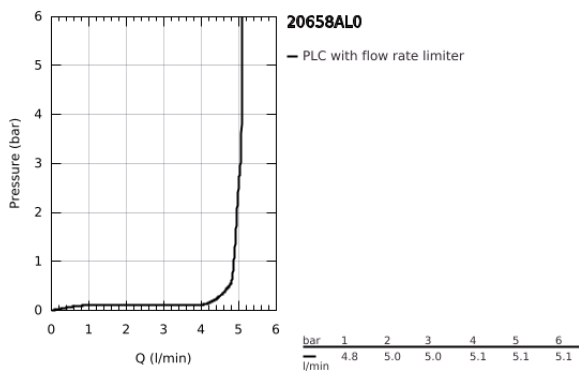

20 658 AL0 **ATRIO PILLAR TAP 1/2"**

PRODUCT DESCRIPTION

- Colour: brushed hard graphite
- headpart 1/2" - 90°
- GROHE LongLife finish
- GROHE EcoJoy - less water, perfect flow
- maximum flow rate (at 3 bar): 5 l/min
- rapid installation system
- mousseur
- fixed spout
- with lever handle

20 658 AL0 ATRIO PILLAR TAP 1/2"

SPARE PARTS, October 2021 – now

- 1: Lever handles (Spare part-nr. 14216AL0)
- 2: Ceramic headpart, 1/2" (Spare part-nr. 45882000)
- 2.1: O-ring Ø 18.2 x Ø 1.7 (Spare part-nr. 0392400M)
- 3: Shank fastening assembly (Spare part-nr. 45004000)
- 4: Flow straightener (Spare part-nr. 48408000)
- 5: Coupling nut 1/2" (Spare part-nr. 1290100M)
- 5.1: Fibre seal dia. Ø 18,5 x Ø 12 x 2 (Spare part-nr. 0138900M)
- 6: Coupling nut 1/2" x 14.5 mm (Spare part-nr. 1290200M)*