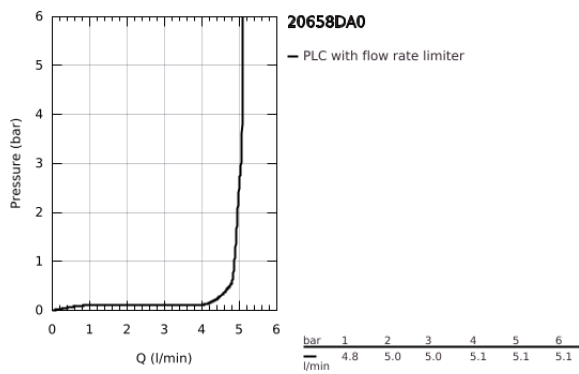

20 658 DA0 **ATRIO PILLAR TAP 1/2"**

**PRODUCT DESCRIPTION**

- Colour: warm sunset
- headpart 1/2" - 90°
- GROHE LongLife finish
- GROHE EcoJoy - less water, perfect flow
- maximum flow rate (at 3 bar): 5 l/min
- rapid installation system
- mousseur
- fixed spout
- with lever handle

### SPARE PARTS, October 2021 – now

- 1: Lever handles (Spare part-nr. 14216DA0)
- 2: Ceramic headpart, 1/2" (Spare part-nr. 45882000)
- 2.1: O-ring Ø 18.2 x Ø 1.7 (Spare part-nr. 0392400M)
- 3: Shank fastening assembly (Spare part-nr. 45004000)
- 4: Flow straightener (Spare part-nr. 48408000)
- 5: Coupling nut 1/2" (Spare part-nr. 1290100M)
- 5.1: Fibre seal dia. Ø 18,5 x Ø 12 x 2 (Spare part-nr. 0138900M)
- 6: Coupling nut 1/2" x 14.5 mm (Spare part-nr. 1290200M)\*