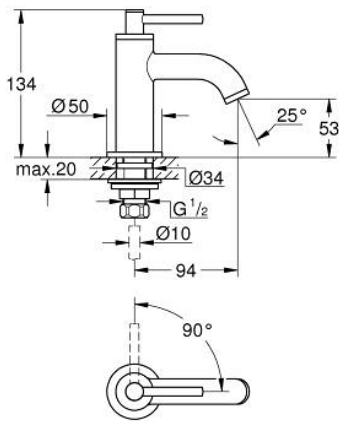

20 658 DA0 **ATRIO PILLAR TAP 1/2"**

**PRODUCT DESCRIPTION**

- Colour: warm sunset
- headpart 1/2" - 90°
- GROHE LongLife finish
- GROHE EcoJoy - less water, perfect flow
- maximum flow rate (at 3 bar): 5 l/min
- rapid installation system
- mousseur
- fixed spout
- with lever handle

## 20 658 DA0 ATRIO PILLAR TAP 1/2"

### SPARE PARTS, October 2021 – now

- 1: Lever handles (Spare part-nr. 14216DA0)
- 2: Ceramic headpart, 1/2" (Spare part-nr. 45882000)
- 2.1: O-ring Ø 18.2 x Ø 1.7 (Spare part-nr. 0392400M)
- 3: Shank fastening assembly (Spare part-nr. 45004000)
- 4: Flow straightener (Spare part-nr. 48408000)
- 5: Coupling nut 1/2" (Spare part-nr. 1290100M)
- 5.1: Fibre seal dia. Ø 18,5 x Ø 12 x 2 (Spare part-nr. 0138900M)
- 6: Coupling nut 1/2" x 14.5 mm (Spare part-nr. 1290200M)\*