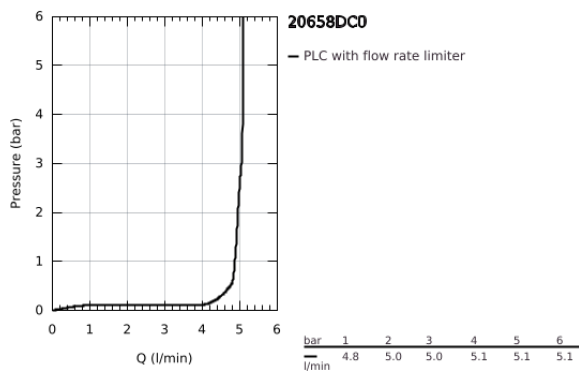

## 20 658 DC0 ATRIO PILLAR TAP 1/2"

### PRODUCT DESCRIPTION

- Colour: Supersteel
- headpart 1/2" - 90°
- GROHE LongLife finish
- GROHE EcoJoy 5.7 l/min laminar mousseur
- rapid installation system
- mousseur
- fixed spout
- with lever handle
- maximum flow rate (at 3 bar): 5 l/min
- GROHE EcoJoy - less water, perfect flow

### SPARE PARTS, October 2021 – now

- 1: Lever handles (Spare part-nr. 14216DC0)
- 2: Ceramic headpart, 1/2" (Spare part-nr. 45882000)
- 2.1: O-ring  $\varnothing$  18.2 x  $\varnothing$  1.7 (Spare part-nr. 0392400M)
- 3: Shank fastening assembly (Spare part-nr. 45004000)
- 4: Flow straightener (Spare part-nr. 48408000)
- 5: Coupling nut 1/2" (Spare part-nr. 1290100M)
- 5.1: Fibre seal dia.  $\varnothing$  18,5 x  $\varnothing$  12 x 2 (Spare part-nr. 0138900M)
- 6: Coupling nut 1/2" x 14.5 mm (Spare part-nr. 1290200M)\*