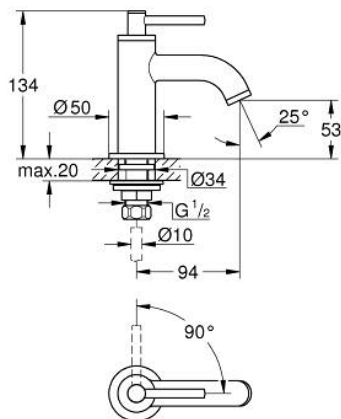

## 20 658 DC0 ATRIO PILLAR TAP 1/2"

### PRODUCT DESCRIPTION

- Colour: Supersteel
- headpart 1/2" - 90°
- GROHE LongLife finish
- GROHE EcoJoy 5.7 l/min laminar mousseur
- rapid installation system
- mousseur
- fixed spout
- with lever handle
- maximum flow rate (at 3 bar): 5 l/min
- GROHE EcoJoy - less water, perfect flow

### SPARE PARTS, October 2021 – now

- 1: Lever handles (Spare part-nr. 14216DC0)
- 2: Ceramic headpart, 1/2" (Spare part-nr. 45882000)
- 2.1: O-ring  $\varnothing$  18.2 x  $\varnothing$  1.7 (Spare part-nr. 0392400M)
- 3: Shank fastening assembly (Spare part-nr. 45004000)
- 4: Flow straightener (Spare part-nr. 48408000)
- 5: Coupling nut 1/2" (Spare part-nr. 1290100M)
- 5.1: Fibre seal dia.  $\varnothing$  18,5 x  $\varnothing$  12 x 2 (Spare part-nr. 0138900M)
- 6: Coupling nut 1/2" x 14.5 mm (Spare part-nr. 1290200M)\*