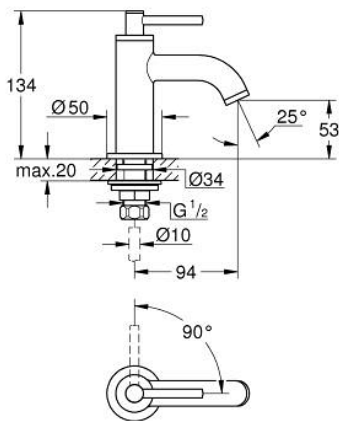

20 658 DL0 **ATRIO PILLAR TAP 1/2"**

PRODUCT DESCRIPTION

- Colour: brushed warm sunset
- headpart 1/2" - 90°
- GROHE LongLife finish
- GROHE EcoJoy - less water, perfect flow
- maximum flow rate (at 3 bar): 5 l/min
- rapid installation system
- mousseur
- fixed spout
- with lever handle

20 658 DL0 ATRIO PILLAR TAP 1/2"

SPARE PARTS, November 2022 – now

- 1: Lever handles (Spare part-nr. 14216DL0)
- 2: Ceramic headpart, 1/2" (Spare part-nr. 45882000)
- 2.1: O-ring \varnothing 18.2 x \varnothing 1.7 (Spare part-nr. 0392400M)
- 3: Shank fastening assembly (Spare part-nr. 45004000)
- 4: Flow straightener (Spare part-nr. 48408000)
- 5: Coupling nut 1/2" (Spare part-nr. 1290100M)
- 5.1: Fibre seal dia. \varnothing 18,5 x \varnothing 12 x 2 (Spare part-nr. 0138900M)
- 6: Coupling nut 1/2" x 14.5 mm (Spare part-nr. 1290200M)*