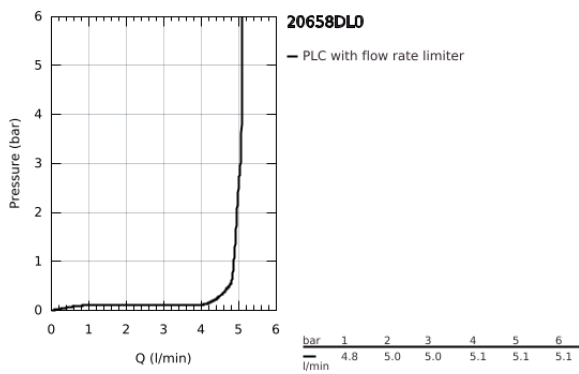

20 658 DL0 **ATRIO PILLAR TAP 1/2"**

PRODUCT DESCRIPTION

- Colour: brushed warm sunset
- headpart 1/2" - 90°
- GROHE LongLife finish
- GROHE EcoJoy - less water, perfect flow
- maximum flow rate (at 3 bar): 5 l/min
- rapid installation system
- mousseur
- fixed spout
- with lever handle

20 658 DL0 ATRIO PILLAR TAP 1/2"

SPARE PARTS, November 2022 – now

- 1: Lever handles (Spare part-nr. 14216DL0)
- 2: Ceramic headpart, 1/2" (Spare part-nr. 45882000)
- 2.1: O-ring \varnothing 18.2 x \varnothing 1.7 (Spare part-nr. 0392400M)
- 3: Shank fastening assembly (Spare part-nr. 45004000)
- 4: Flow straightener (Spare part-nr. 48408000)
- 5: Coupling nut 1/2" (Spare part-nr. 1290100M)
- 5.1: Fibre seal dia. \varnothing 18,5 x \varnothing 12 x 2 (Spare part-nr. 0138900M)
- 6: Coupling nut 1/2" x 14.5 mm (Spare part-nr. 1290200M)*