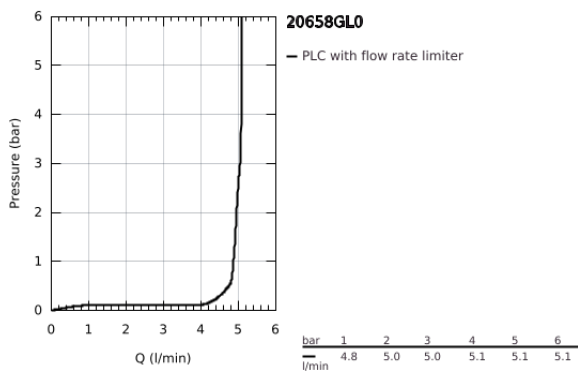

20 658 GL0 **ATRIO PILLAR TAP 1/2"**

**PRODUCT DESCRIPTION**

- Colour: cool sunrise
- headpart 1/2" - 90°
- GROHE LongLife finish
- GROHE EcoJoy - less water, perfect flow
- maximum flow rate (at 3 bar): 5 l/min
- rapid installation system
- mousseur
- fixed spout
- with lever handle

### SPARE PARTS, October 2021 – now

- 1: Lever handles (Spare part-nr. 14216GL0)
- 2: Ceramic headpart, 1/2" (Spare part-nr. 45882000)
- 2.1: O-ring Ø 18.2 x Ø 1.7 (Spare part-nr. 0392400M)
- 3: Shank fastening assembly (Spare part-nr. 45004000)
- 4: Flow straightener (Spare part-nr. 48408000)
- 5: Coupling nut 1/2" (Spare part-nr. 1290100M)
- 5.1: Fibre seal dia. Ø 18,5 x Ø 12 x 2 (Spare part-nr. 0138900M)
- 6: Coupling nut 1/2" x 14.5 mm (Spare part-nr. 1290200M)\*