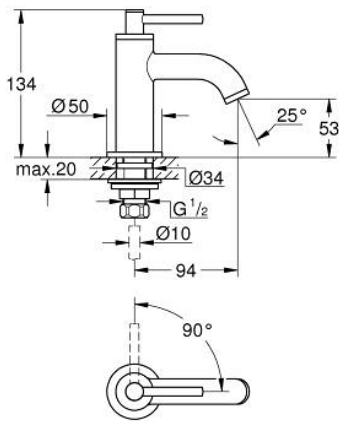

20 658 GL0 **ATRIO PILLAR TAP 1/2"**

**PRODUCT DESCRIPTION**

- Colour: cool sunrise
- headpart 1/2" - 90°
- GROHE LongLife finish
- GROHE EcoJoy - less water, perfect flow
- maximum flow rate (at 3 bar): 5 l/min
- rapid installation system
- mousseur
- fixed spout
- with lever handle

## 20 658 GL0 ATRIO PILLAR TAP 1/2"

### SPARE PARTS, October 2021 – now

- 1: Lever handles (Spare part-nr. 14216GL0)
- 2: Ceramic headpart, 1/2" (Spare part-nr. 45882000)
- 2.1: O-ring Ø 18.2 x Ø 1.7 (Spare part-nr. 0392400M)
- 3: Shank fastening assembly (Spare part-nr. 45004000)
- 4: Flow straightener (Spare part-nr. 48408000)
- 5: Coupling nut 1/2" (Spare part-nr. 1290100M)
- 5.1: Fibre seal dia. Ø 18,5 x Ø 12 x 2 (Spare part-nr. 0138900M)
- 6: Coupling nut 1/2" x 14.5 mm (Spare part-nr. 1290200M)\*